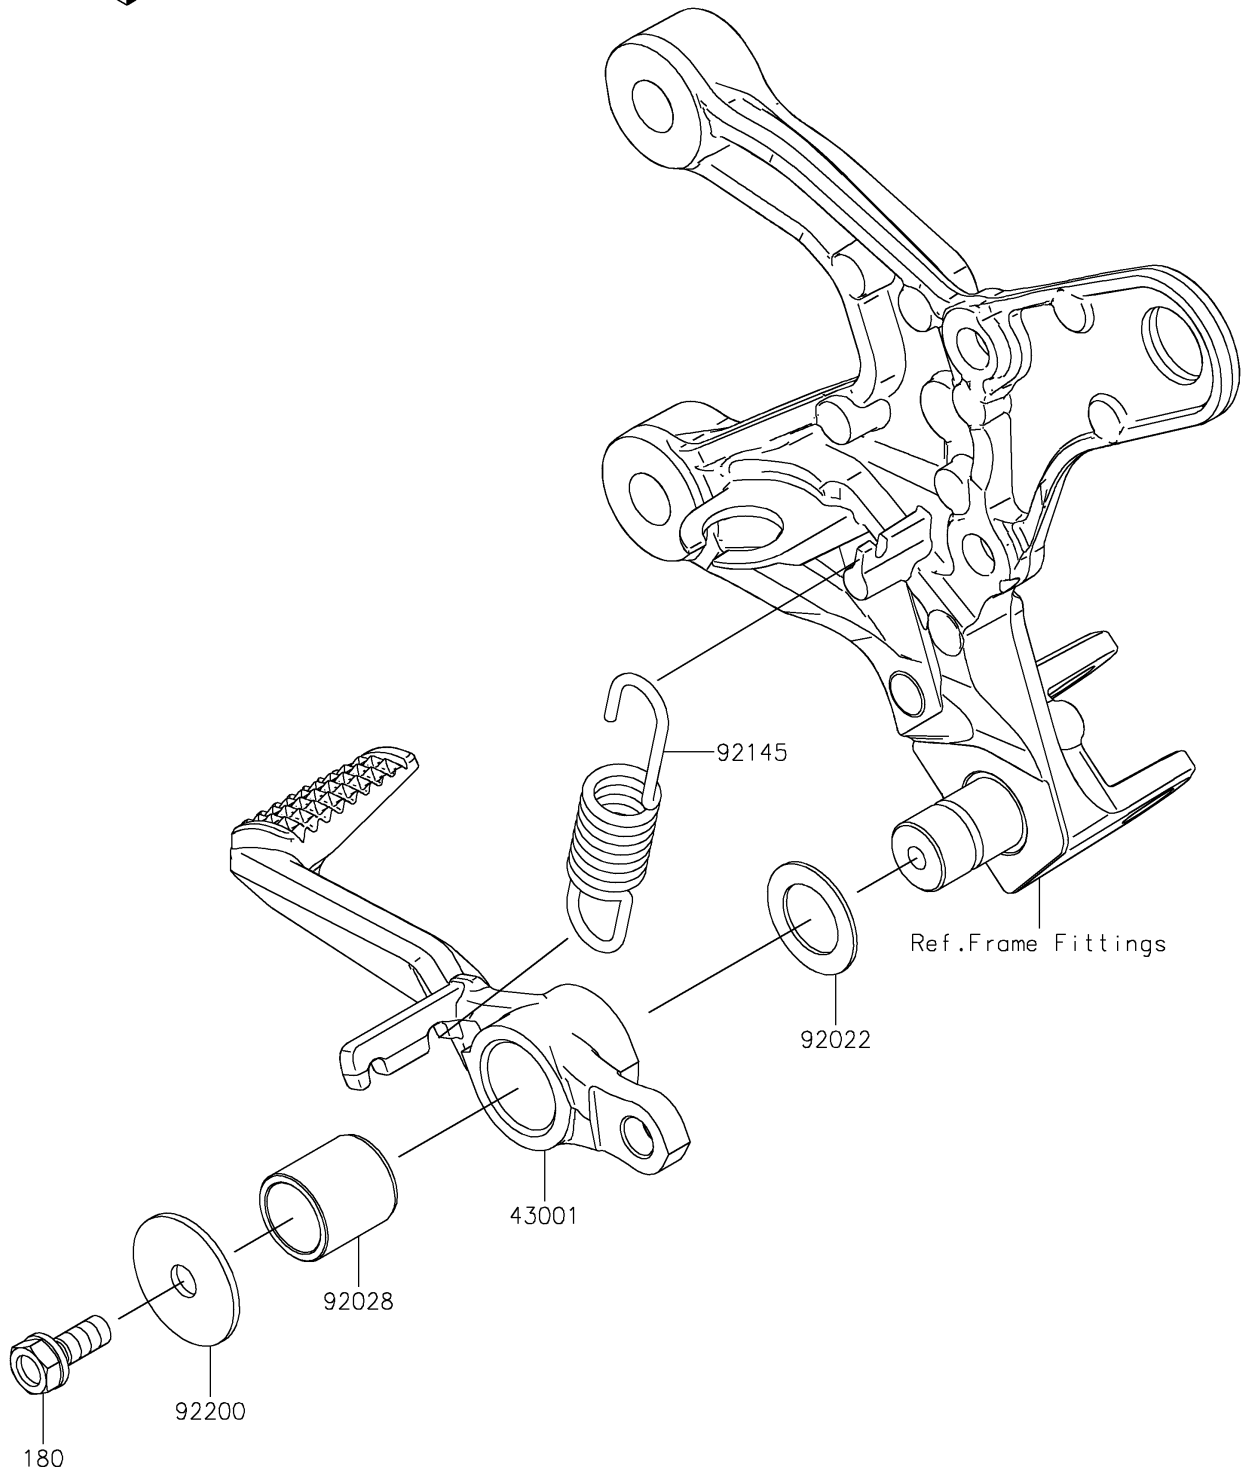

# 2024 Z900RS CAFE ABS PARTS DIAGRAM

Brake Pedal/Torque Link

F2260

## 2024 Z900RS CAFE ABS PARTS LIST

### Brake Pedal/Torque Link

ITEM NAME	PART NUMBER	QUANTITY
LEVER-BRAKE (Ref # 43001)	43001-0760	1
WASHER,15.3X24X1 (Ref # 92022)	92022-326	1
BUSHING,BRAKE PEDAL (Ref # 92028)	92028-1282	1
SPRING,BRAKE PEDAL RETURN (Ref # 92145)	92145-0100	1
WASHER,7X28X1.6 (Ref # 92200)	92200-0279	1
BOLT-UPSET-WS,6X16 (Ref # 180)	180BA0616	1