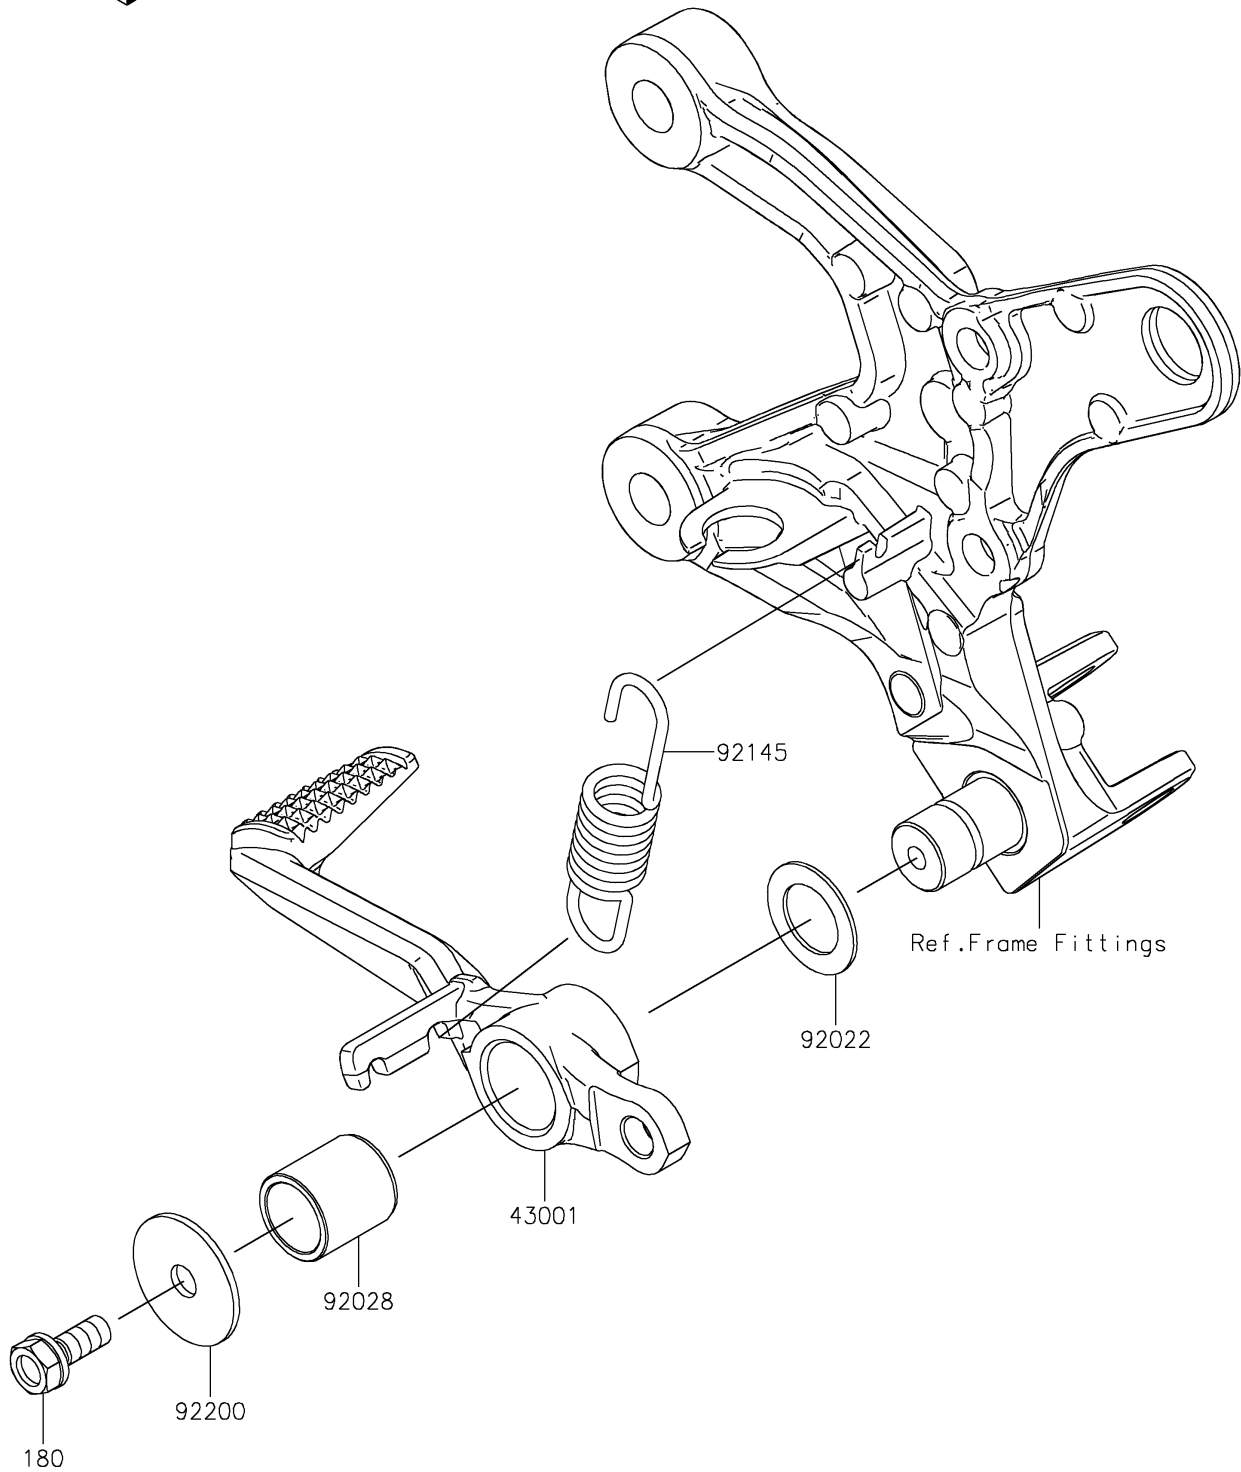

2023 Z900RS CAFE PARTS DIAGRAM

Brake Pedal/Torque Link

F2260

2023 Z900RS CAFE PARTS LIST

Brake Pedal/Torque Link

ITEM NAME	PART NUMBER	QUANTITY
LEVER-BRAKE (Ref # 43001)	43001-0760	1
WASHER,15.3X24X1 (Ref # 92022)	92022-326	1
BUSHING,BRAKE PEDAL (Ref # 92028)	92028-1282	1
SPRING,BRAKE PEDAL RETURN (Ref # 92145)	92145-0100	1
WASHER,7X28X1.6 (Ref # 92200)	92200-0279	1
BOLT-UPSET-WS,6X16 (Ref # 180)	180BA0616	1