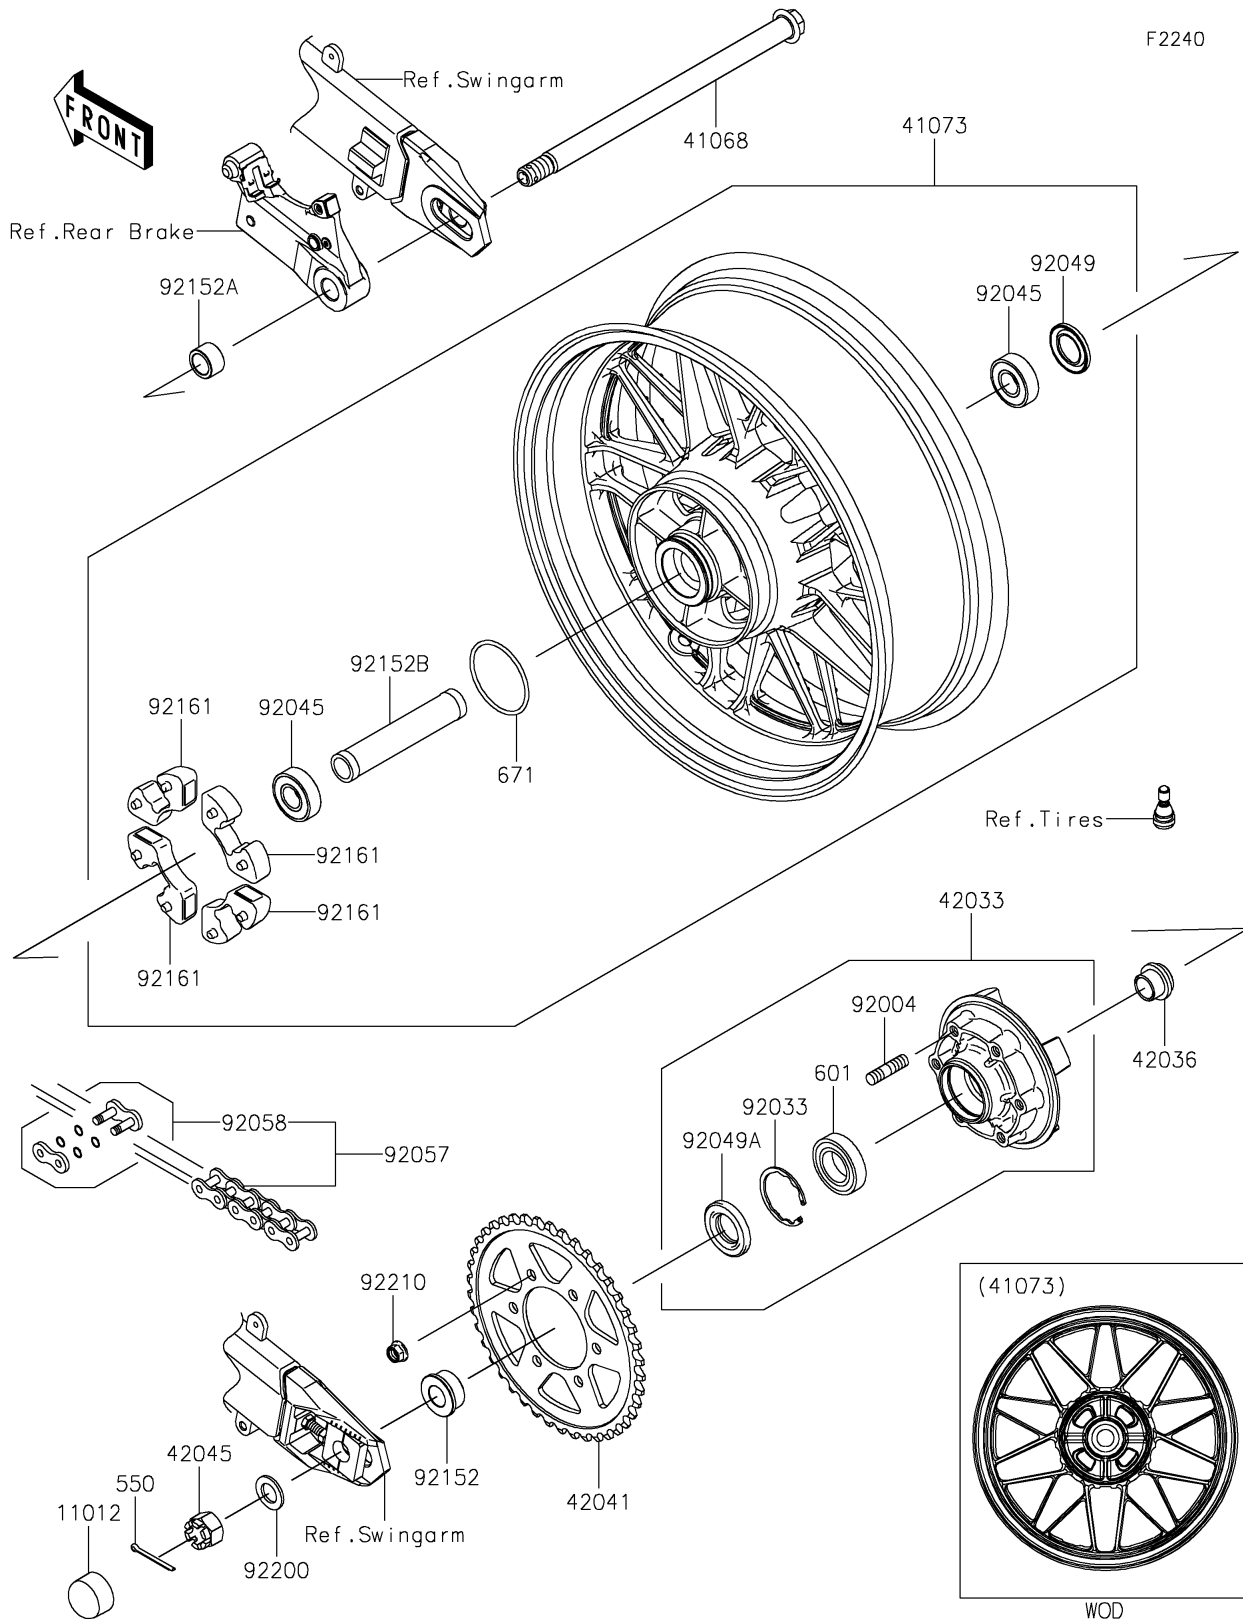

2023 Z900RS CAFE PARTS DIAGRAM

Rear Wheel/Chain

2023 Z900RS CAFE PARTS LIST

Rear Wheel/Chain

ITEM NAME	PART NUMBER	QUANTITY
CAP,AXLE NUT (Ref # 11012)	11012-1590	1
AXLE,RR,18X327.2 (Ref # 41068)	41068-0619	1
WHEEL-ASSY,RR,G.BLACK (Ref # 41073)	41073-0787-18F	1
COUPLING-ASSY,RR HUB (Ref # 42033)	42033-0028	1
SLEEVE,RR HUB,L=23 (Ref # 42036)	42036-1251	1
SPROCKET-HUB,42T (Ref # 42041)	42041-0163	1
NUT,CASTLE,18MM (Ref # 42045)	42045-018	1
STUD,10X19 (Ref # 92004)	92004-0028	6
RING-SNAP,52MM (Ref # 92033)	92033-1043	1
BEARING-BALL,20X47X14 (Ref # 92045)	92045-0821	2
SEAL-OIL,BJN28475 (Ref # 92049)	92049-1056	1
SEAL-OIL (Ref # 92049A)	92049-1287	1
CHAIN,DRIVE,EK525RMX3/3D,114L (Ref # 92057)	92057-0672	1
JOINT-CHAIN (Ref # 92058)	92058-0041	1
COLLAR,RR AXLE,LH,L=18 (Ref # 92152)	92152-0118	1
COLLAR,RR AXLE,RH,L=16.4 (Ref # 92152A)	92152-0559	1
COLLAR,20.2X27.2X141.9 (Ref # 92152B)	92152-2551	1
DAMPER,SHOCK,RR HUB (Ref # 92161)	92161-0342	4
WASHER,19X32X2.6 (Ref # 92200)	92200-1489	1
NUT,LOCK,FLANGED,10MM (Ref # 92210)	92210-0276	6
PIN-COTTER,4.0X40 (Ref # 550)	550AA4040	1
BEARING-BALL (Ref # 601)	601B6205UU	1
O RING,60MM (Ref # 671)	671B2560	1