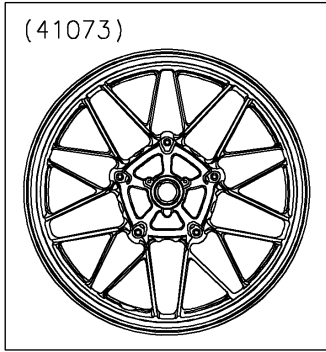

2023 Z900RS CAFE PARTS DIAGRAM

Front Wheel

F2230

WOD

2023 Z900RS CAFE PARTS LIST

Front Wheel

ITEM NAME	PART NUMBER	QUANTITY
AXLE,FR,20X199 (Ref # 41068)	41068-0618	1
WHEEL-ASSY,FR,G.BLACK (Ref # 41073)	41073-0722-18F	1
BEARING-BALL,20X42X12 (Ref # 92045)	92045-0820	2
SEAL-OIL,BJN30427-C3 (Ref # 92049)	92049-1057	2
COLLAR,20X30X10.5 (Ref # 92152)	92152-2420	2
COLLAR,20.2X29X115 (Ref # 92152A)	92152-2478	1