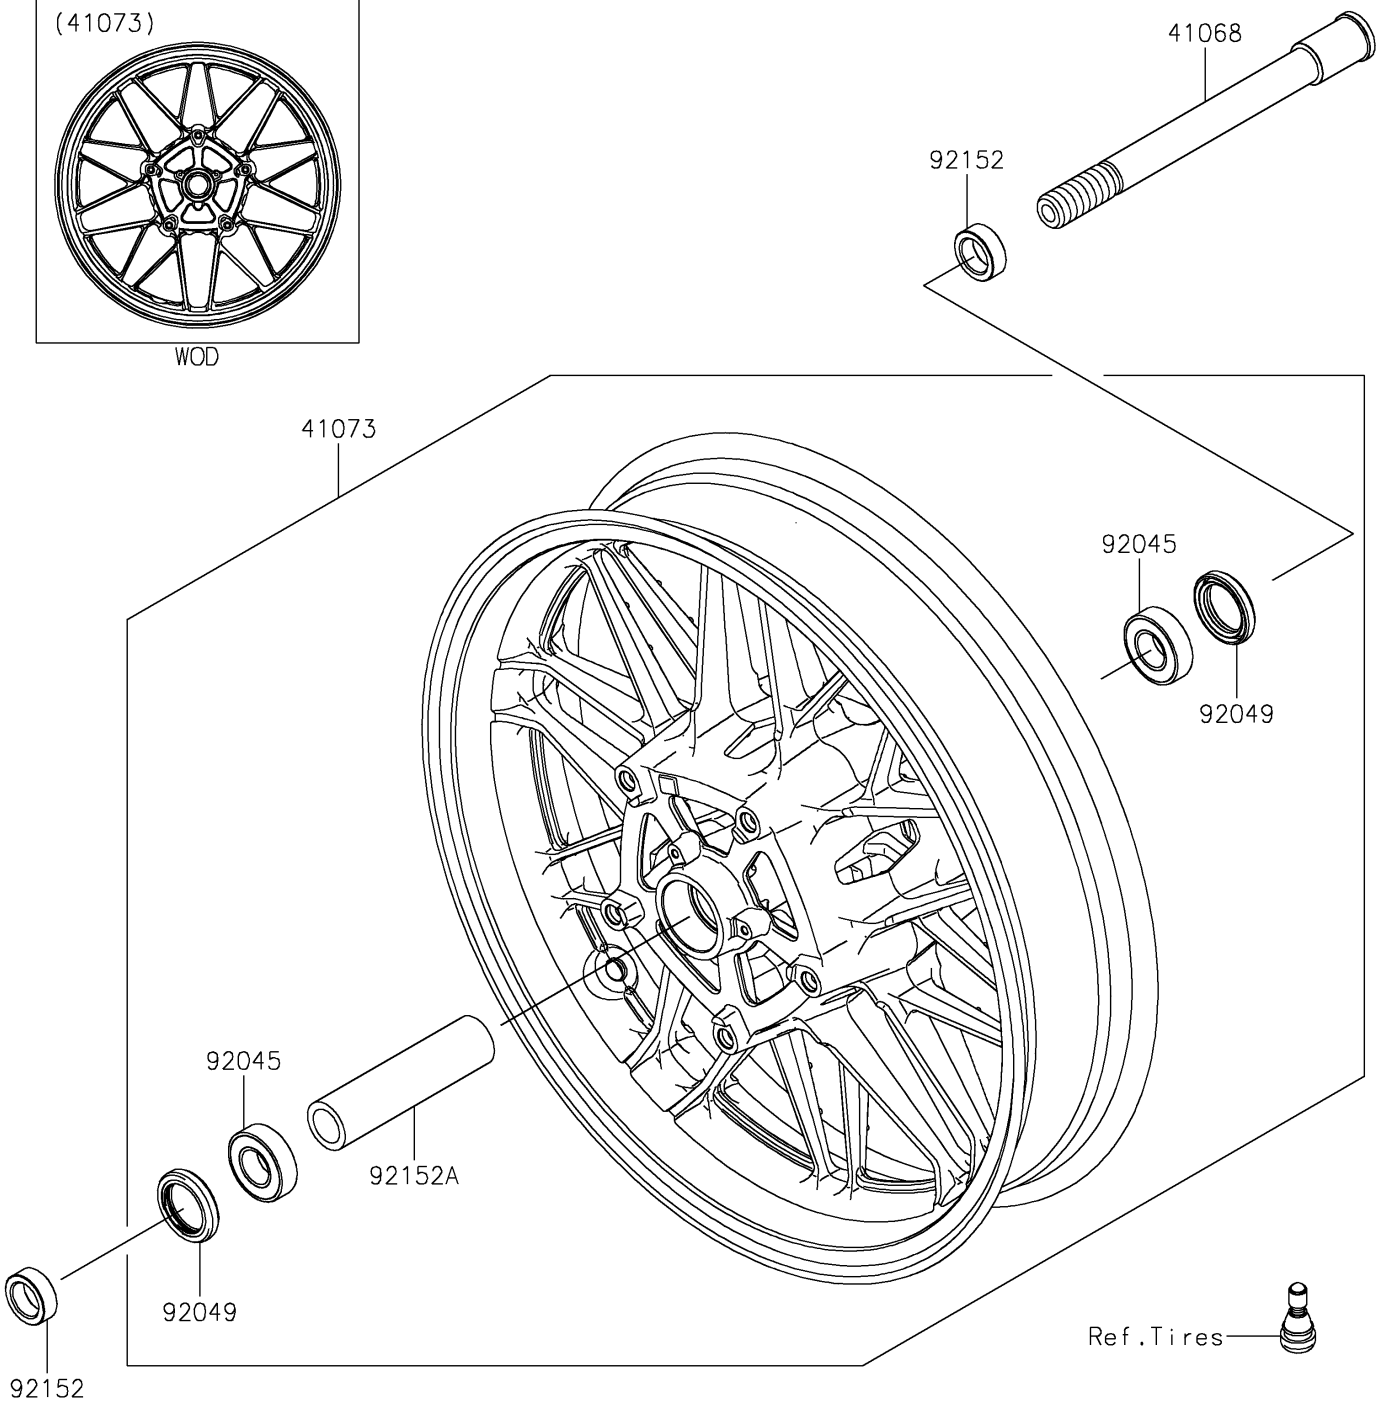

2023 Z900RS CAFE PARTS DIAGRAM

Front Wheel

F2230

WOD

2023 Z900RS CAFE PARTS LIST

Front Wheel

ITEM NAME	PART NUMBER	QUANTITY
AXLE,FR,20X199 (Ref # 41068)	41068-0618	1
WHEEL-ASSY,FR,G.BLACK (Ref # 41073)	41073-0722-18F	1
BEARING-BALL,20X42X12 (Ref # 92045)	92045-0820	2
SEAL-OIL,BJN30427-C3 (Ref # 92049)	92049-1057	2
COLLAR,20X30X10.5 (Ref # 92152)	92152-2420	2
COLLAR,20.2X29X115 (Ref # 92152A)	92152-2478	1