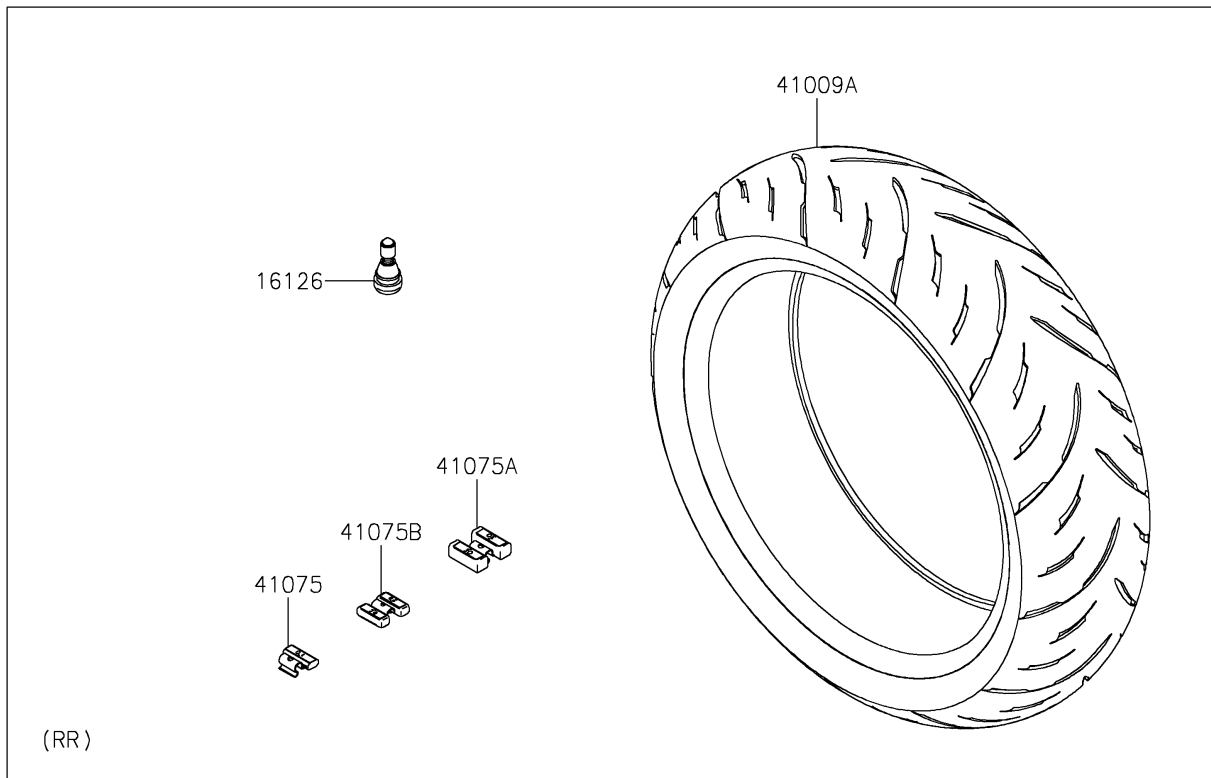

2024 Z900RS CAFE PARTS DIAGRAM

Tires

F2210

2024 Z900RS CAFE PARTS LIST

Tires

ITEM NAME	PART NUMBER	QUANTITY
VALVE,TIRE (Ref # 16126)	16126-1140	2
TIRE,FR,120/70ZR17(58W),GPR300 (Ref # 41009)	41009-0753	1
TIRE,RR,180/55ZR17(73W),GPR300 (Ref # 41009A)	41009-0754	1
BALANCER-WHEEL,10G,SILVER (Ref # 41075)	41075-0007	AR
BALANCER-WHEEL,30G,SILVER (Ref # 41075A)	41075-0017	AR
BALANCER-WHEEL,20G,SILVER (Ref # 41075B)	41075-0018	AR