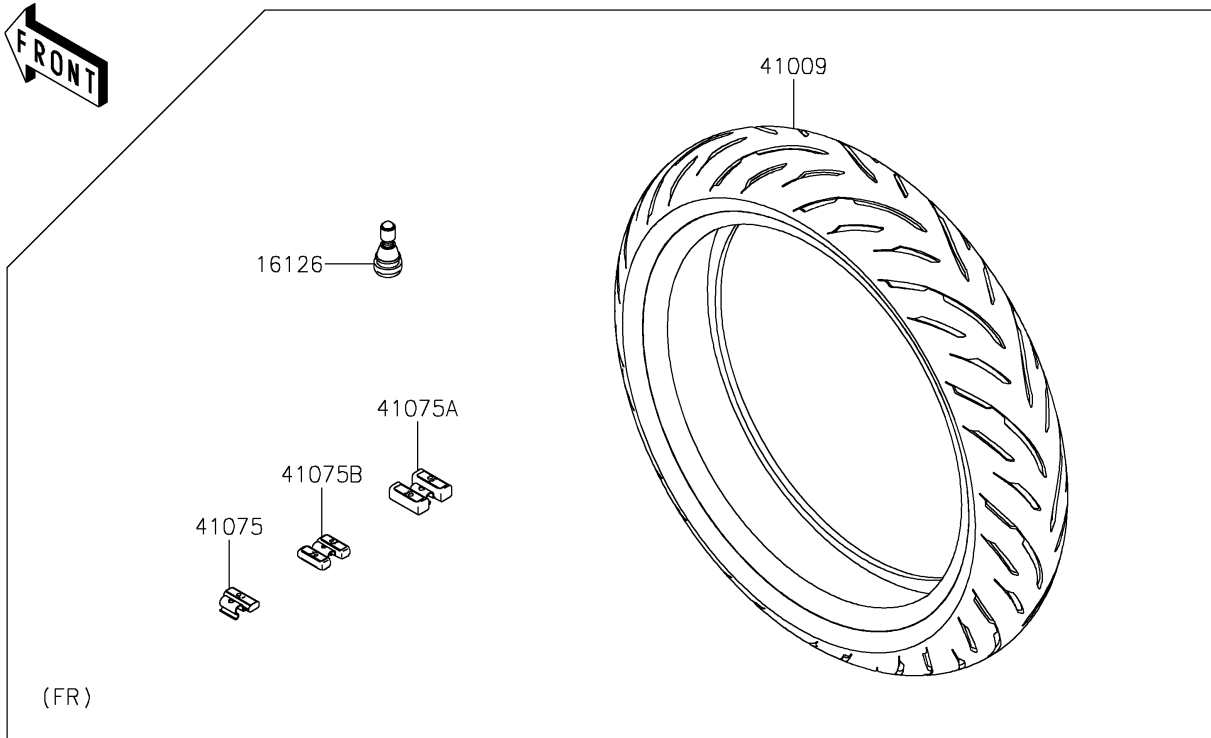

2024 Z900RS CAFE PARTS DIAGRAM

Tires

F2210

2024 Z900RS CAFE PARTS LIST

Tires

ITEM NAME	PART NUMBER	QUANTITY
VALVE,TIRE (Ref # 16126)	16126-1140	2
TIRE,FR,120/70ZR17(58W),GPR300 (Ref # 41009)	41009-0753	1
TIRE,RR,180/55ZR17(73W),GPR300 (Ref # 41009A)	41009-0754	1
BALANCER-WHEEL,10G,SILVER (Ref # 41075)	41075-0007	AR
BALANCER-WHEEL,30G,SILVER (Ref # 41075A)	41075-0017	AR
BALANCER-WHEEL,20G,SILVER (Ref # 41075B)	41075-0018	AR