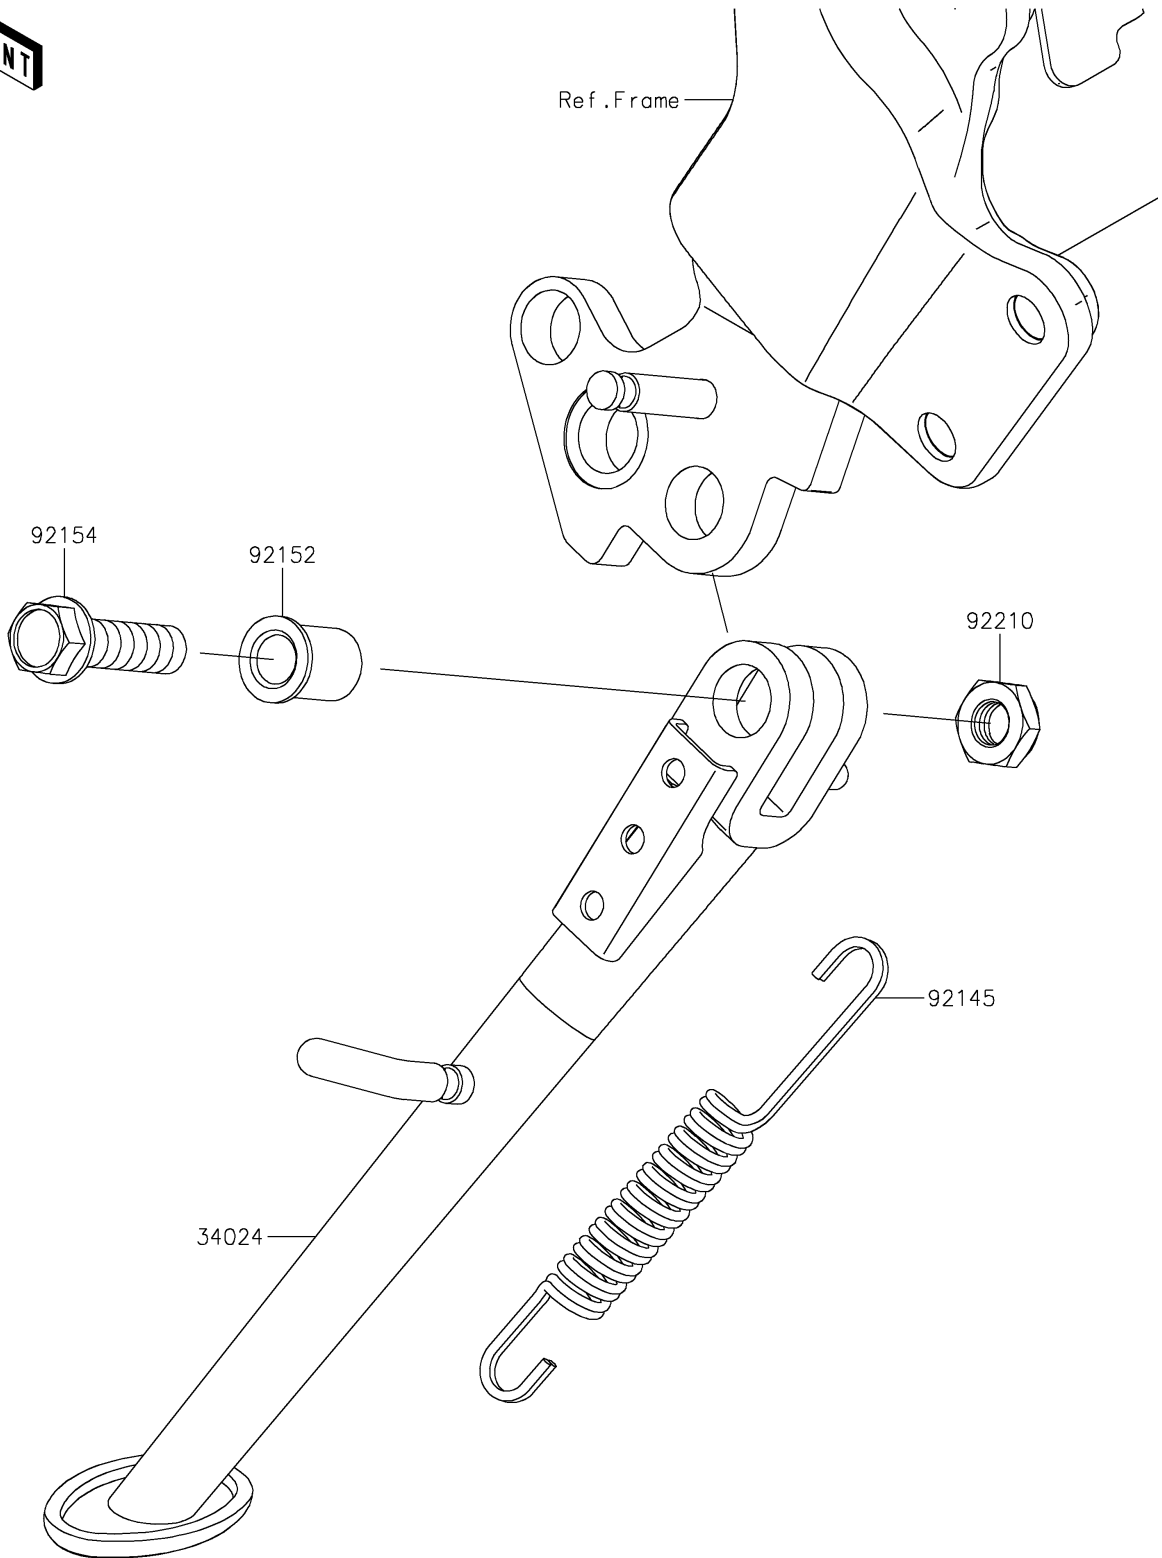

2024 Z900RS CAFE PARTS DIAGRAM

Stand(s)

F2190

2024 Z900RS CAFE PARTS LIST

Stand(s)

ITEM NAME	PART NUMBER	QUANTITY
STAND-SIDE,F.S.BLACK (Ref # 34024)	34024-0151-18R	1
SPRING,SIDE STAND (Ref # 92145)	92145-0562	1
COLLAR,10.2X15X20.1 (Ref # 92152)	92152-1828	1
BOLT,FLANGED,10X37 (Ref # 92154)	92154-2848	1
NUT,LOCK,10MM (Ref # 92210)	92210-1184	1