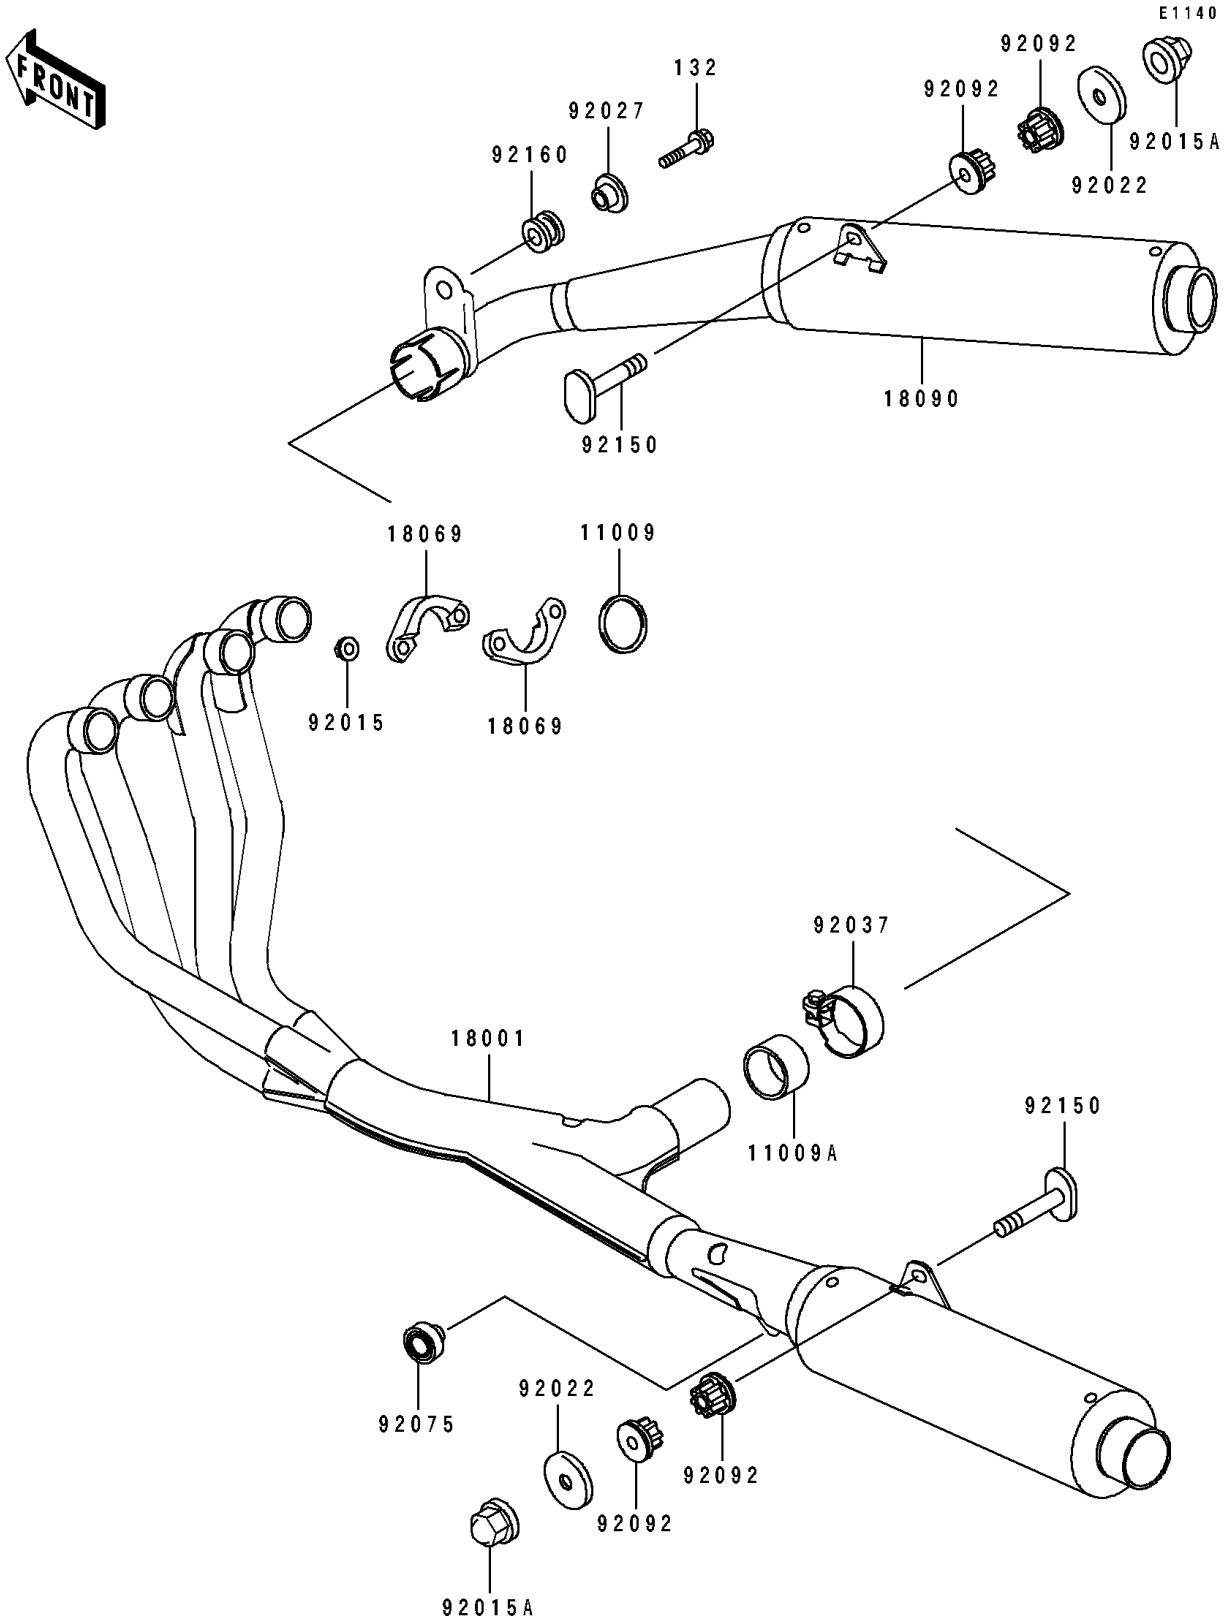

1996 GPZ 1100 ABS PARTS DIAGRAM

Muffler(s)

1996 GPZ 1100 ABS PARTS LIST

Muffler(s)

ITEM NAME	PART NUMBER	QUANTITY
GASKET,EXHAUST PIPE HOLDER (Ref # 11009)	11009-1840	4
GASKET,MUFFLER CONNECTING (Ref # 11009A)	11009-1888	1
MUFFLER,LH (Ref # 18001)	18001-1911	1
HOLDER-EXHAUST PIPE (Ref # 18069)	18069-1122	8
BODY-COMP-MUFFLER,RH (Ref # 18090)	18090-1448	1
NUT,LOCK,8MM (Ref # 92015)	92015-1380	8
NUT,10MM (Ref # 92015A)	92015-1649	2
WASHER (Ref # 92022)	92022-289	2
COLLAR,L=14 (Ref # 92027)	92027-1134	1
CLAMP,POWER CHAMBER (Ref # 92037)	92037-1537	1
DAMPER (Ref # 92075)	92075-015	1
BUSHING-RUBBER,MUFFLER (Ref # 92092)	92092-1013	4
BOLT,10X55 (Ref # 92150)	92150-1792	2
DAMPER (Ref # 92160)	92160-1007	1
BOLT-FLANGED-SMALL (Ref # 132)	132G0835	1