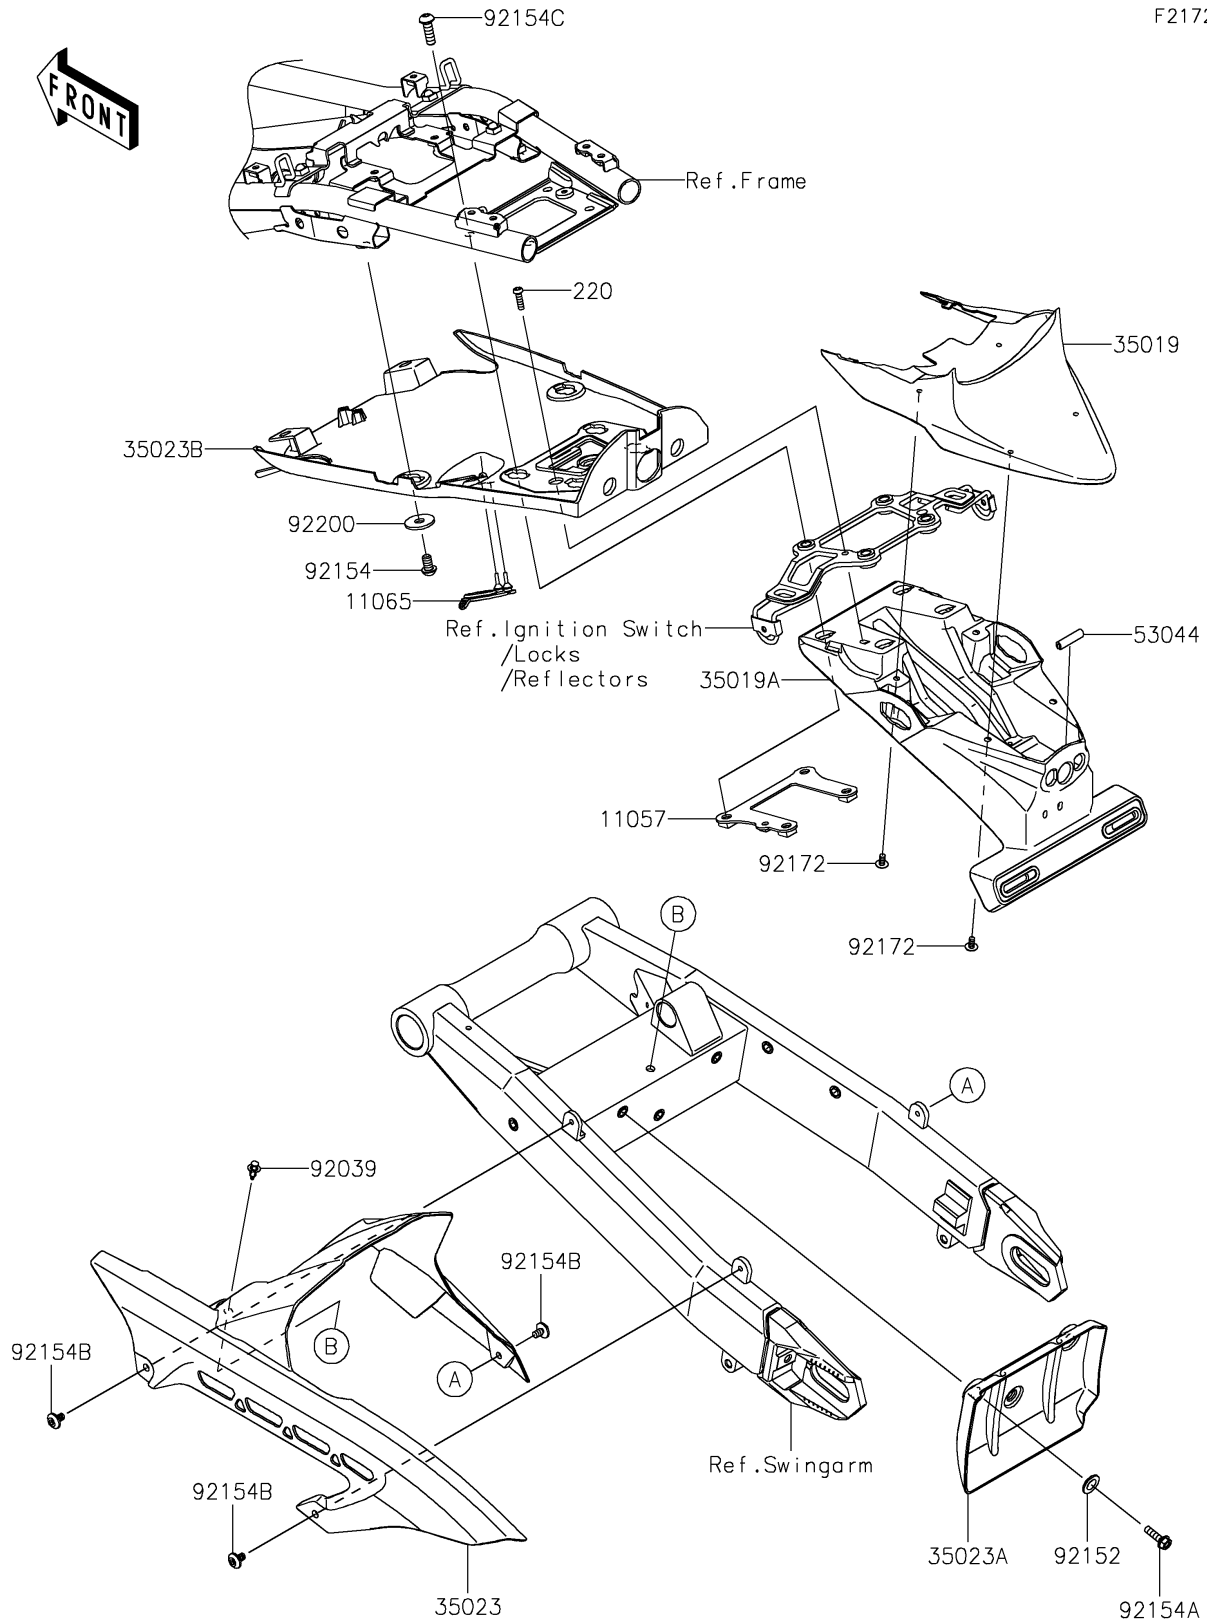

# 2024 Z900RS CAFE ABS PARTS DIAGRAM

Rear Fender(s)

F2172

## 2024 Z900RS CAFE ABS PARTS LIST

### Rear Fender(s)

ITEM NAME	PART NUMBER	QUANTITY
BRACKET (Ref # 11057)	11057-0877	1
CAP (Ref # 11065)	11065-0998	1
FLAP (Ref # 35019)	35019-0637	1
FLAP,NUMBER PLATE (Ref # 35019A)	35019-0662	1
FENDER-REAR,INNER (Ref # 35023)	35023-0421	1
FENDER-REAR,INNER,LWR (Ref # 35023A)	35023-0432	1
FENDER-REAR (Ref # 35023B)	35023-0447	1
TRIM (Ref # 53044)	53044-0624	1
RIVET (Ref # 92039)	92039-0086	1
COLLAR,6.8X20X4.6 (Ref # 92152)	92152-2432	3
BOLT,SOCKET,8X14 (Ref # 92154)	92154-2651	2
BOLT,FLANGED,6X22 (Ref # 92154A)	92154-2673	3
BOLT (Ref # 92154B)	92154-2840	3
BOLT,SOCKET,8X25 (Ref # 92154C)	92154-2954	4
SCREW,TAPPING,5X10 (Ref # 92172)	92172-0335	4
WASHER,9X28X2.3 (Ref # 92200)	92200-1951	2
SCREW-PAN-CROS,5X18 (Ref # 220)	220AB0518	1