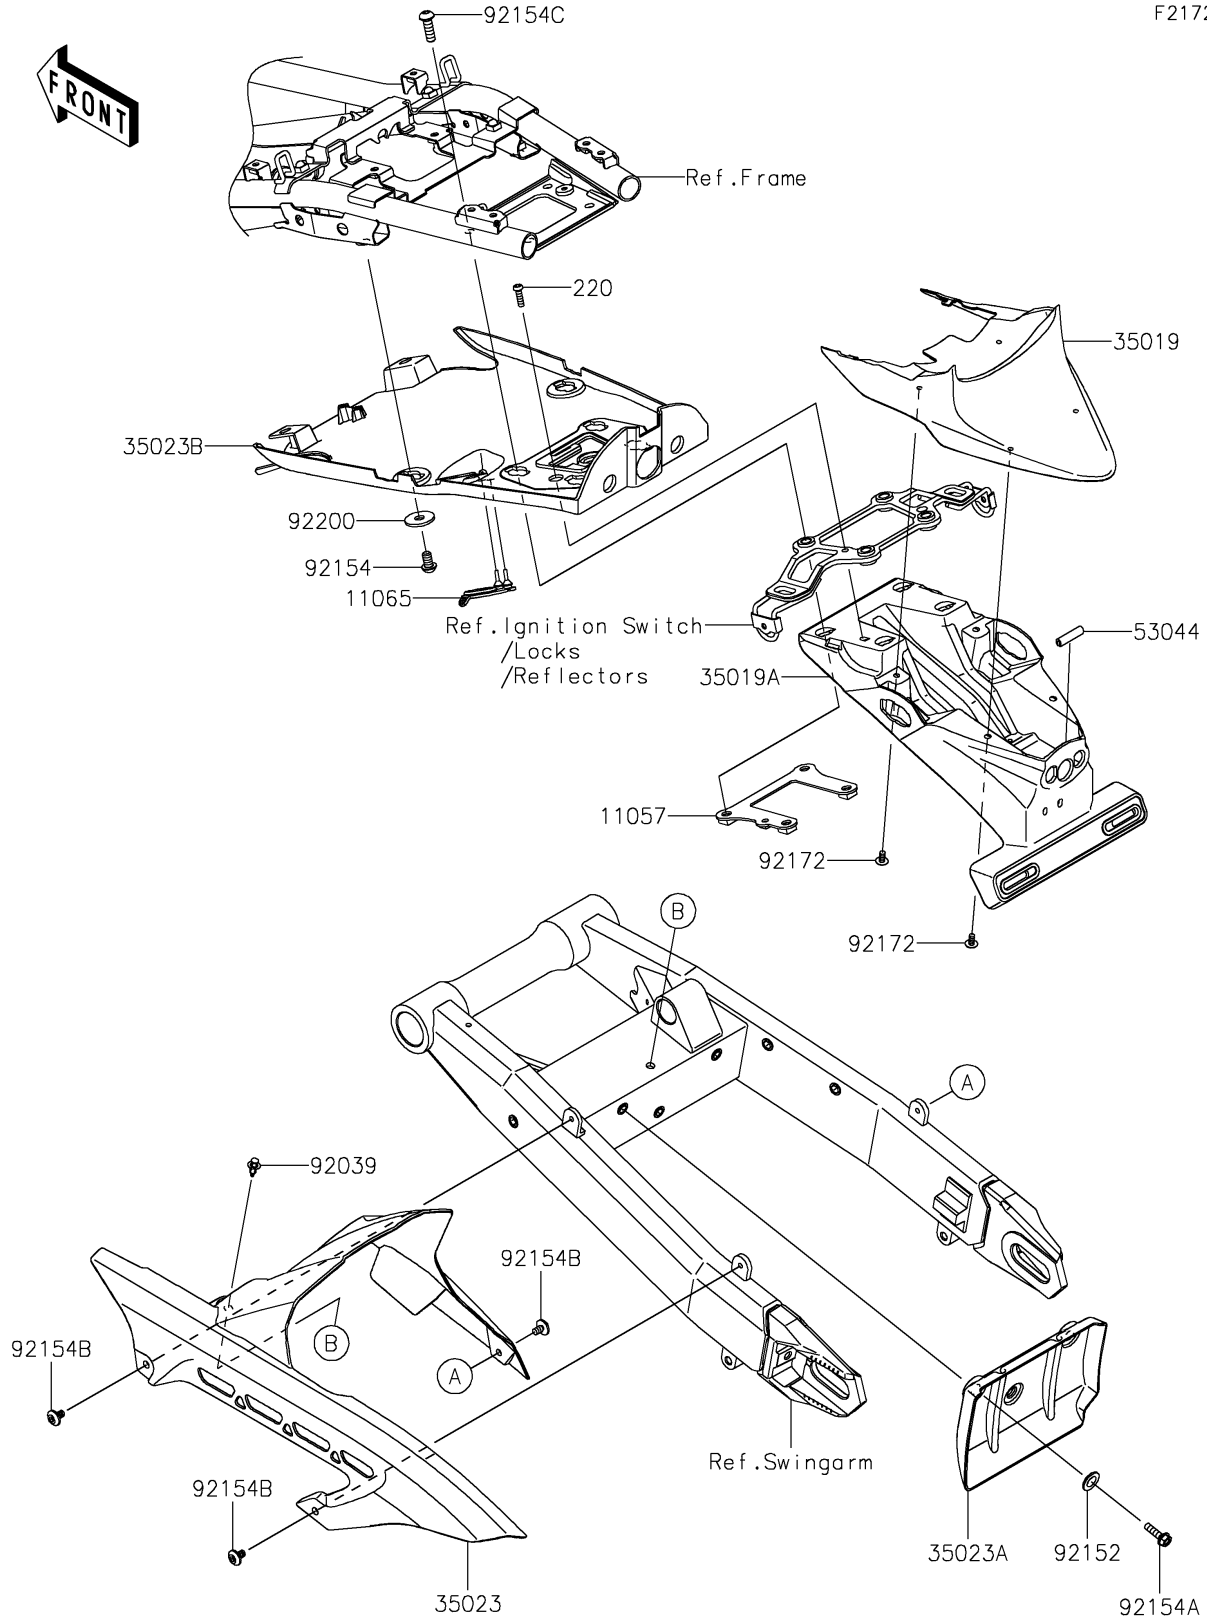

2023 Z900RS CAFE PARTS DIAGRAM

Rear Fender(s)

F2172

2023 Z900RS CAFE PARTS LIST

Rear Fender(s)

ITEM NAME	PART NUMBER	QUANTITY
BRACKET (Ref # 11057)	11057-0877	1
CAP (Ref # 11065)	11065-0998	1
FLAP (Ref # 35019)	35019-0637	1
FLAP,NUMBER PLATE (Ref # 35019A)	35019-0662	1
FENDER-REAR,INNER (Ref # 35023)	35023-0421	1
FENDER-REAR,INNER,LWR (Ref # 35023A)	35023-0432	1
FENDER-REAR (Ref # 35023B)	35023-0447	1
TRIM (Ref # 53044)	53044-0624	1
RIVET (Ref # 92039)	92039-0086	1
COLLAR,6.8X20X4.6 (Ref # 92152)	92152-2432	3
BOLT,SOCKET,8X14 (Ref # 92154)	92154-2651	2
BOLT,FLANGED,6X22 (Ref # 92154A)	92154-2673	3
BOLT (Ref # 92154B)	92154-2840	3
BOLT,SOCKET,8X25 (Ref # 92154C)	92154-2954	4
SCREW,TAPPING,5X10 (Ref # 92172)	92172-0335	4
WASHER,9X28X2.3 (Ref # 92200)	92200-1951	2
SCREW-PAN-CROS,5X18 (Ref # 220)	220AB0518	1