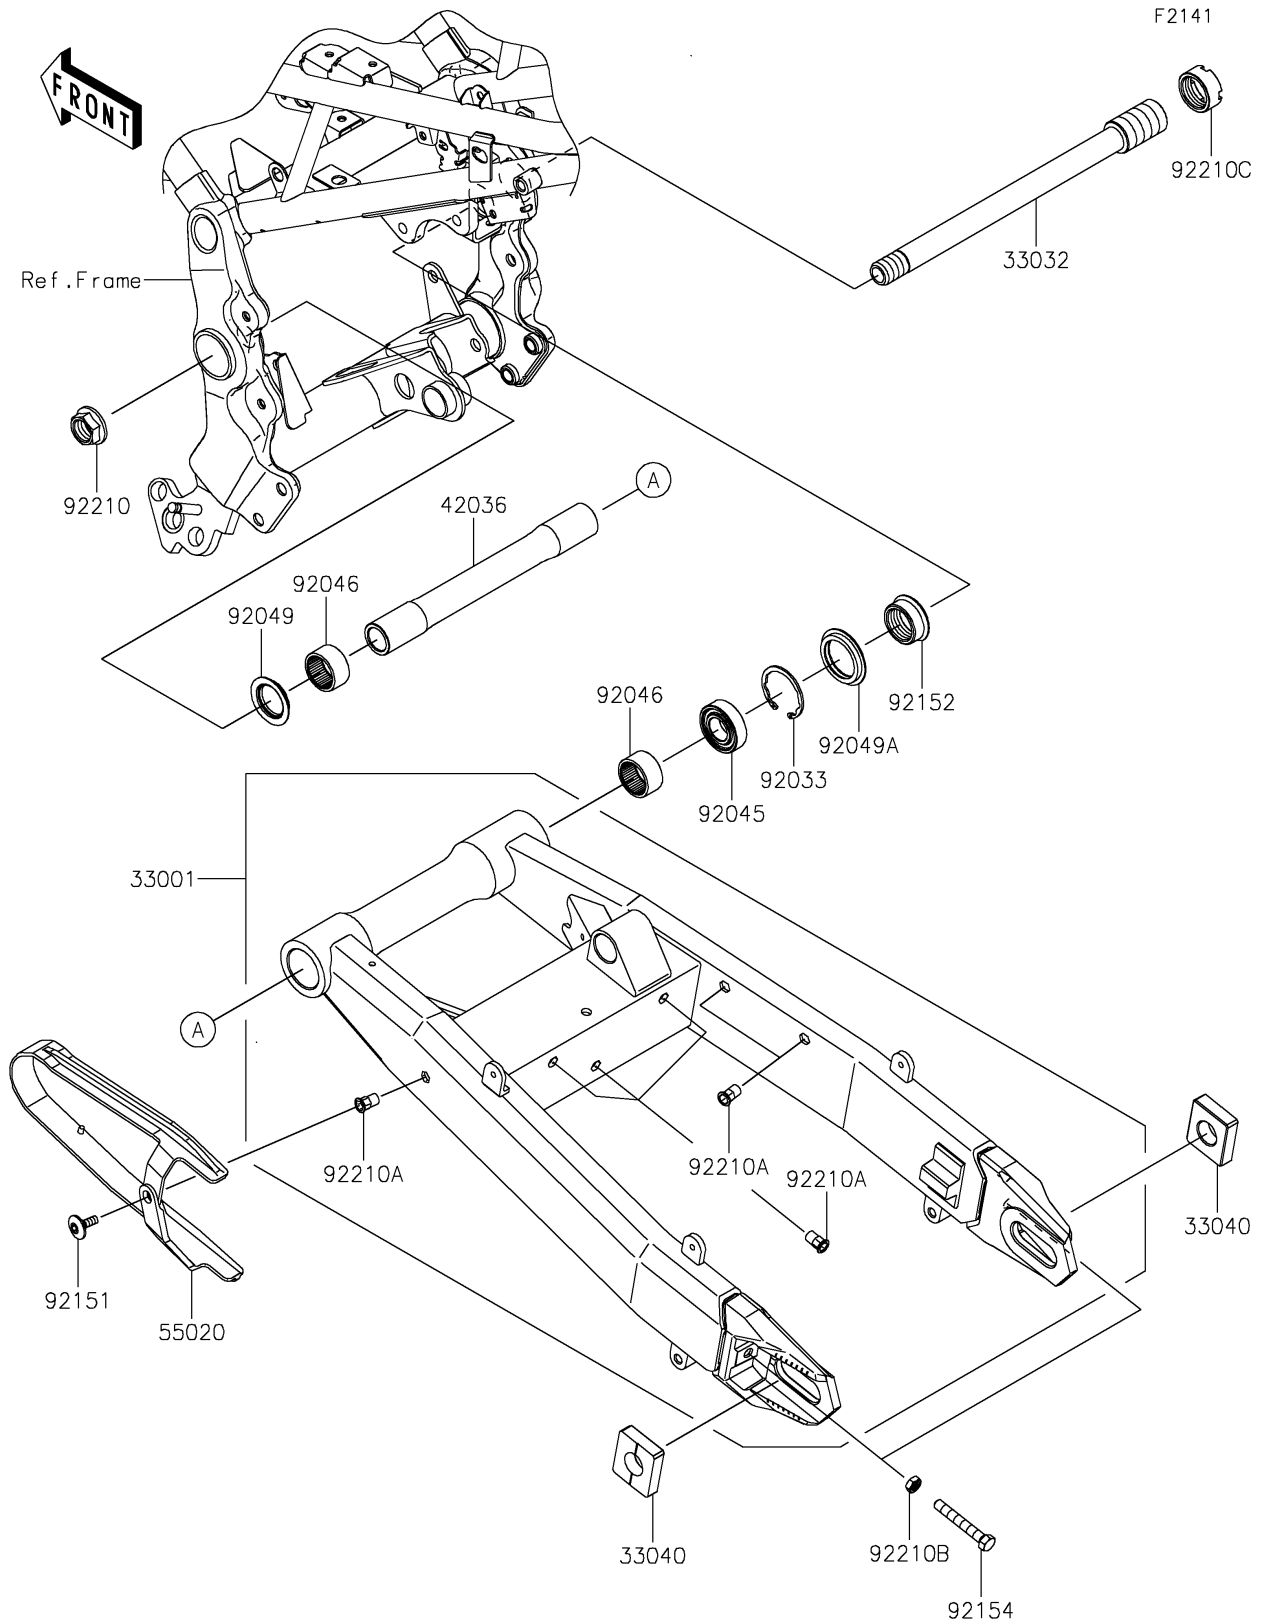

2023 Z900RS CAFE PARTS DIAGRAM

Swingarm

2023 Z900RS CAFE PARTS LIST

Swingarm

| ITEM NAME | PART NUMBER | QUANTITY |
|--|----------------|----------|
| ARM-COMP-SWING,F.S.BLACK (Ref # 33001) | 33001-0699-18R | 1 |
| SHAFT-SWING ARM,20X269 (Ref # 33032) | 33032-0055 | 1 |
| ADJUSTER-CHAIN (Ref # 33040) | 33040-1109 | 2 |
| SLEEVE,20.1X28X236.5 (Ref # 42036) | 42036-0815 | 1 |
| GUARD,CHAIN (Ref # 55020) | 55020-2184 | 1 |
| RING-SNAP,42MM (Ref # 92033) | 92033-1041 | 1 |
| BEARING-BALL,6004UL11 (Ref # 92045) | 92045-0017 | 1 |
| BEARING-NEEDLE,7E-HVS 28X34X17 (Ref # 92046) | 92046-0008 | 2 |
| SEAL-OIL,28X34X5.7 (Ref # 92049) | 92049-1181 | 1 |
| SEAL-OIL,MHA 35 42 5.7F (Ref # 92049A) | 92049-1380 | 1 |
| BOLT,SOCKET,6X18 (Ref # 92151) | 92151-1149 | 1 |
| COLLAR,28X35X15 (Ref # 92152) | 92152-2781 | 1 |
| BOLT-SMALL,8X55 (Ref # 92154) | 92154-1962 | 2 |
| NUT,FLANGED,20MM (Ref # 92210) | 92210-0320 | 1 |
| NUT,POP,6MM,L=16.5 (Ref # 92210A) | 92210-0324 | 6 |
| NUT-HEX-SMALL,8MM (Ref # 92210B) | 92210-1459 | 2 |
| NUT,28MM (Ref # 92210C) | 92210-1575 | 1 |