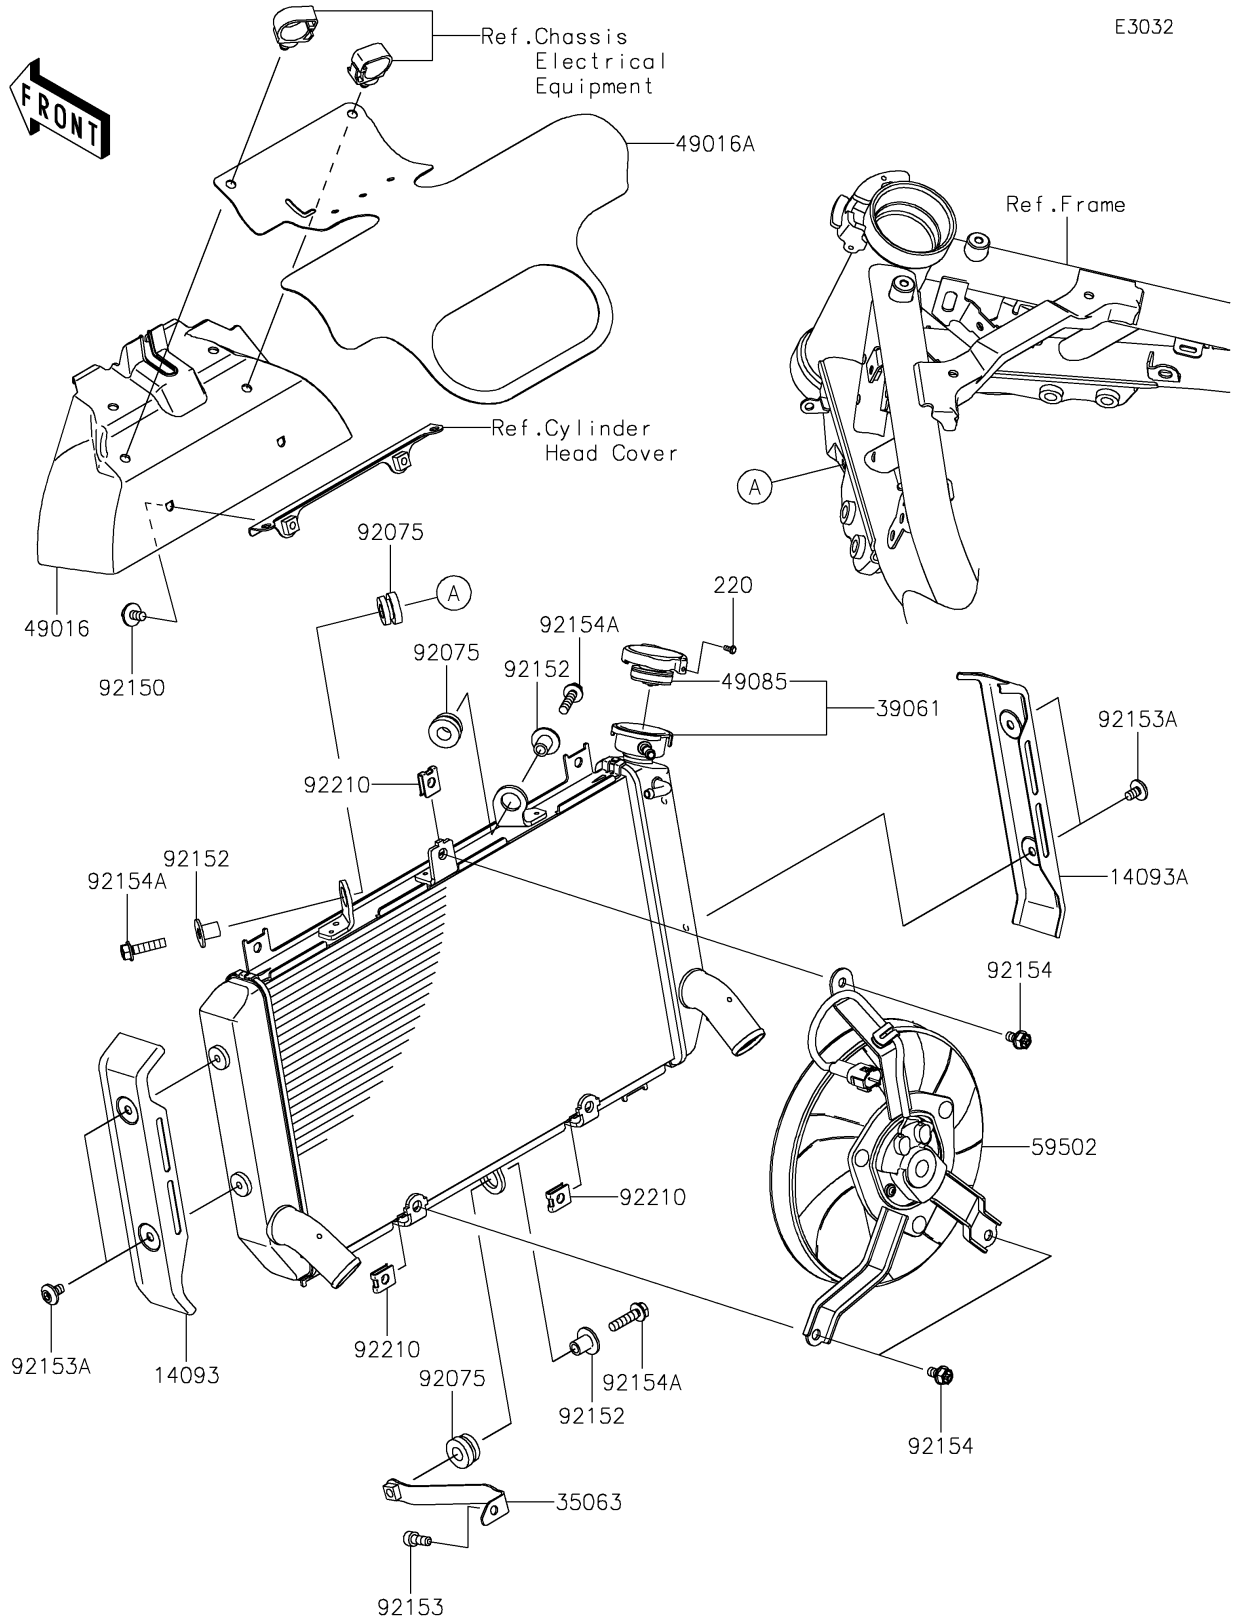

2023 Z900RS CAFE PARTS DIAGRAM

Radiator

2023 Z900RS CAFE PARTS LIST

Radiator

| ITEM NAME | PART NUMBER | QUANTITY |
|--|----------------|----------|
| COVER,RADIATOR,LH,BLACK (Ref # 14093) | 14093-1000-499 | 1 |
| COVER,RADIATOR,RH,BLACK (Ref # 14093A) | 14093-1001-499 | 1 |
| STAY (Ref # 35063) | 35063-1512 | 1 |
| RADIATOR-ASSY (Ref # 39061) | 39061-0809 | 1 |
| COVER-SEAL,HEAT (Ref # 49016) | 49016-0647 | 1 |
| COVER-SEAL,HEAT (Ref # 49016A) | 49016-0648 | 1 |
| CAP-ASSY-PRESSURE (Ref # 49085) | 49085-0016 | 1 |
| FAN-ASSY (Ref # 59502) | 59502-0614 | 1 |
| DAMPER,RUBBER (Ref # 92075) | 92075-1123 | 3 |
| BOLT,6X12 (Ref # 92150) | 92150-1891 | 2 |
| COLLAR (Ref # 92152) | 92152-0667 | 3 |
| BOLT,SOCKET,6X16 (Ref # 92153) | 92153-1344 | 1 |
| BOLT,SOCKET,6X10 (Ref # 92153A) | 92153-1628 | 4 |
| BOLT (Ref # 92154) | 92154-1429 | 3 |
| BOLT,FLANGED,6X22 (Ref # 92154A) | 92154-2673 | 3 |
| NUT (Ref # 92210) | 92210-1323 | 3 |
| SCREW-PAN-CROS,3X6 (Ref # 220) | 220AB0306 | 1 |