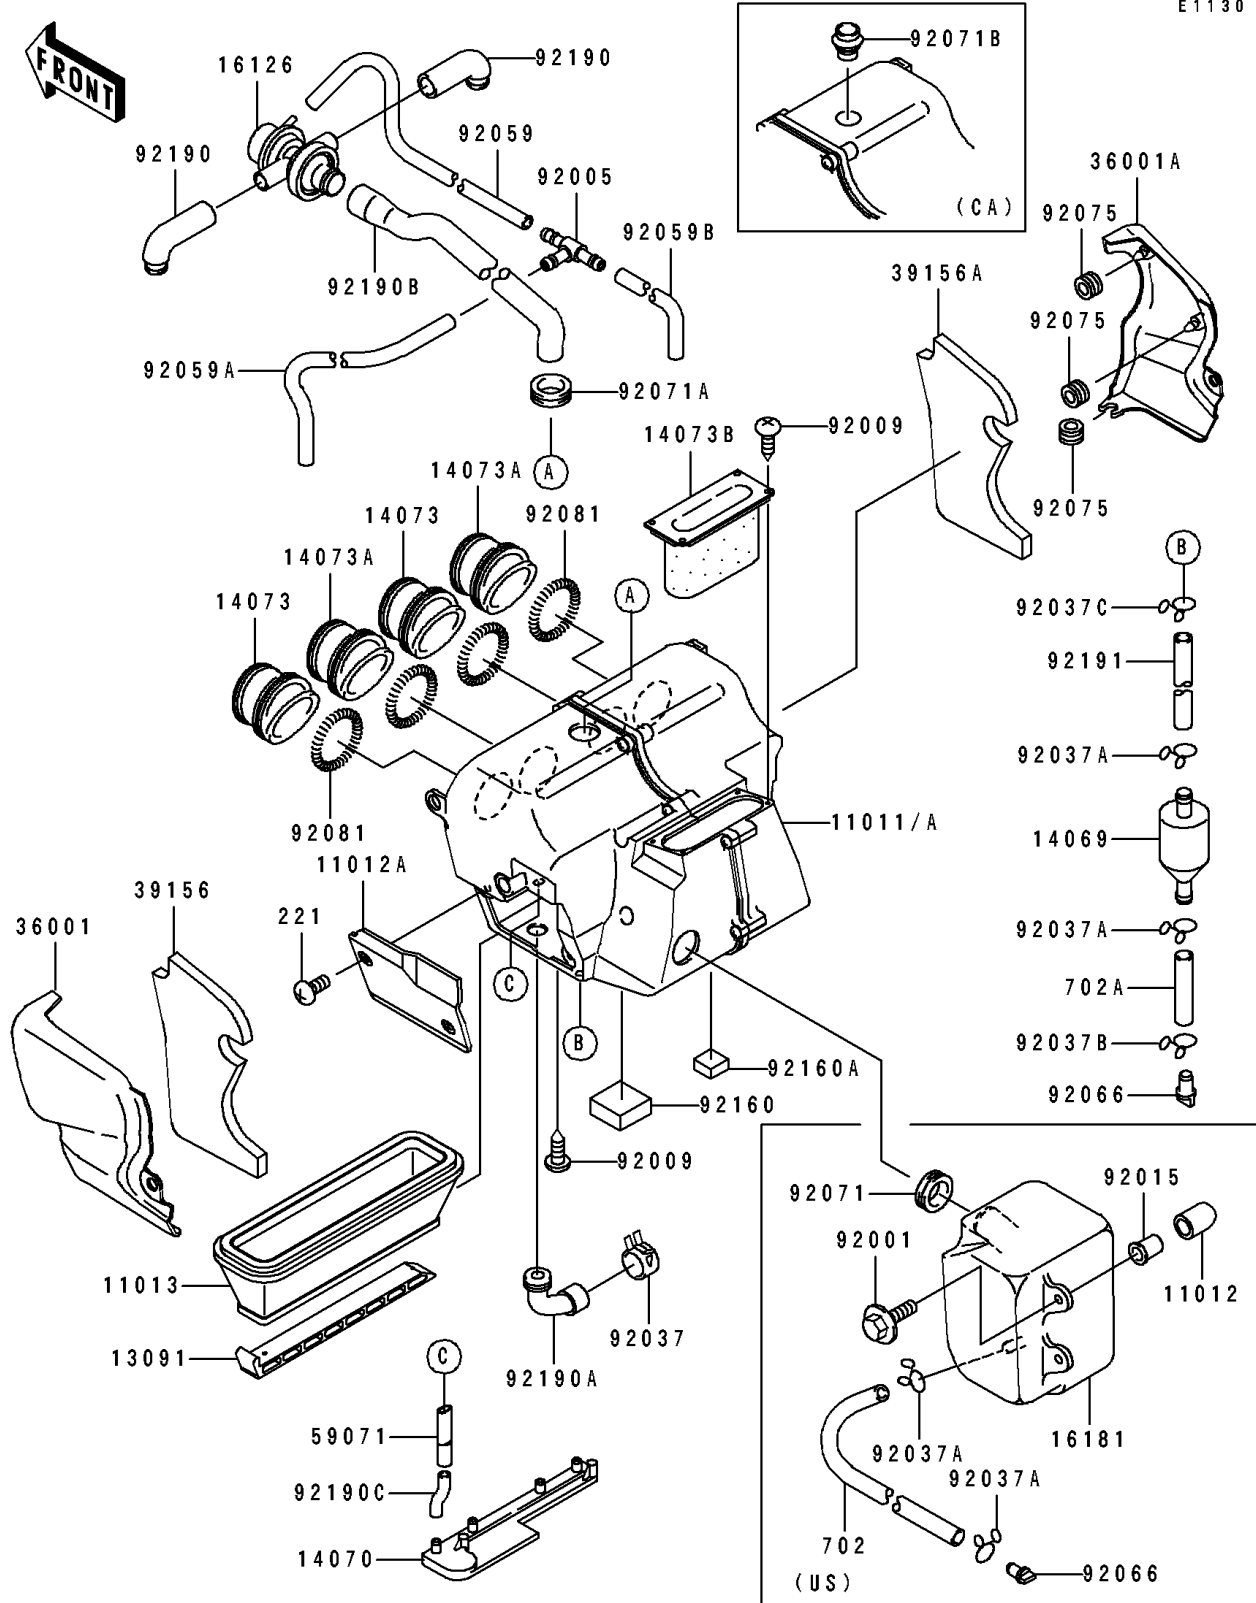

1996 GPZ 1100 ABS PARTS DIAGRAM

Air Cleaner

E 1130

1996 GPZ 1100 ABS PARTS LIST

Air Cleaner

ITEM NAME	PART NUMBER	QUANTITY
CASE-AIR FILTER (Ref # 11011)	11011-1450	1
CASE-AIR FILTER (Ref # 11011A)	11011-1455	1
CAP (Ref # 11012)	11012-1438	2
CAP,AIR FILTER (Ref # 11012A)	11012-1910	1
ELEMENT-AIR FILTER (Ref # 11013)	11013-1242	1
HOLDER,AIR FILTER (Ref # 13091)	13091-1900	1
BREATHER (Ref # 14069)	14069-1051	1
BODY-BREATHER (Ref # 14070)	14070-1083	1
DUCT,#1,#3 (Ref # 14073)	14073-1273	2
DUCT,#2,#4 (Ref # 14073A)	14073-1274	2
DUCT (Ref # 14073B)	14073-1630	1
VALVE,AIR SWITCH (Ref # 16126)	16126-1144	1
TANK-RESONATOR (Ref # 16181)	16181-1076	1
COVER-SIDE,AIR FILTER,LH (Ref # 36001)	36001-1548	1
COVER-SIDE,AIR FILTER,RH (Ref # 36001A)	36001-1549	1
PAD (Ref # 39156)	39156-1485	1
PAD (Ref # 39156A)	39156-1486	1
JOINT (Ref # 59071)	59071-1154	4
BOLT,6X20,W/WASHER (Ref # 92001)	92001-1791	2
FITTING,TUBE,T-TYPE (Ref # 92005)	92005-1017	1
SCREW,TAPPING,4X12 (Ref # 92009)	92009-1444	6
NUT (Ref # 92015)	92015-1700	2
CLAMP (Ref # 92037)	92037-1460	1
CLAMP,TUBE (Ref # 92037A)	92037-147	2
CLAMP,TUBE (Ref # 92037A)	92037-147	4
CLAMP (Ref # 92037B)	92037-1712	1
CLAMP,TUBE (Ref # 92037C)	92037-1972	1
TUBE,4X9X220 (Ref # 92059)	92059-1040	1
TUBE,4X9X230 (Ref # 92059A)	92059-1068	1