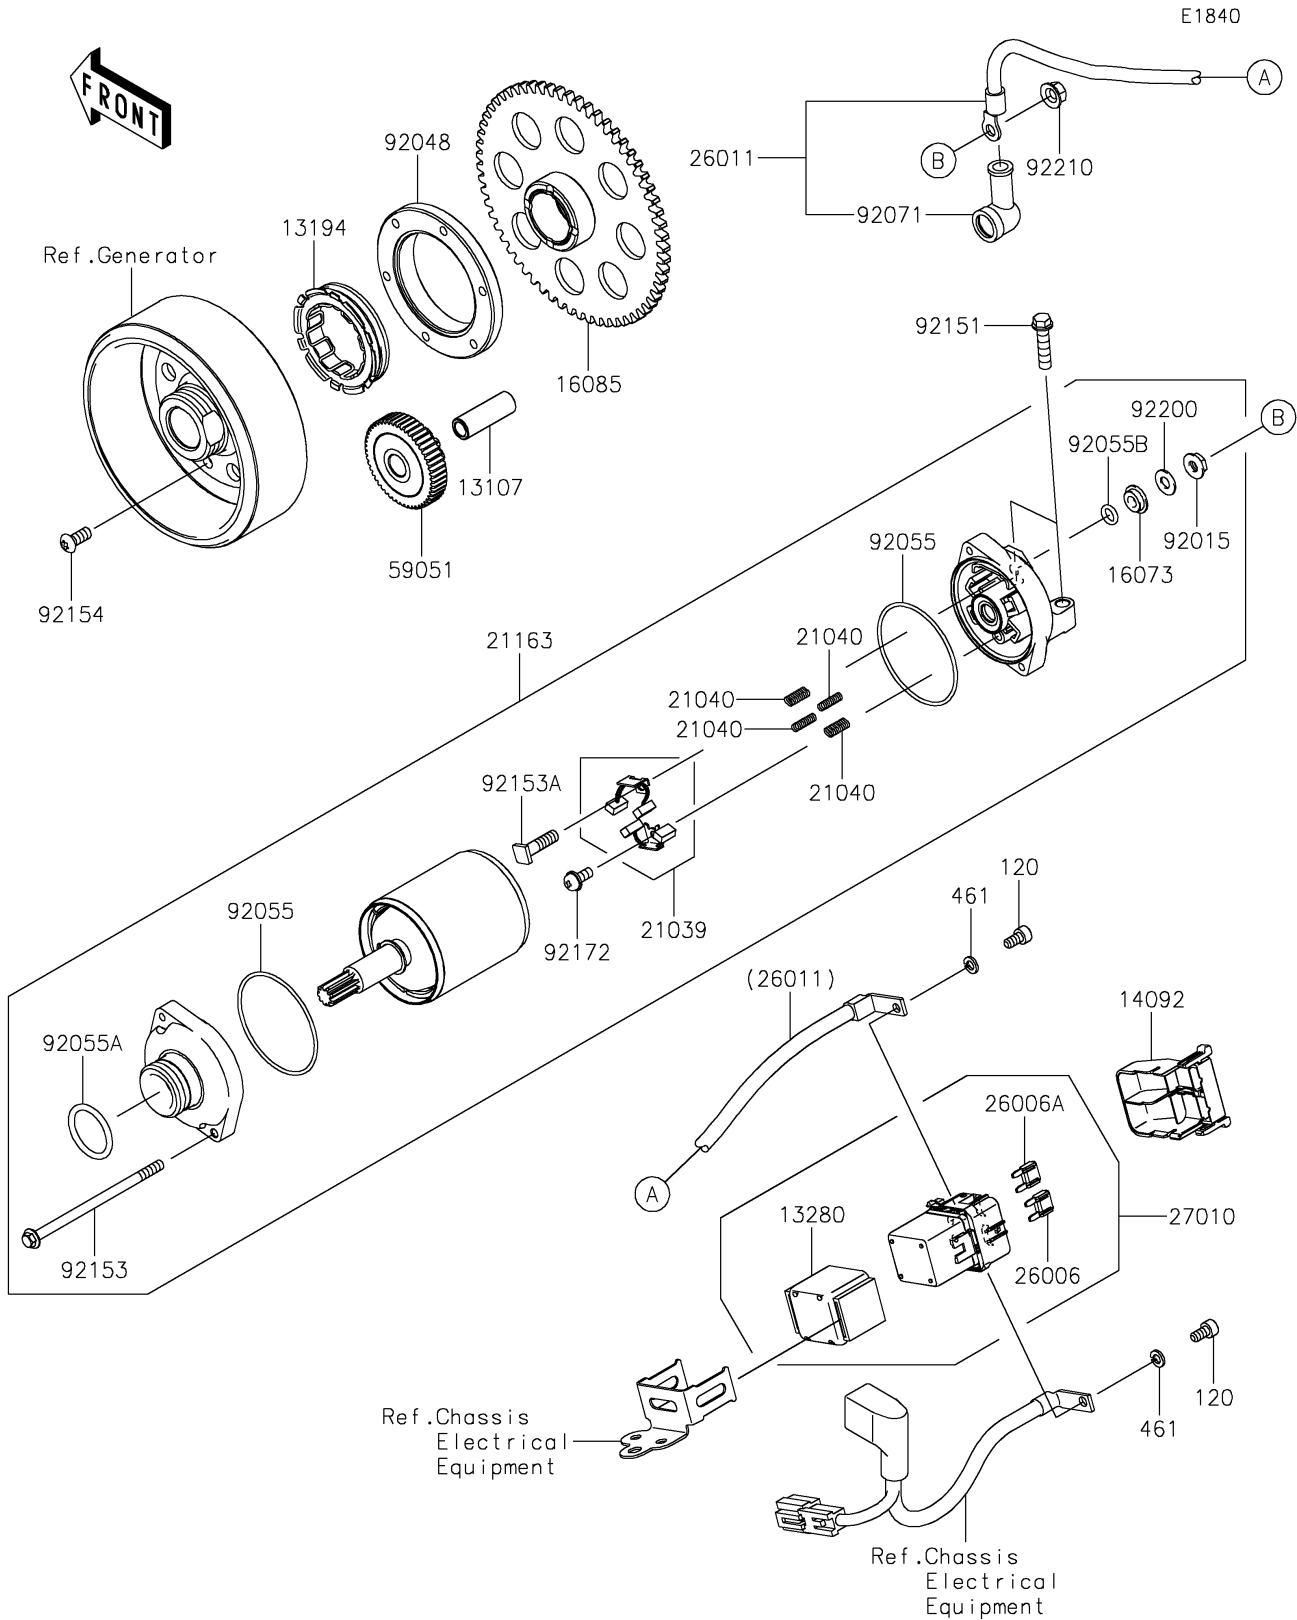

2023 Z900RS CAFE PARTS DIAGRAM

Starter Motor

2023 Z900RS CAFE PARTS LIST

Starter Motor

ITEM NAME	PART NUMBER	QUANTITY
SHAFT,IDLER GEAR (Ref # 13107)	13107-1377	1
CLUTCH-ONEWAY (Ref # 13194)	13194-1096	1
HOLDER,MAGNETIC SWITCH (Ref # 13280)	13280-0814	1
COVER (Ref # 14092)	14092-0109	1
INSULATOR (Ref # 16073)	16073-0053	1
GEAR,CLUTCH ONEWAY (Ref # 16085)	16085-0609	1
BRUSH,CARBON (Ref # 21039)	21039-0004	1
SPRING-BRUSH (Ref # 21040)	21040-0003	4
STARTER-ELECTRIC (Ref # 21163)	21163-0770	1
FUSE,MINI BLADE,15A,BLUE (Ref # 26006)	26006-0001	1
FUSE,MINI BLADE,30A,GREEN (Ref # 26006A)	26006-1080	1
WIRE-LEAD (Ref # 26011)	26011-0986	1
SWITCH (Ref # 27010)	27010-0770	1
GEAR-SPUR,IDLER (Ref # 59051)	59051-0762	1
NUT,STARTER MOTOR (Ref # 92015)	92015-1476	1
RACE (Ref # 92048)	92048-0018	1
RING-O (Ref # 92055)	92055-0136	2
RING-O (Ref # 92055A)	92055-1276	1
RING-O,4.5X2.0 (Ref # 92055B)	92055-1370	1
GROMMET (Ref # 92071)	92071-0024	1
BOLT,FLANGED-SMALL,6X25 (Ref # 92151)	92151-1930	2
BOLT (Ref # 92153)	92153-1850	2
BOLT (Ref # 92153A)	92153-1866	1
BOLT,TORX,6X14 (Ref # 92154)	92154-2448	6
SCREW (Ref # 92172)	92172-0334	1
WASHER (Ref # 92200)	92200-0386	1
NUT,6MM (Ref # 92210)	92210-0188	1
BOLT-SOCKET,5X10 (Ref # 120)	120CB0510	2
WASHER-SPRING,5MM (Ref # 461)	461DB0500	2