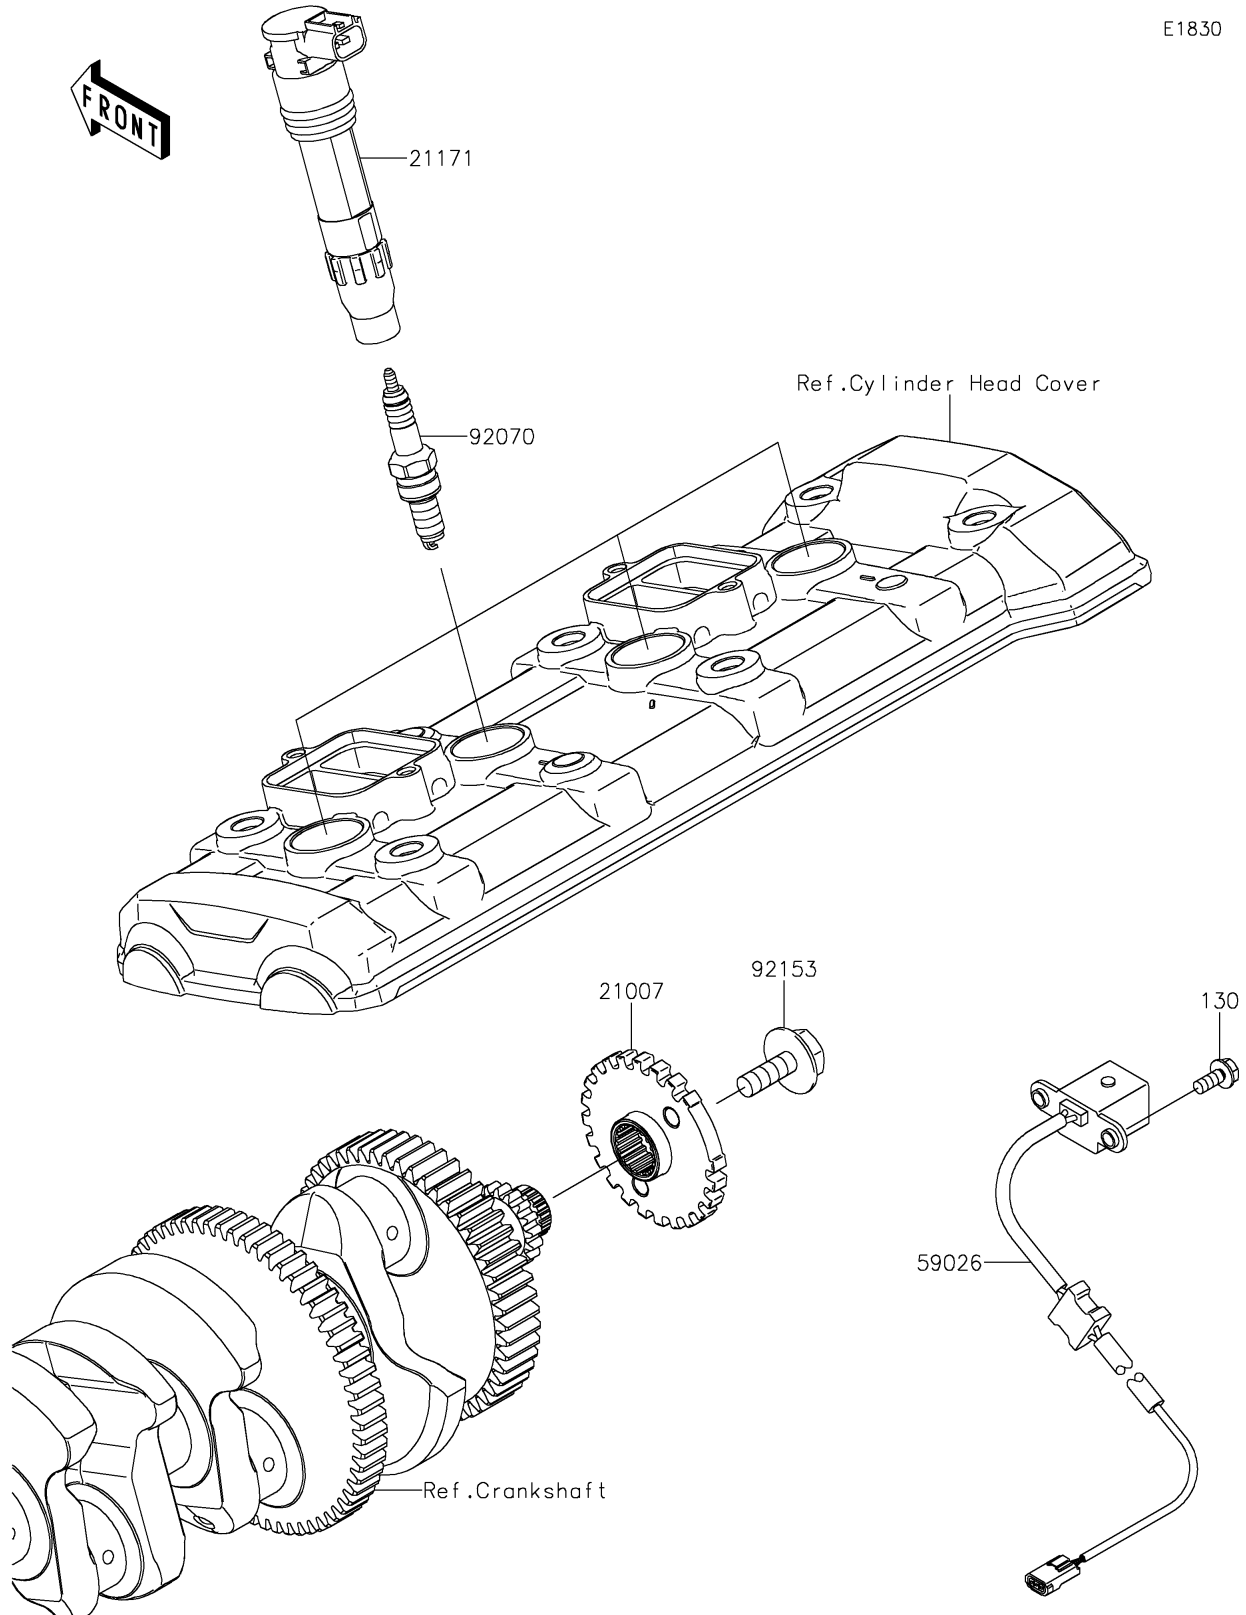

2024 Z900RS CAFE ABS PARTS DIAGRAM

Ignition System

E1830

2024 Z900RS CAFE ABS PARTS LIST

Ignition System

ITEM NAME	PART NUMBER	QUANTITY
ROTOR,TIMING (Ref # 21007)	21007-0656	1
COIL-ASSY-IGNITION (Ref # 21171)	21171-0033	4
COIL-PULSING (Ref # 59026)	59026-0049	1
PLUG-SPARK,CR9EIA(NGK) (Ref # 92070)	92070-0014	4
BOLT,FLANGED,8X23 (Ref # 92153)	92153-0549	1
BOLT-FLANGED,5X12 (Ref # 130)	130BA0512	2