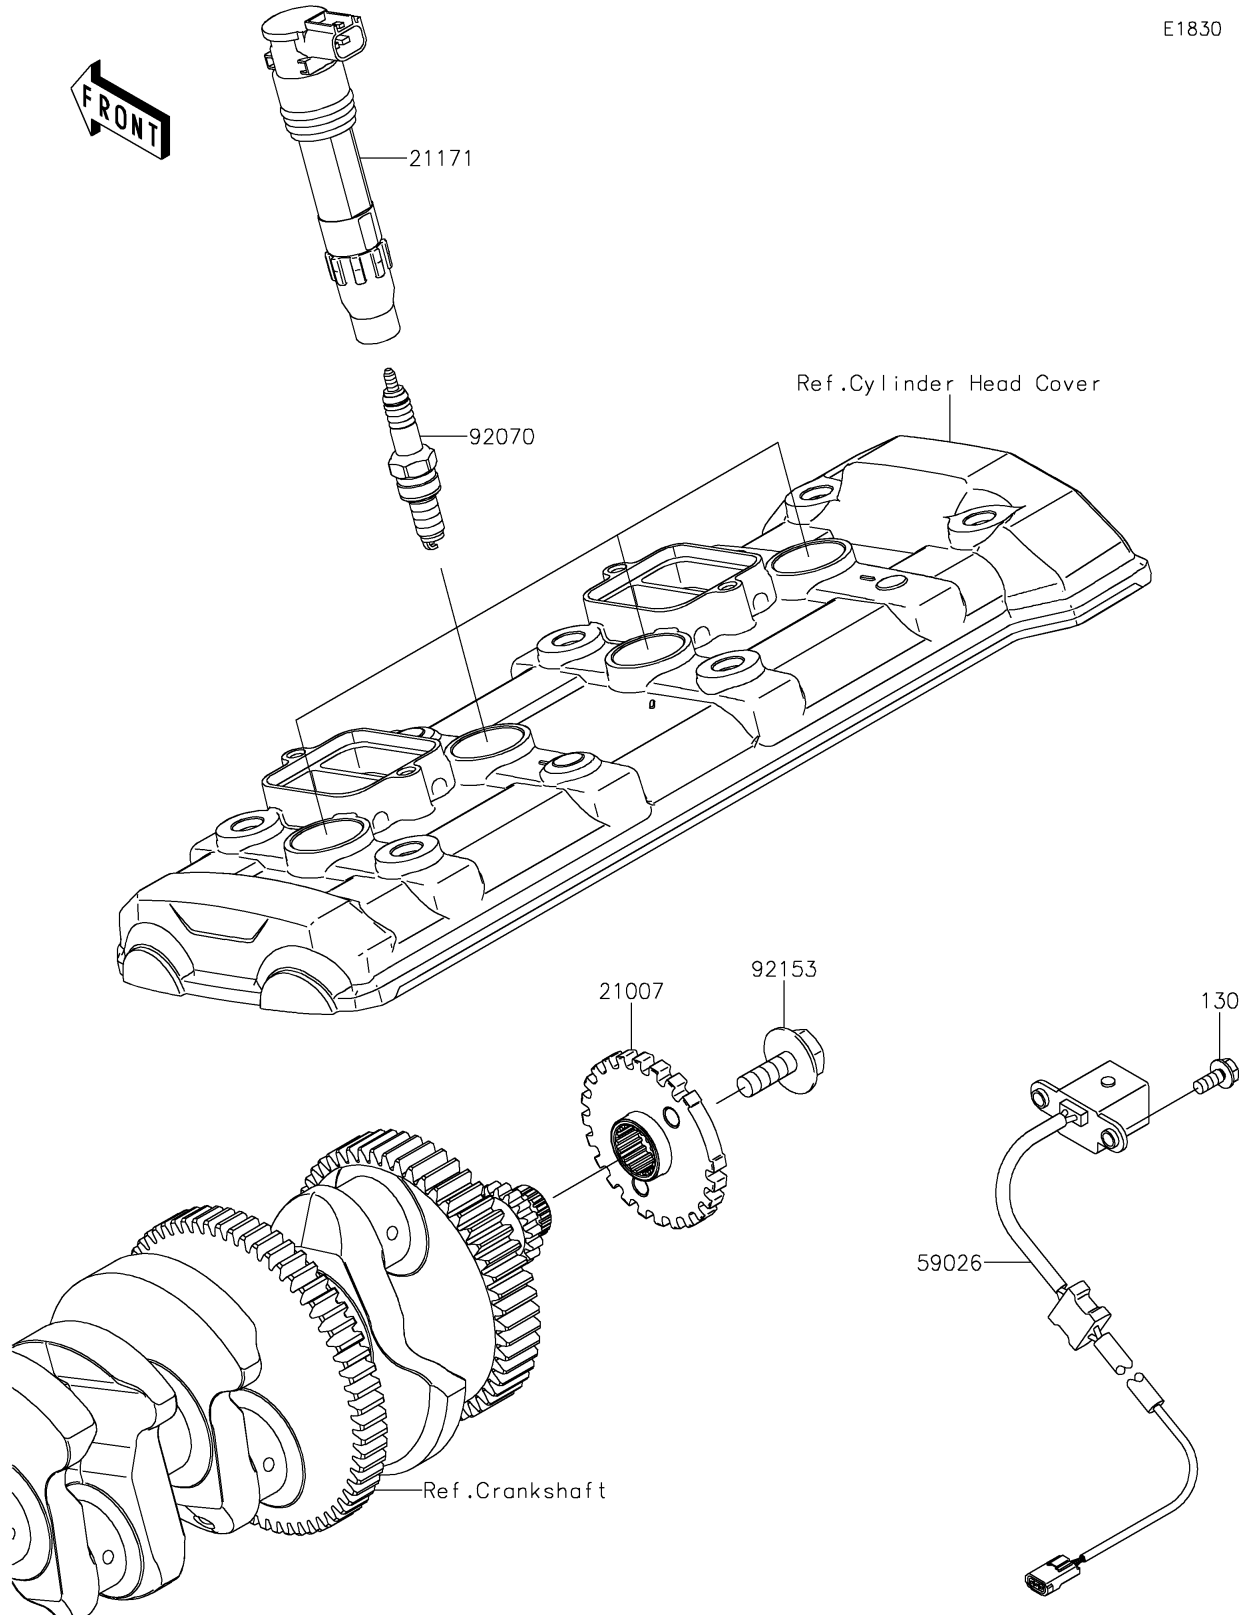

2023 Z900RS CAFE PARTS DIAGRAM

Ignition System

E1830

2023 Z900RS CAFE PARTS LIST

Ignition System

ITEM NAME	PART NUMBER	QUANTITY
ROTOR,TIMING (Ref # 21007)	21007-0656	1
COIL-ASSY-IGNITION (Ref # 21171)	21171-0033	4
COIL-PULSING (Ref # 59026)	59026-0049	1
PLUG-SPARK,CR9EIA(NGK) (Ref # 92070)	92070-0014	4
BOLT,FLANGED,8X23 (Ref # 92153)	92153-0549	1
BOLT-FLANGED,5X12 (Ref # 130)	130BA0512	2