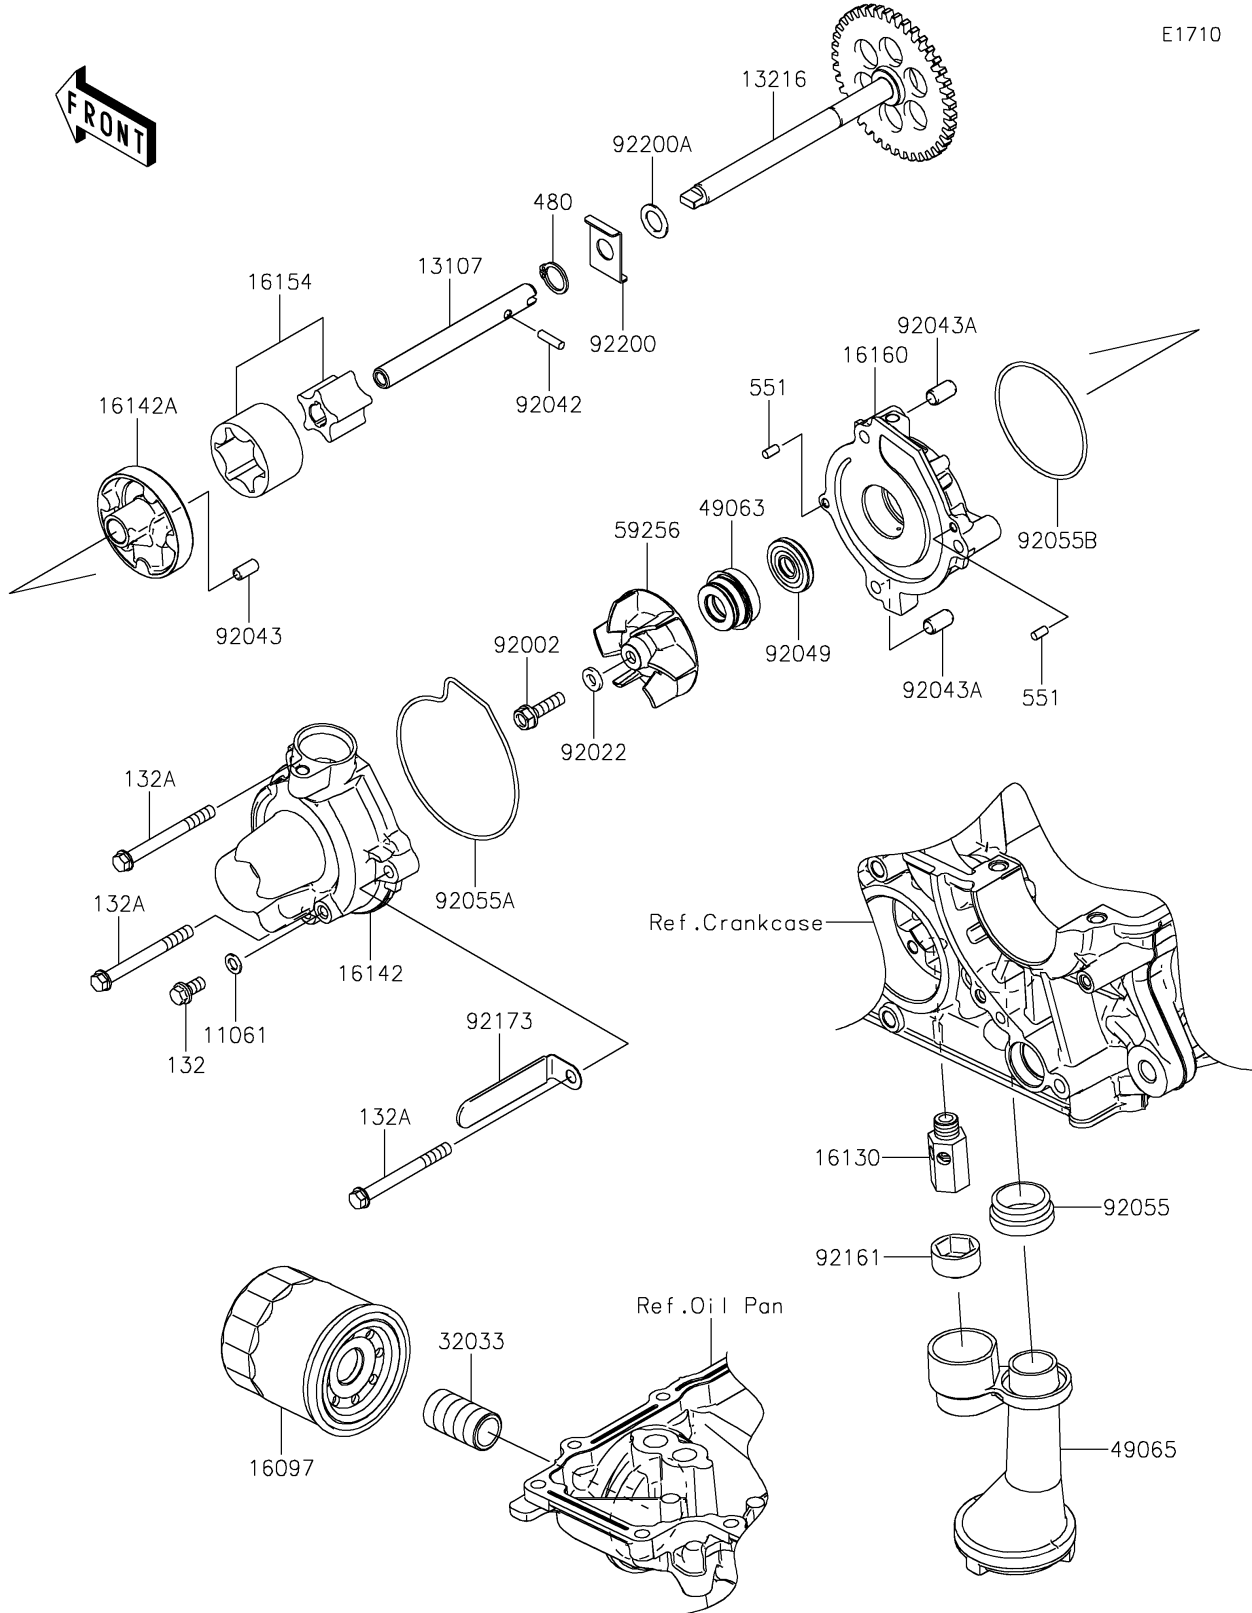

2023 Z900RS CAFE PARTS DIAGRAM

Oil Pump/Oil Filter

E1710

2023 Z900RS CAFE PARTS LIST

Oil Pump/Oil Filter

ITEM NAME	PART NUMBER	QUANTITY
GASKET (Ref # 11061)	11061-0107	1
SHAFT (Ref # 13107)	13107-0214	1
GEAR-COMP,OIL PUMP,41T (Ref # 13216)	13216-0020	1
FILTER-ASSY-OIL (Ref # 16097)	16097-0008	1
VALVE-ASSY-RELIEF (Ref # 16130)	16130-0013	1
COVER-PUMP (Ref # 16142)	16142-0746	1
COVER-PUMP (Ref # 16142A)	16142-0764	1
ROTOR-PUMP (Ref # 16154)	16154-0708	1
BODY (Ref # 16160)	16160-0796	1
PIPE,OIL FILTER (Ref # 32033)	32033-1535	1
SEAL-MECHANICAL (Ref # 49063)	49063-1055	1
FILTER-OIL (Ref # 49065)	49065-0026	1
IMPELLER (Ref # 59256)	59256-0555	1
BOLT,6X22 (Ref # 92002)	92002-1154	1
WASHER,6.1X12X1 (Ref # 92022)	92022-077	1
PIN,DOWEL,4X13.8 (Ref # 92042)	92042-030	1
PIN,4.2X6X12 (Ref # 92043)	92043-1262	1
PIN,6.2X8X14 (Ref # 92043A)	92043-1263	2
SEAL-OIL (Ref # 92049)	92049-0798	1
RING-O,OIL FILTER (Ref # 92055)	92055-1503	1
RING-O,WATER PUMP COVER (Ref # 92055A)	92055-1571	1
RING-O,59.6X2.4 (Ref # 92055B)	92055-3018	1
DAMPER (Ref # 92161)	92161-0070	1
CLAMP (Ref # 92173)	92173-1201	1
WASHER (Ref # 92200)	92200-0410	1
WASHER (Ref # 92200A)	92200-1009	1
BOLT-FLANGED-SMALL,6X12 (Ref # 132)	132BA0612	1
BOLT-FLANGED-SMALL,6X60 (Ref # 132A)	132BC0660	3
CIRCLIP-TYPE-C,11MM (Ref # 480)	480J1100	1

2023 Z900RS CAFE PARTS LIST

Oil Pump/Oil Filter

ITEM NAME	PART NUMBER	QUANTITY
PIN-DOWEL,4X8 (Ref # 551)	551A0408	2