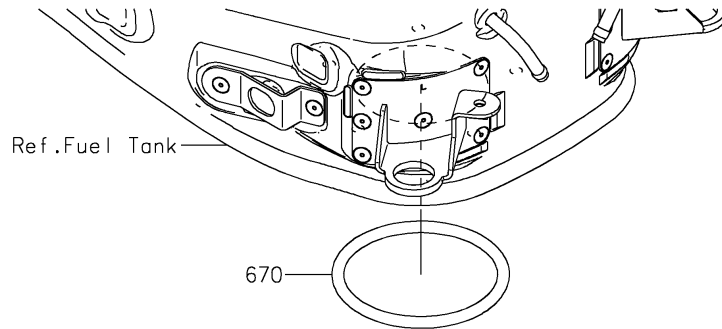

2024 Z900RS CAFE ABS PARTS DIAGRAM

Fuel Pump

E1520

2024 Z900RS CAFE ABS PARTS LIST

Fuel Pump

ITEM NAME	PART NUMBER	QUANTITY
PUMP-FUEL (Ref # 49040)	49040-0762	1
TUBE-ASSY,FUEL (Ref # 51044)	51044-0863	1
BOLT,FLANGED,6X12 (Ref # 92154)	92154-1848	5
KIT,FUEL FILTER (Ref # 99999)	99999-0522	1
O RING (Ref # 670)	670E5075	1