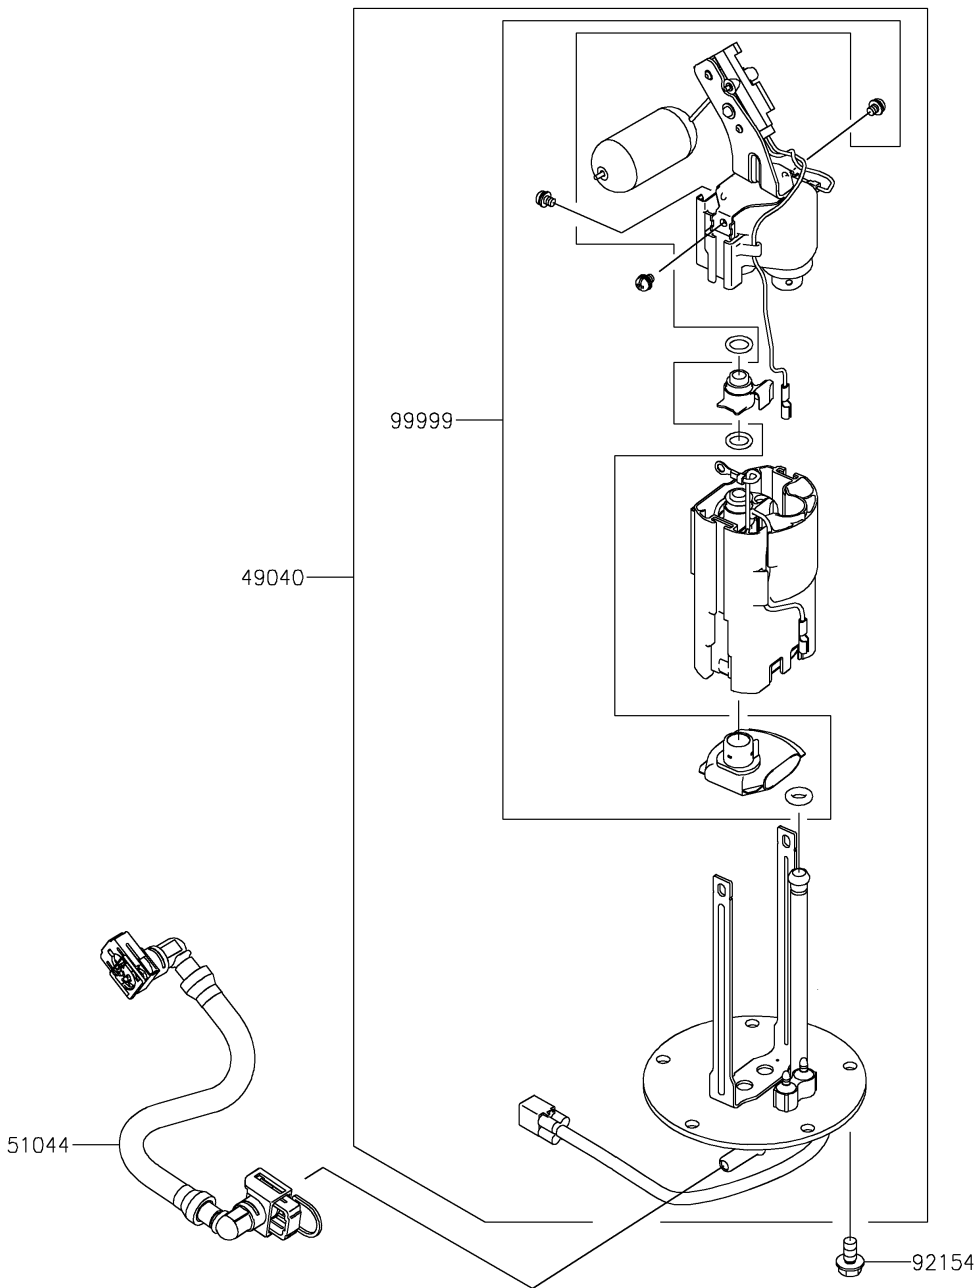

2024 Z900RS CAFE ABS PARTS DIAGRAM

Fuel Pump

E1520

2024 Z900RS CAFE ABS PARTS LIST

Fuel Pump

ITEM NAME	PART NUMBER	QUANTITY
PUMP-FUEL (Ref # 49040)	49040-0762	1
TUBE-ASSY,FUEL (Ref # 51044)	51044-0863	1
BOLT,FLANGED,6X12 (Ref # 92154)	92154-1848	5
KIT,FUEL FILTER (Ref # 99999)	99999-0522	1
O RING (Ref # 670)	670E5075	1