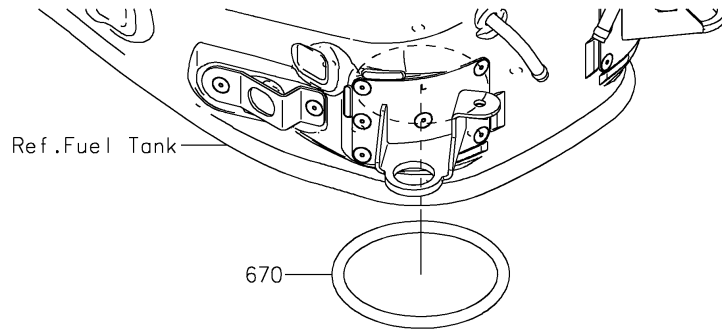

2023 Z900RS CAFE PARTS DIAGRAM

Fuel Pump

E1520