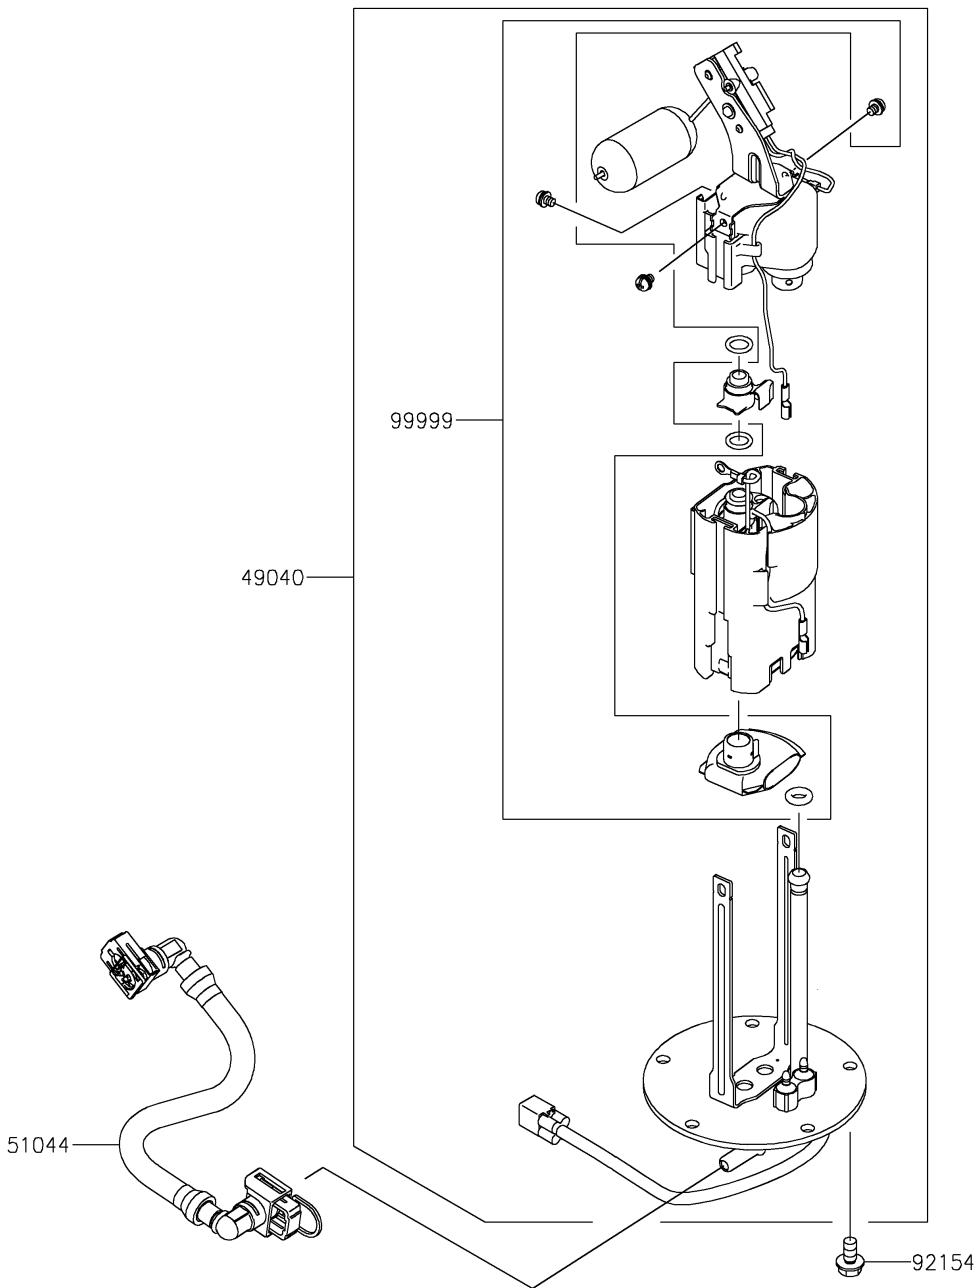

# 2023 Z900RS CAFE PARTS DIAGRAM

## Fuel Pump

E1520

### Fuel Pump

ITEM NAME	PART NUMBER	QUANTITY
PUMP-FUEL (Ref # 49040)	49040-0762	1
TUBE-ASSY,FUEL (Ref # 51044)	51044-0863	1
BOLT,FLANGED,6X12 (Ref # 92154)	92154-1848	5
KIT,FUEL FILTER (Ref # 99999)	99999-0522	1
O RING (Ref # 670)	670E5075	1