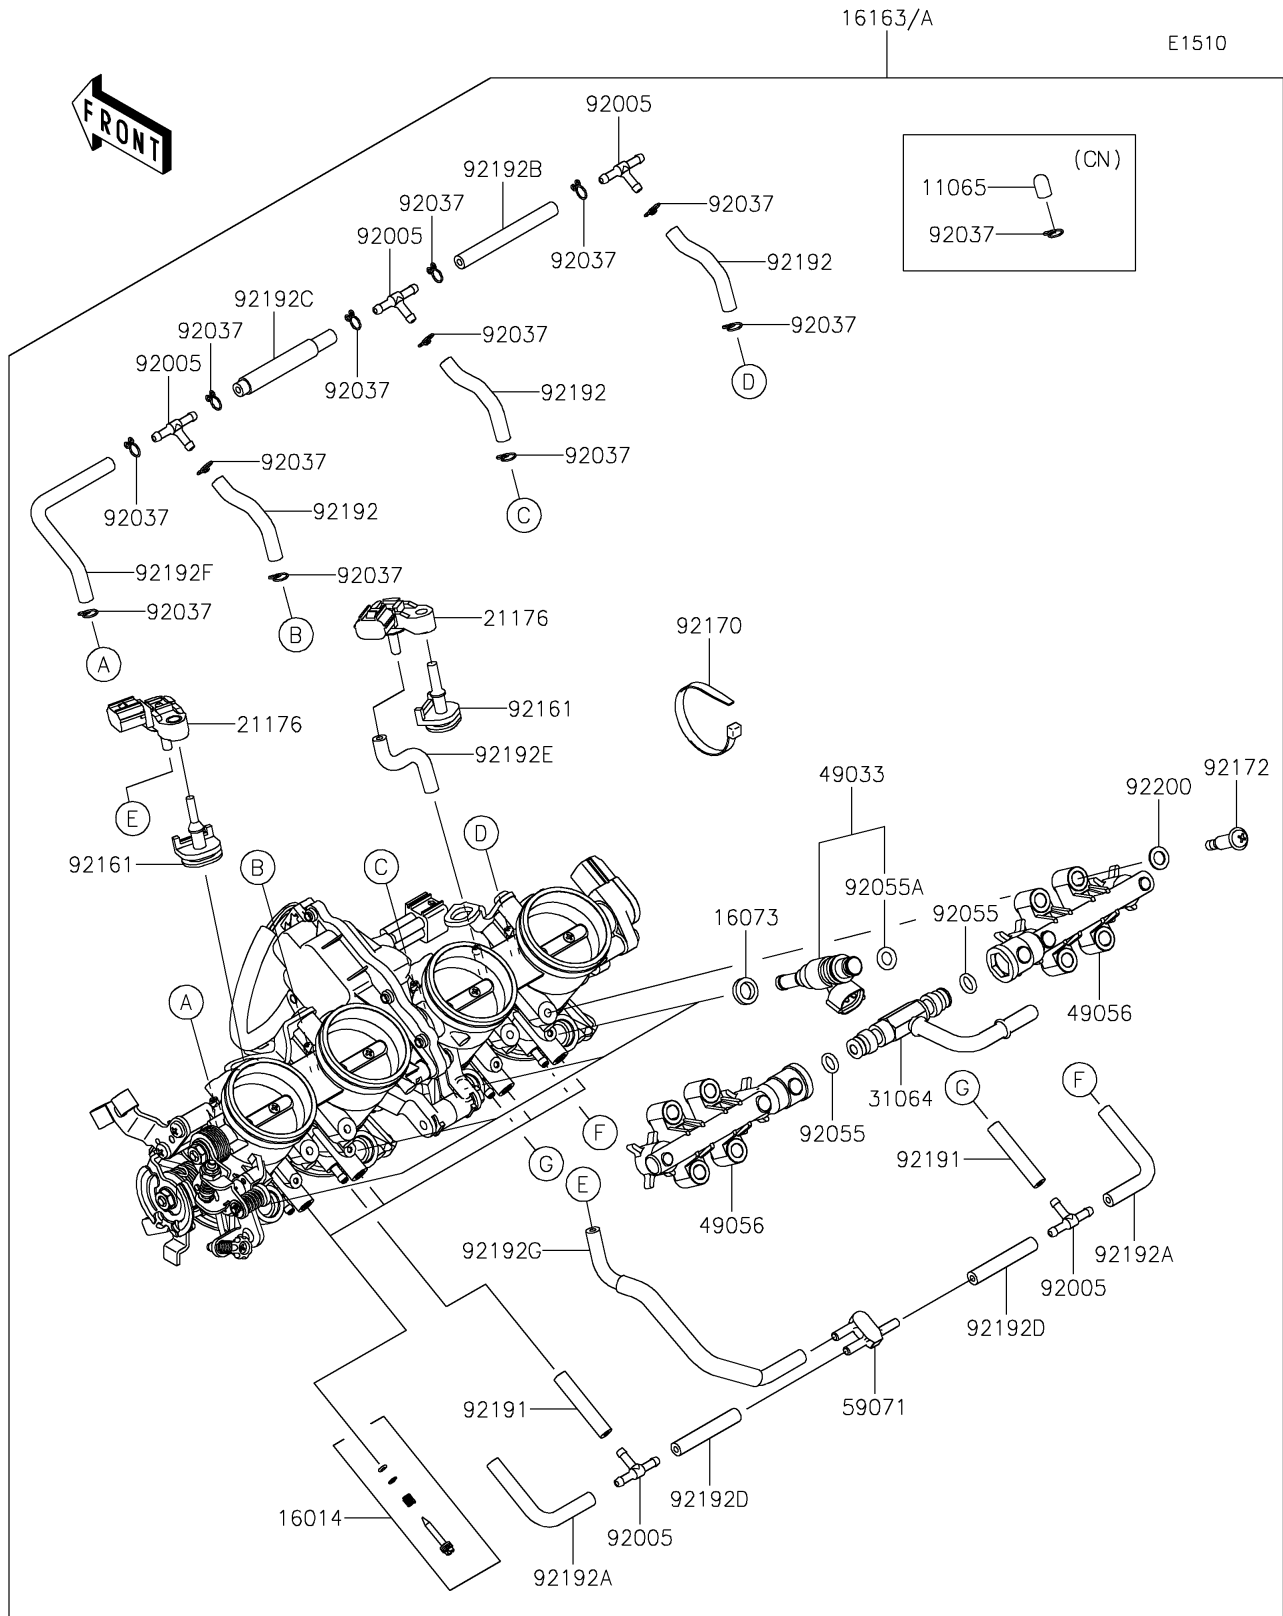

2023 Z900RS CAFE PARTS DIAGRAM

Throttle

2023 Z900RS CAFE PARTS LIST

Throttle

ITEM NAME	PART NUMBER	QUANTITY
SCREW-PILOT AIR (Ref # 16014)	16014-0017	4
INSULATOR,INJECTER (Ref # 16073)	16073-1123	4
THROTTLE-ASSY (Ref # 16163)	16163-1254	1
SENSOR,PRESSURE (Ref # 21176)	21176-0906	2
PIPE-COMP (Ref # 31064)	31064-0692	1
NOZZLE-INJECTION (Ref # 49033)	49033-0034	4
PIPE-INJECTION (Ref # 49056)	49056-0049	2
JOINT (Ref # 59071)	59071-0022	1
FITTING (Ref # 92005)	92005-1380	5
CLAMP,TUBE (Ref # 92037)	92037-1124	12
RING-O (Ref # 92055)	92055-0761	2
RING-O,REGULATOR-FUEL (Ref # 92055A)	92055-2187	4
DAMPER (Ref # 92161)	92161-0673	2
CLAMP (Ref # 92170)	92170-3749	1
SCREW,PIPE INJECTION (Ref # 92172)	92172-0828	4
TUBE,3.2X7.4X40 (Ref # 92191)	92191-1551	2
TUBE,3.5X7.5X55 (Ref # 92192)	92192-1349	3
TUBE,3.2X7.4X75 (Ref # 92192A)	92192-1446	2
TUBE,3.5X7.5X70 (Ref # 92192B)	92192-1447	1
TUBE,3.5X7.5X115 (Ref # 92192C)	92192-1495	1
TUBE,3.2X7.4X45 (Ref # 92192D)	92192-1617	2
TUBE,3.2X7.4X55 (Ref # 92192E)	92192-1802	1
TUBE,3.5X7.5X115 (Ref # 92192F)	92192-1804	1
TUBE,3.2X7.4X175 (Ref # 92192G)	92192-1805	1
WASHER (Ref # 92200)	92200-3807	4