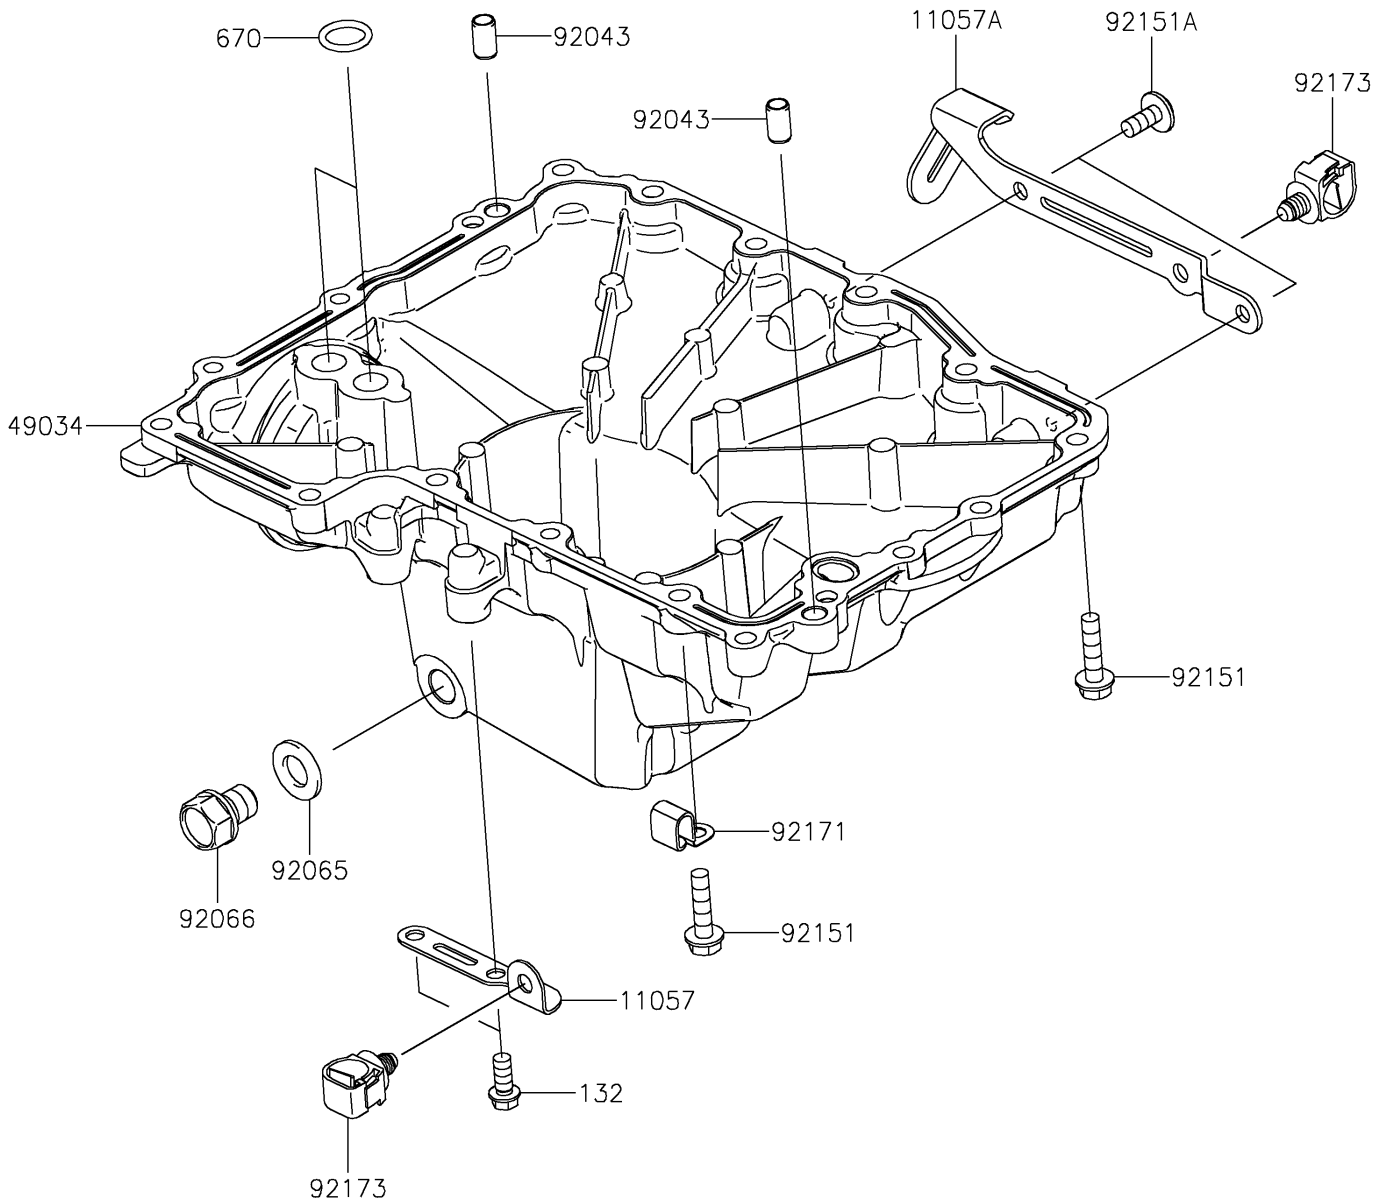

2024 Z900RS CAFE ABS PARTS DIAGRAM

Oil Pan

E1434

2024 Z900RS CAFE ABS PARTS LIST

Oil Pan

ITEM NAME	PART NUMBER	QUANTITY
BRACKET (Ref # 11057)	11057-1316	1
BRACKET,OXYGEN SENSOR (Ref # 11057A)	11057-1595	1
PAN-OIL (Ref # 49034)	49034-0578	1
PIN,6.2X8X14 (Ref # 92043)	92043-1263	2
GASKET,12X22X2 (Ref # 92065)	92065-097	1
PLUG,12X15 (Ref # 92066)	92066-0079	1
BOLT,FLANGED,6X25 (Ref # 92151)	92151-1225	18
BOLT,SOCKET,6X14 (Ref # 92151A)	92151-1654	2
CLAMP (Ref # 92171)	92171-0534	1
CLAMP,12MM DIA. (Ref # 92173)	92173-0736	2
BOLT-FLANGED-SMALL,6X14 (Ref # 132)	132BC0614	2
O RING,14MM (Ref # 670)	670D2014	2