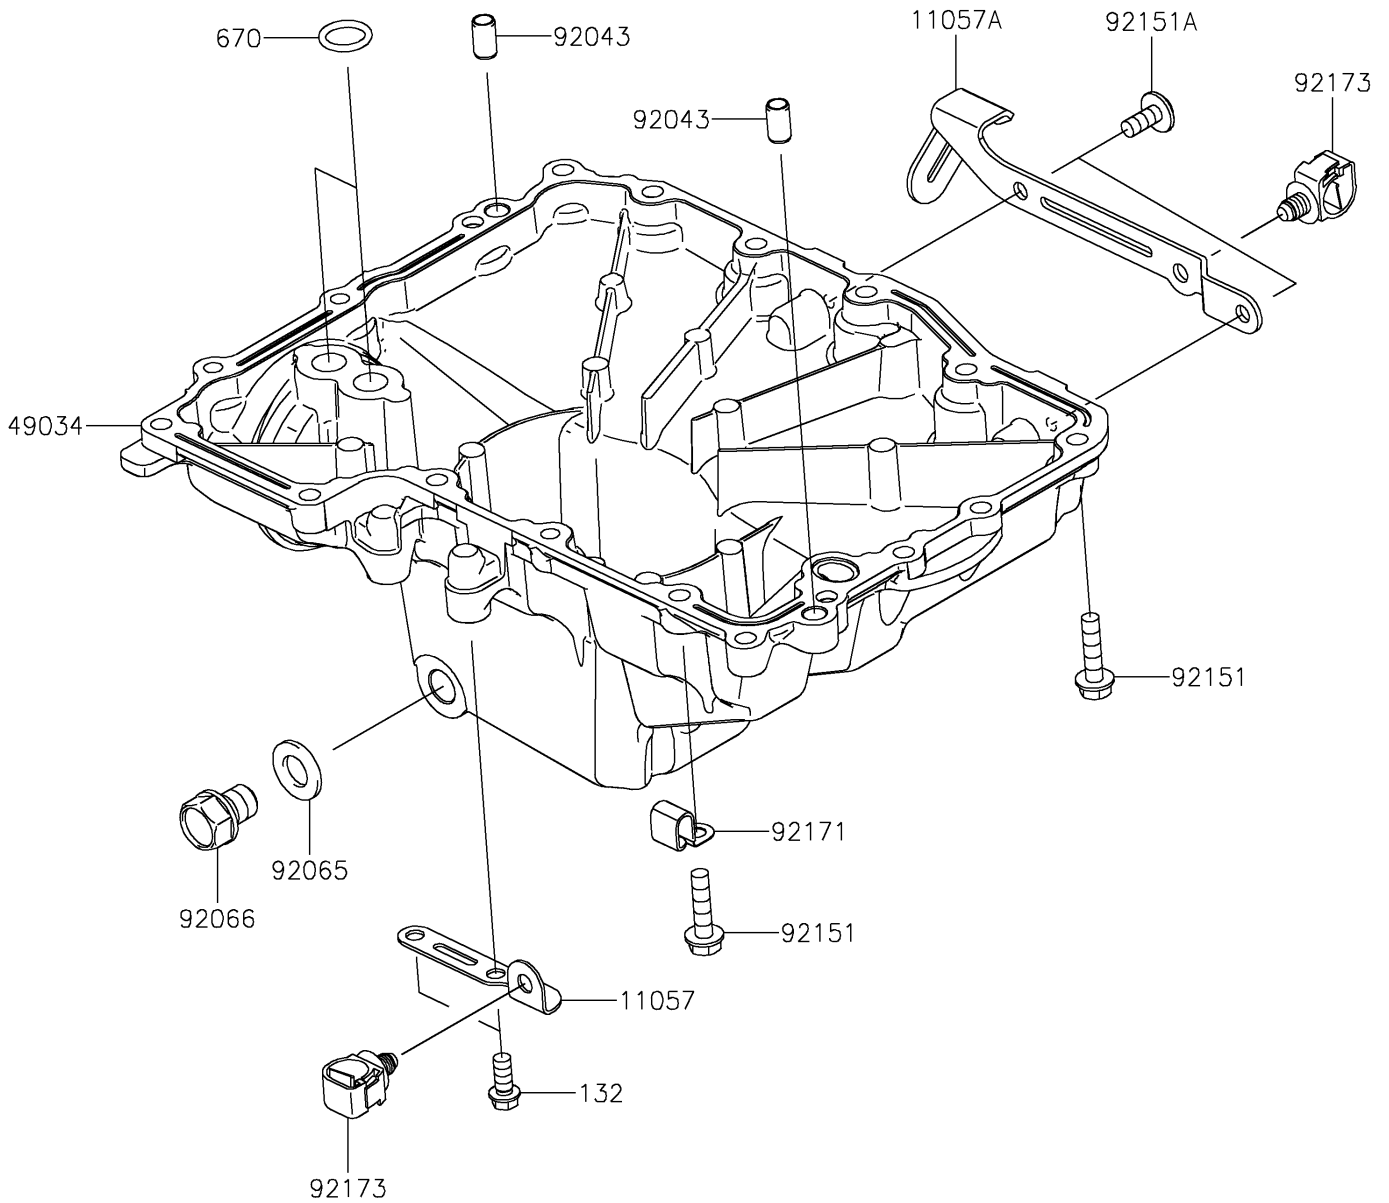

2023 Z900RS CAFE PARTS DIAGRAM

Oil Pan

E1434

2023 Z900RS CAFE PARTS LIST

Oil Pan

ITEM NAME	PART NUMBER	QUANTITY
BRACKET (Ref # 11057)	11057-1316	1
BRACKET,OXYGEN SENSOR (Ref # 11057A)	11057-1595	1
PAN-OIL (Ref # 49034)	49034-0578	1
PIN,6.2X8X14 (Ref # 92043)	92043-1263	2
GASKET,12X22X2 (Ref # 92065)	92065-097	1
PLUG,12X15 (Ref # 92066)	92066-0079	1
BOLT,FLANGED,6X25 (Ref # 92151)	92151-1225	18
BOLT,SOCKET,6X14 (Ref # 92151A)	92151-1654	2
CLAMP (Ref # 92171)	92171-0534	1
CLAMP,12MM DIA. (Ref # 92173)	92173-0736	2
BOLT-FLANGED-SMALL,6X14 (Ref # 132)	132BC0614	2
O RING,14MM (Ref # 670)	670D2014	2