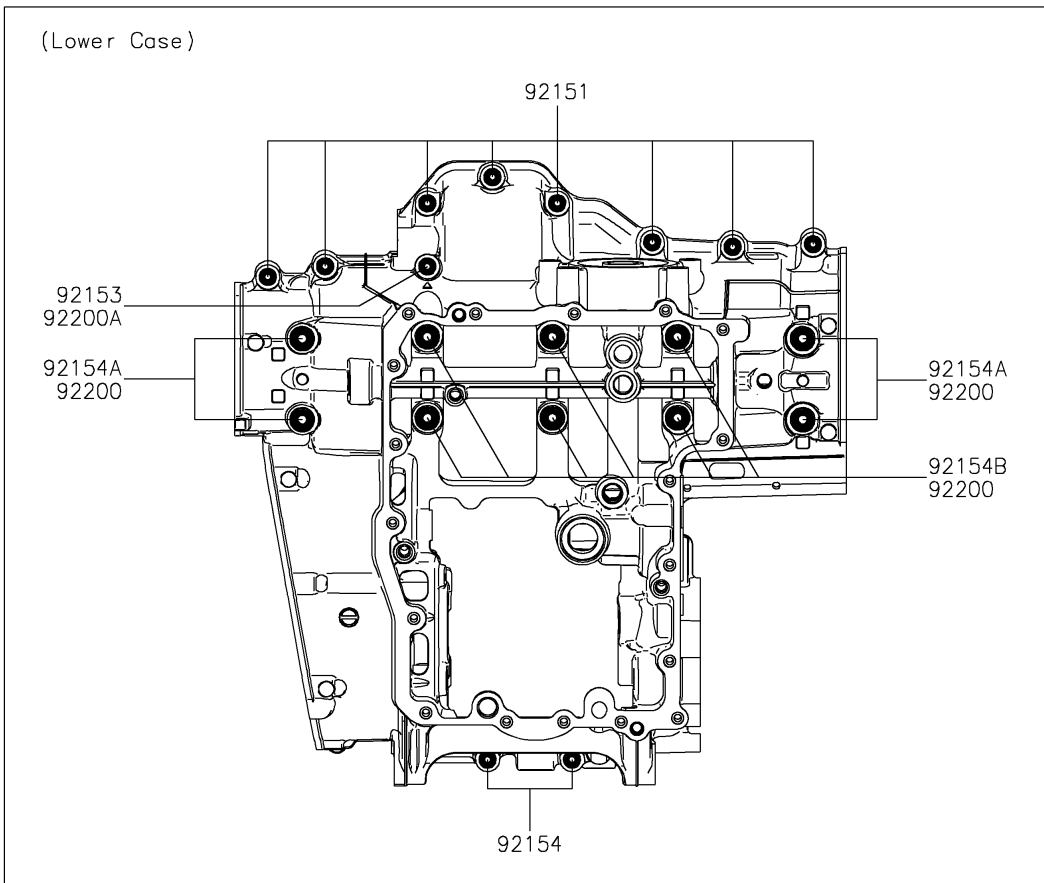

# 2024 Z900RS CAFE ABS PARTS DIAGRAM

## Crankcase Bolt Pattern

E1412

## 2024 Z900RS CAFE ABS PARTS LIST

### Crankcase Bolt Pattern

ITEM NAME	PART NUMBER	QUANTITY
BOLT,FLANGED,7X85 (Ref # 92150)	92150-1251	3
BOLT,8X70 (Ref # 92150A)	92150-1483	2
BOLT,6X40 (Ref # 92150B)	92150-1794	3
BOLT,FLANGED,7X45 (Ref # 92151)	92151-1539	8
BOLT,FLANGED,7X60 (Ref # 92153)	92153-1045	1
BOLT,FLANGED,6X68 (Ref # 92153A)	92153-1637	2
BOLT,FLANGED,7X50 (Ref # 92154)	92154-0372	3
BOLT,FLANGED,9X100 (Ref # 92154A)	92154-2639	4
BOLT,FLANGED,9X90 (Ref # 92154B)	92154-2640	6
WASHER,9.2X19X2.3 (Ref # 92200)	92200-0115	10
WASHER (Ref # 92200A)	92200-0556	2