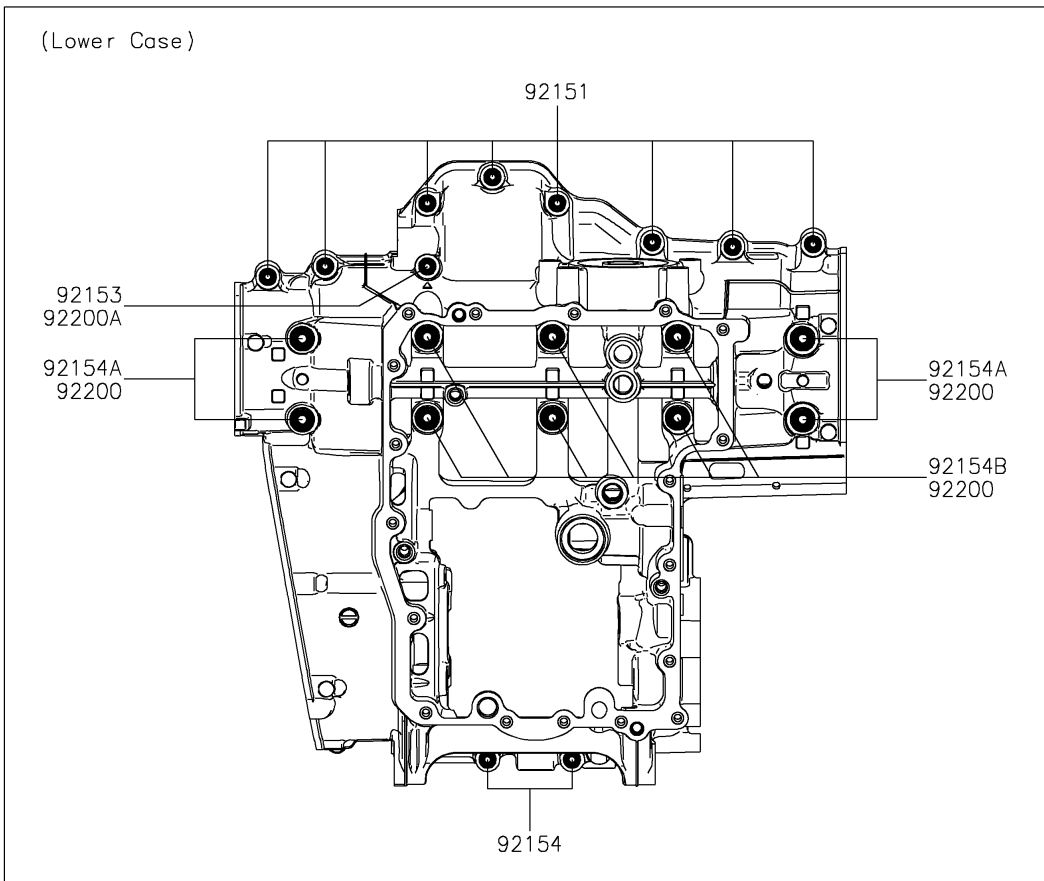

2023 Z900RS CAFE PARTS DIAGRAM

Crankcase Bolt Pattern

E1412

2023 Z900RS CAFE PARTS LIST

Crankcase Bolt Pattern

ITEM NAME	PART NUMBER	QUANTITY
BOLT,FLANGED,7X85 (Ref # 92150)	92150-1251	3
BOLT,8X70 (Ref # 92150A)	92150-1483	2
BOLT,6X40 (Ref # 92150B)	92150-1794	3
BOLT,FLANGED,7X45 (Ref # 92151)	92151-1539	8
BOLT,FLANGED,7X60 (Ref # 92153)	92153-1045	1
BOLT,FLANGED,6X68 (Ref # 92153A)	92153-1637	2
BOLT,FLANGED,7X50 (Ref # 92154)	92154-0372	3
BOLT,FLANGED,9X100 (Ref # 92154A)	92154-2639	4
BOLT,FLANGED,9X90 (Ref # 92154B)	92154-2640	6
WASHER,9.2X19X2.3 (Ref # 92200)	92200-0115	10
WASHER (Ref # 92200A)	92200-0556	2