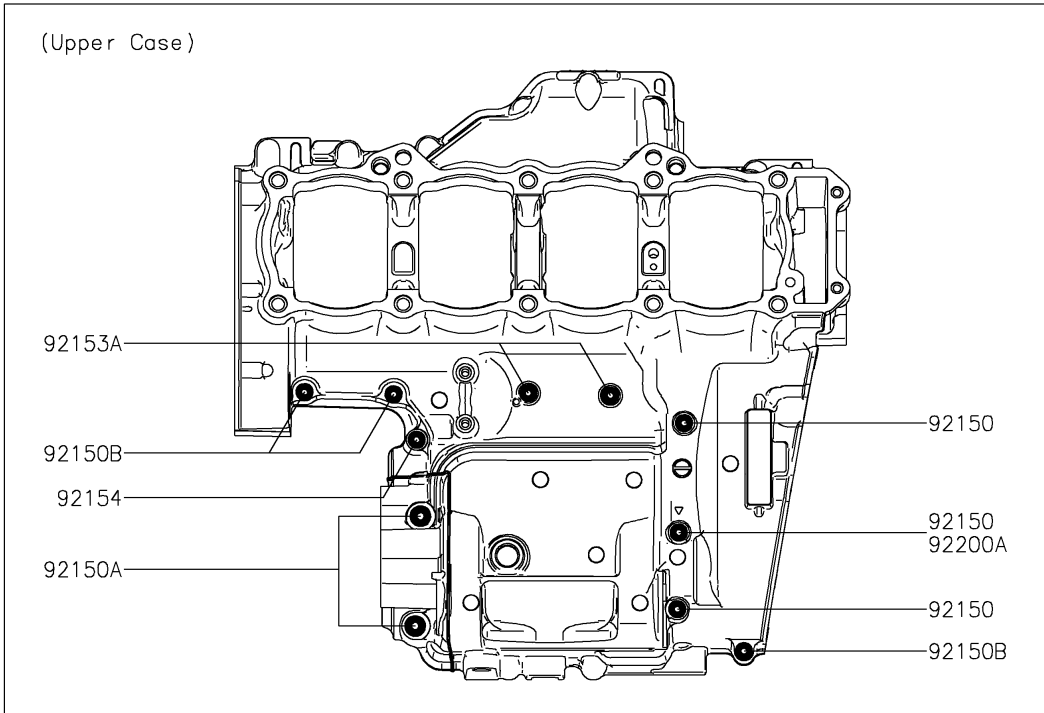

2023 Z900RS CAFE PARTS DIAGRAM

Crankcase Bolt Pattern

E1412

2023 Z900RS CAFE PARTS LIST

Crankcase Bolt Pattern

ITEM NAME	PART NUMBER	QUANTITY
BOLT,FLANGED,7X85 (Ref # 92150)	92150-1251	3
BOLT,8X70 (Ref # 92150A)	92150-1483	2
BOLT,6X40 (Ref # 92150B)	92150-1794	3
BOLT,FLANGED,7X45 (Ref # 92151)	92151-1539	8
BOLT,FLANGED,7X60 (Ref # 92153)	92153-1045	1
BOLT,FLANGED,6X68 (Ref # 92153A)	92153-1637	2
BOLT,FLANGED,7X50 (Ref # 92154)	92154-0372	3
BOLT,FLANGED,9X100 (Ref # 92154A)	92154-2639	4
BOLT,FLANGED,9X90 (Ref # 92154B)	92154-2640	6
WASHER,9.2X19X2.3 (Ref # 92200)	92200-0115	10
WASHER (Ref # 92200A)	92200-0556	2