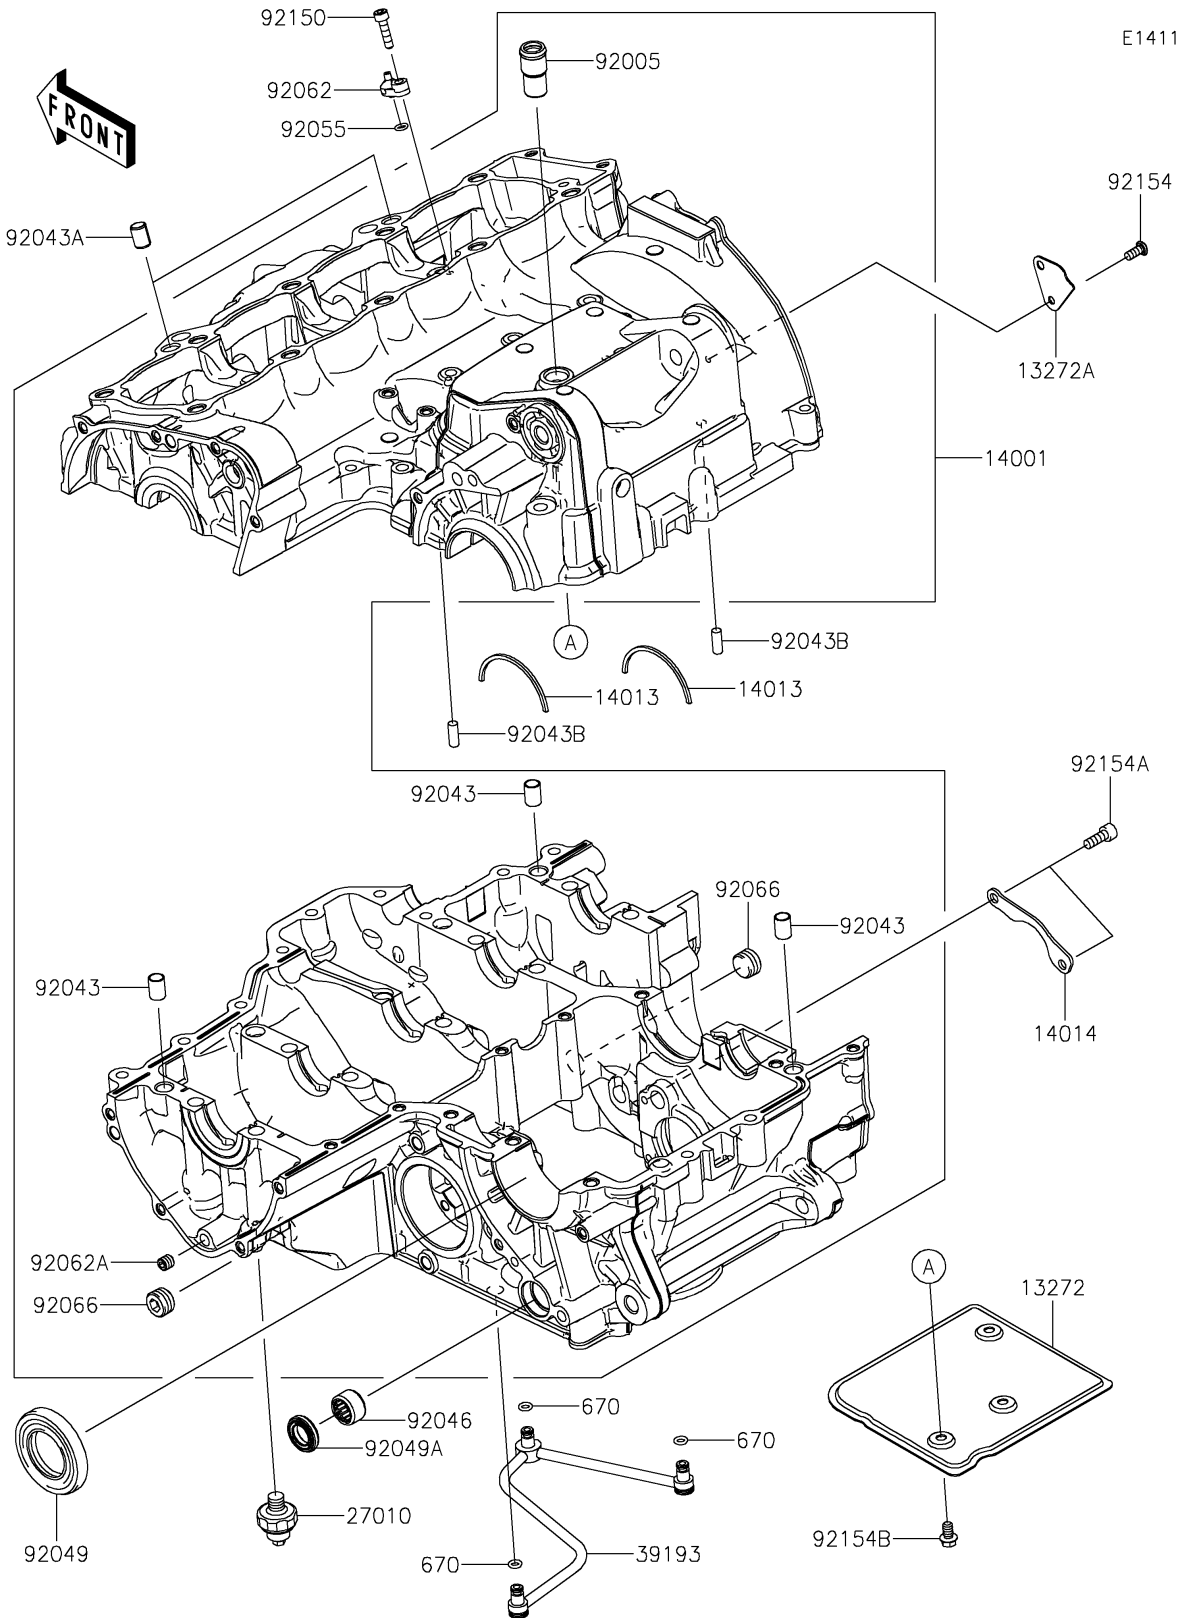

# 2024 Z900RS CAFE ABS PARTS DIAGRAM

## Crankcase

## 2024 Z900RS CAFE ABS PARTS LIST

### Crankcase

ITEM NAME	PART NUMBER	QUANTITY
PLATE,BREATHER,UPP (Ref # 13272)	13272-0698	1
PLATE,BREATHER,SIDE (Ref # 13272A)	13272-0699	1
SET-CRANKCASE (Ref # 14001)	14001-0727	1
RING-POSITION (Ref # 14013)	14013-1051	2
PLATE-POSITION (Ref # 14014)	14014-0036	1
SWITCH,OIL PRESSURE (Ref # 27010)	27010-1313	1
PIPE-OIL (Ref # 39193)	39193-0054	1
FITTING,BREATHER (Ref # 92005)	92005-1238	1
PIN,DOWEL,10X14 (Ref # 92043)	92043-1037	3
PIN,8.2X10X14 (Ref # 92043A)	92043-1264	2
PIN,6X16 (Ref # 92043B)	92043-1690	2
BEARING-NEEDLE,HK1412FM (Ref # 92046)	92046-0043	1
SEAL-OIL,TC32578 (Ref # 92049)	92049-1474	1
SEAL-OIL,TC14245 (Ref # 92049A)	92049-1520	1
RING-O,5.5X1.5 (Ref # 92055)	92055-1339	1
NOZZLE,OIL JET (Ref # 92062)	92062-0040	1
NOZZLE (Ref # 92062A)	92062-0046	1
PLUG (Ref # 92066)	92066-0836	2
BOLT,SOCKET,5X20 (Ref # 92150)	92150-1019	1
BOLT,TORX,5X12 (Ref # 92154)	92154-0299	1
BOLT,SOCKET,6X16 (Ref # 92154A)	92154-0484	2
BOLT,FLANGED,6X10 (Ref # 92154B)	92154-1887	3
O RING (Ref # 670)	670D1505	3