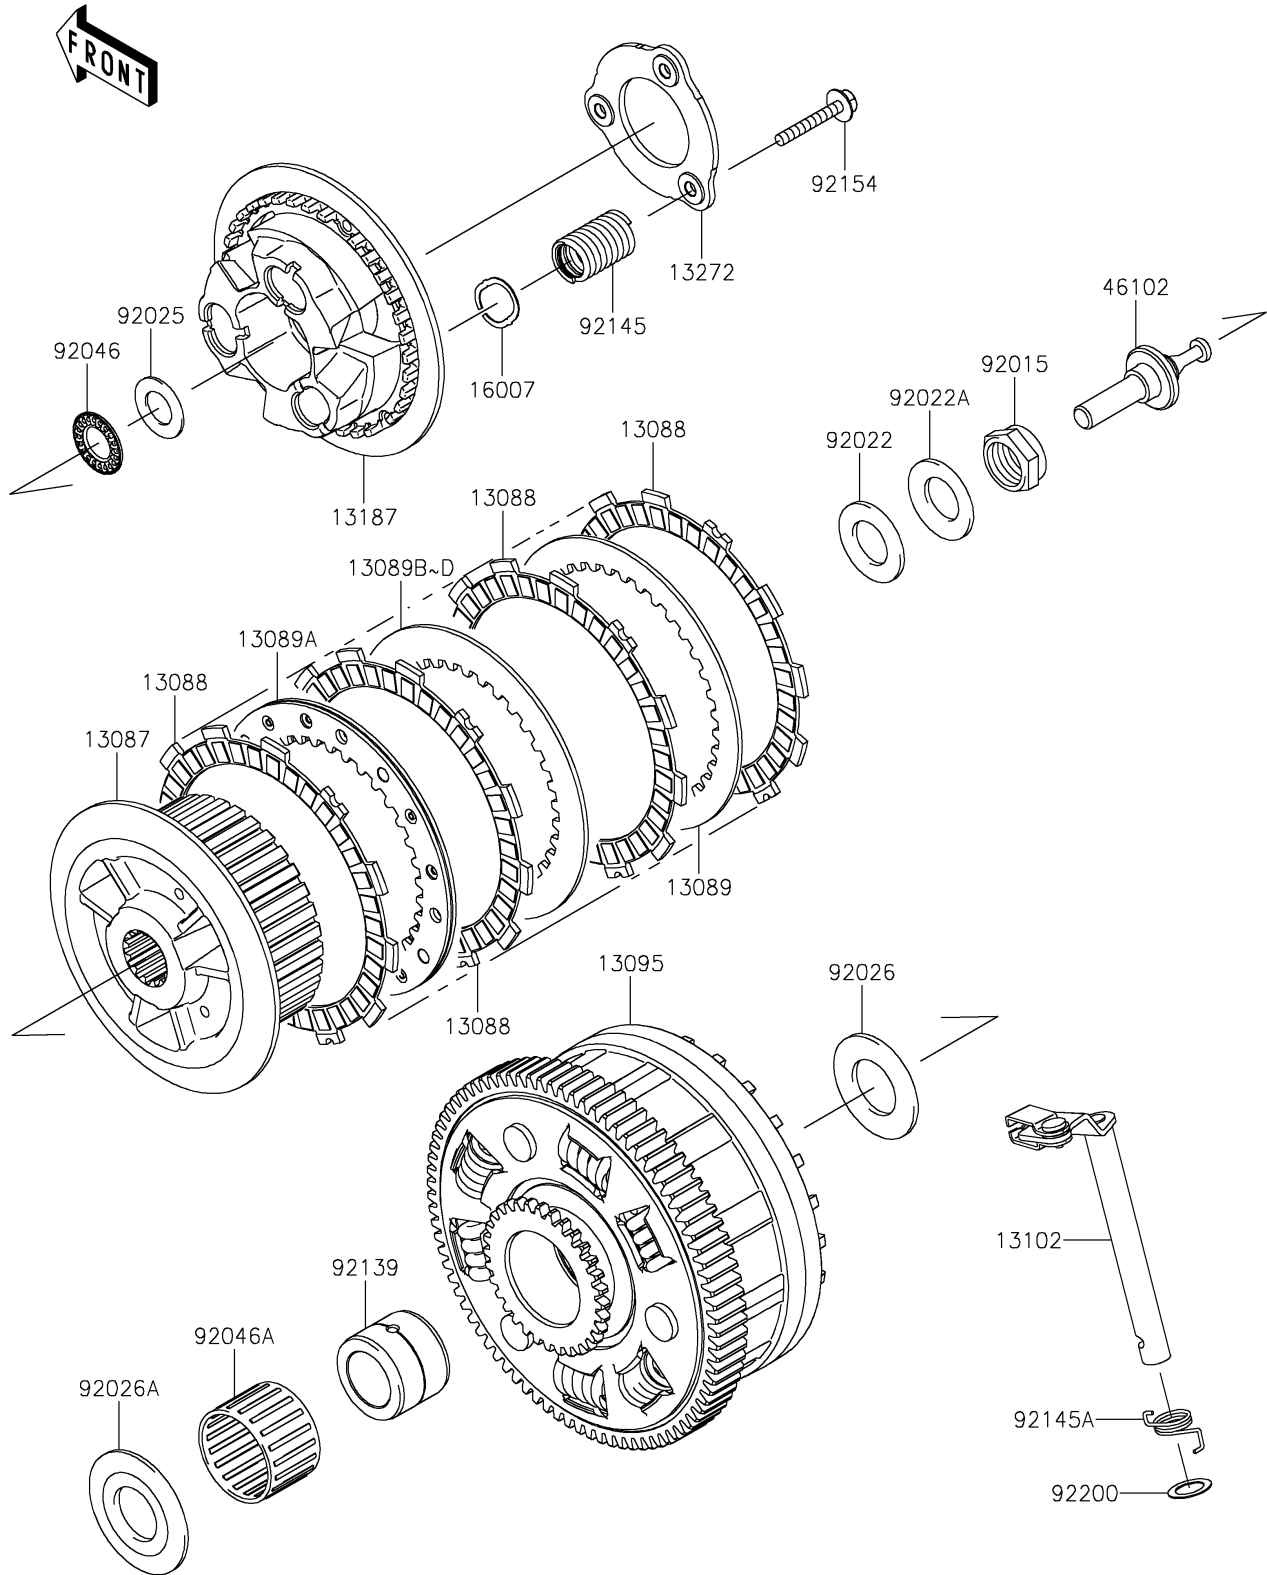

# 2024 Z900RS CAFE ABS PARTS DIAGRAM

Clutch

E1350

## 2024 Z900RS CAFE ABS PARTS LIST

### Clutch

ITEM NAME	PART NUMBER	QUANTITY
HUB-CLUTCH (Ref # 13087)	13087-0583	1
PLATE-FRICTION (Ref # 13088)	13088-0568	9
PLATE-CLUTCH,T=2.3 (Ref # 13089)	13089-0023	1
PLATE-CLUTCH,SPG COMP (Ref # 13089A)	13089-0024	1
PLATE-CLUTCH,T=2.0 (Ref # 13089B)	13089-1073	AR
PLATE-CLUTCH,T=2.3 (Ref # 13089C)	13089-1084	6
PLATE-CLUTCH,T=2.6 (Ref # 13089D)	13089-1115	AR
HOUSING-COMP-CLUTCH (Ref # 13095)	13095-0601	1
RELEASE-COMP-CLUTCH (Ref # 13102)	13102-0075	1
PLATE-CLUTCH OPERATING (Ref # 13187)	13187-0031	1
PLATE (Ref # 13272)	13272-1413	1
SEAT-SPRING (Ref # 16007)	16007-0711	3
ROD (Ref # 46102)	46102-0621	1
NUT,20MM (Ref # 92015)	92015-1555	1
WASHER,20.3X36X2.3 (Ref # 92022)	92022-1116	1
WASHER,20.3X36X3.7 (Ref # 92022A)	92022-1868	1
SHIM,15.3X27.5X1.20 (Ref # 92025)	92025-1137	1
SPACER,25.5X47X2.5 (Ref # 92026)	92026-022	1
SPACER (Ref # 92026A)	92026-1497	1
BEARING-NEEDLE,AXK1102 (Ref # 92046)	92046-1052	1
BEARING-NEEDLE,K38X43X28.8X (Ref # 92046A)	92046-1263	1
BUSHING,25X38X29.05 (Ref # 92139)	92139-0067	1
SPRING (Ref # 92145)	92145-1745	3
SPRING,RELEASE-COMP (Ref # 92145A)	92145-1769	1
BOLT,FLANGED,6X35 (Ref # 92154)	92154-1116	3
WASHER,12X18.5X0.5 (Ref # 92200)	92200-1487	1