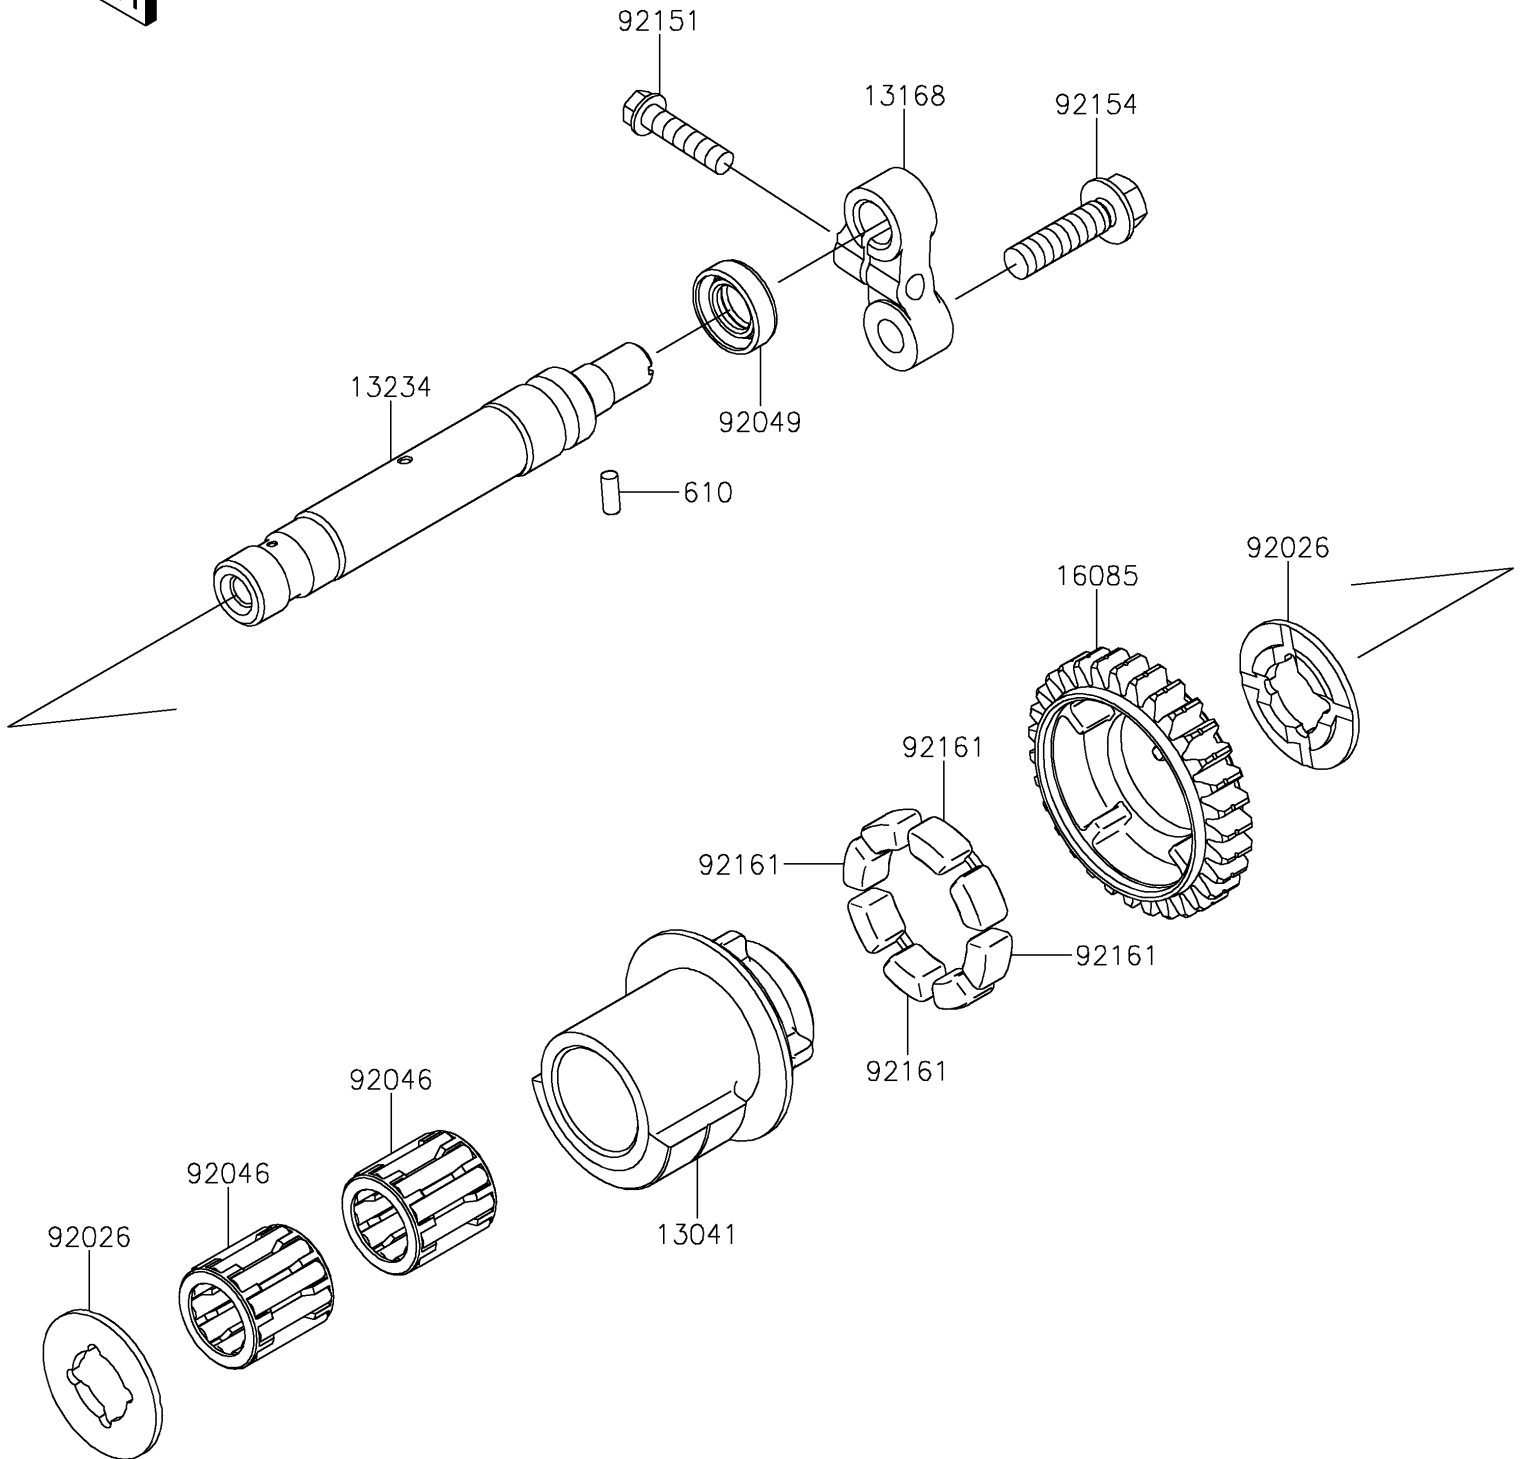

2024 Z900RS CAFE ABS PARTS DIAGRAM

Balancer

E1323

2024 Z900RS CAFE ABS PARTS LIST

Balancer

ITEM NAME	PART NUMBER	QUANTITY
BALANCER (Ref # 13041)	13041-0559	1
LEVER (Ref # 13168)	13168-0115	1
SHAFT-COMP (Ref # 13234)	13234-0038	1
GEAR,BALANCER,31T (Ref # 16085)	16085-0134	1
SPACER (Ref # 92026)	92026-0082	2
BEARING-NEEDLE (Ref # 92046)	92046-1266	2
SEAL-OIL,TC 12X22X7 (Ref # 92049)	92049-2204	1
BOLT,FLANGED-SMALL,6X25 (Ref # 92151)	92151-1930	1
BOLT,FLANGED,8X30 (Ref # 92154)	92154-1796	1
DAMPER (Ref # 92161)	92161-1055	4
ROLLER,4X10 (Ref # 610)	610A0410	1