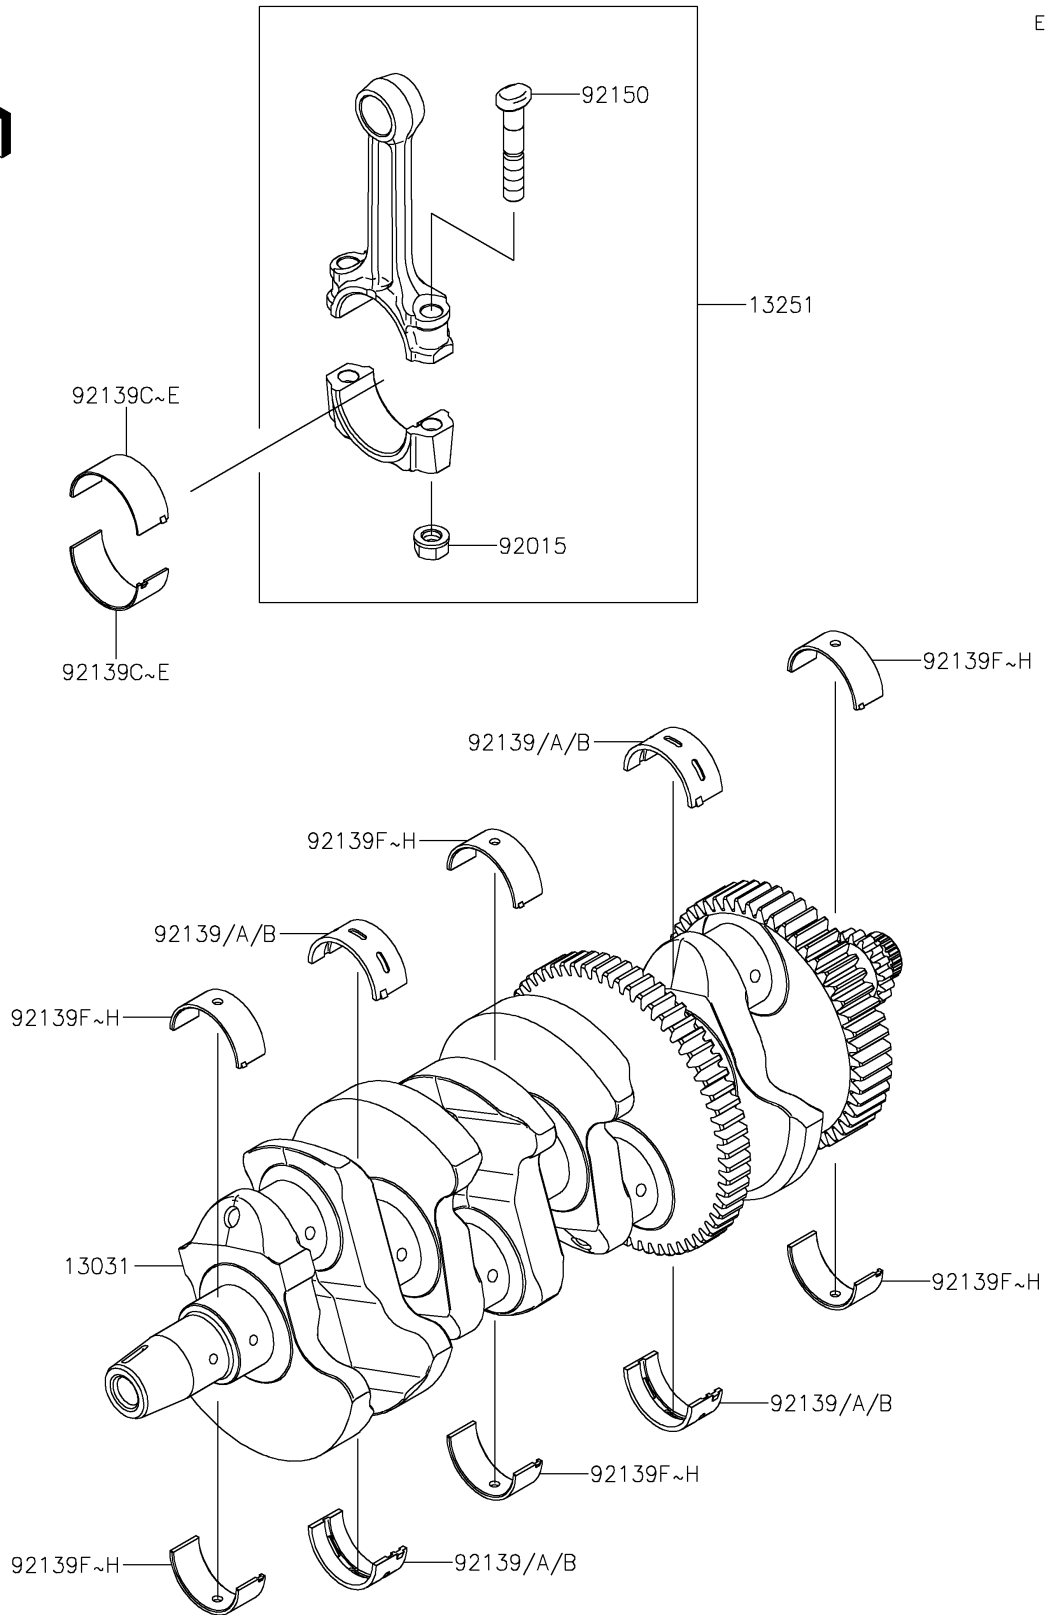

# 2024 Z900RS CAFE ABS PARTS DIAGRAM

Crankshaft

E1321

## 2024 Z900RS CAFE ABS PARTS LIST

### Crankshaft

ITEM NAME	PART NUMBER	QUANTITY
CRANKSHAFT-COMP (Ref # 13031)	13031-0935	1
ROD-ASSY-CONNECTING,II (Ref # 13251)	13251-0739-II	4
NUT,FLANGED,8MM (Ref # 92015)	92015-1311	8
BUSHING,CRANK #2&#4,BLUE (Ref # 92139)	92139-0032	AR
BUSHING,CRANK #2&#4,BLACK (Ref # 92139A)	92139-0033	4
BUSHING,CRANK #2&#4,BROWN (Ref # 92139B)	92139-0034	AR
BUSHING,CRANK PIN,BLUE (Ref # 92139C)	92139-0122	AR
BUSHING,CRANK PIN,BLACK (Ref # 92139D)	92139-0123	8
BUSHING,CRANK PIN,BROWN (Ref # 92139E)	92139-0124	AR
BUSHING,CRANK,#1&#3&#5,BLUE (Ref # 92139F)	92139-0217	AR
BUSHING,CRANK,#1&#3&#5,BLACK (Ref # 92139G)	92139-0218	6
BUSHING,CRANK,#1&#3&#5,BROWN (Ref # 92139H)	92139-0219	AR
BOLT,CONNECTING ROD,8MM (Ref # 92150)	92150-1216	8