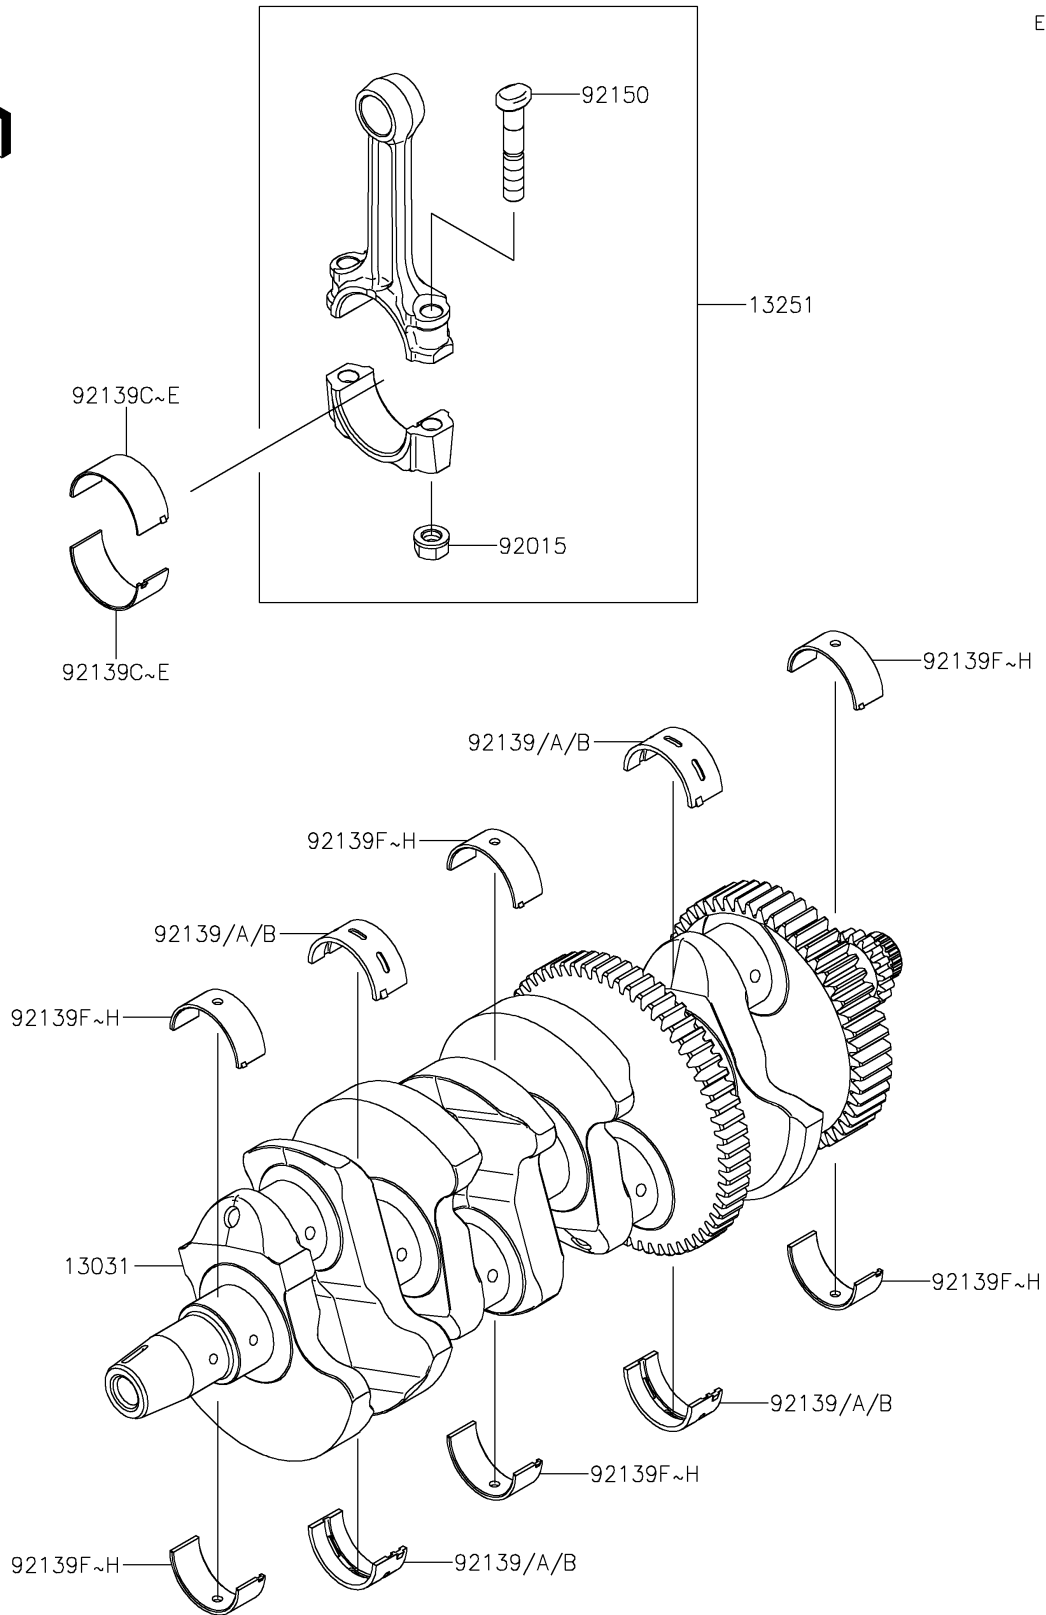

# 2023 Z900RS CAFE PARTS DIAGRAM

Crankshaft

E1321

## 2023 Z900RS CAFE PARTS LIST

### Crankshaft

ITEM NAME	PART NUMBER	QUANTITY
CRANKSHAFT-COMP (Ref # 13031)	13031-0935	1
ROD-ASSY-CONNECTING,II (Ref # 13251)	13251-0739-II	4
NUT,FLANGED,8MM (Ref # 92015)	92015-1311	8
BUSHING,CRANK #2&#4,BLUE (Ref # 92139)	92139-0032	AR
BUSHING,CRANK #2&#4,BLACK (Ref # 92139A)	92139-0033	4
BUSHING,CRANK #2&#4,BROWN (Ref # 92139B)	92139-0034	AR
BUSHING,CRANK PIN,BLUE (Ref # 92139C)	92139-0122	AR
BUSHING,CRANK PIN,BLACK (Ref # 92139D)	92139-0123	8
BUSHING,CRANK PIN,BROWN (Ref # 92139E)	92139-0124	AR
BUSHING,CRANK,#1&#3&#5,BLUE (Ref # 92139F)	92139-0217	AR
BUSHING,CRANK,#1&#3&#5,BLACK (Ref # 92139G)	92139-0218	6
BUSHING,CRANK,#1&#3&#5,BROWN (Ref # 92139H)	92139-0219	AR
BOLT,CONNECTING ROD,8MM (Ref # 92150)	92150-1216	8