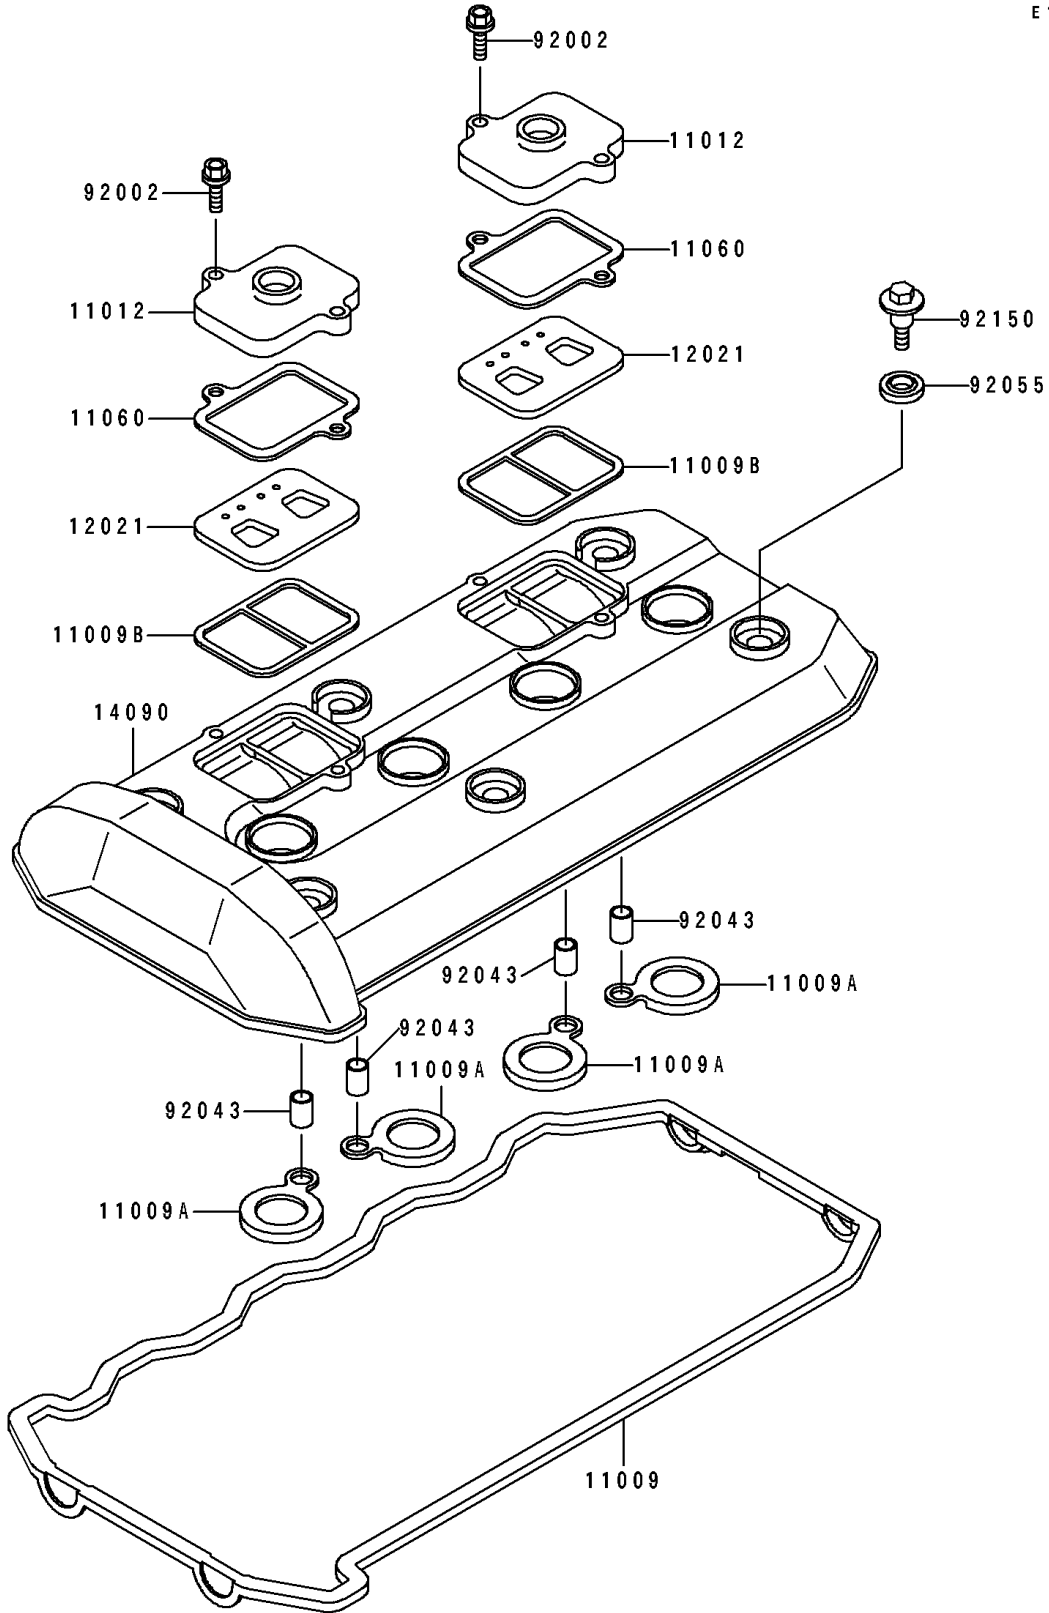

1996 GPZ 1100 ABS PARTS DIAGRAM

Cylinder Head Cover

E 1112

1996 GPZ 1100 ABS PARTS LIST

Cylinder Head Cover

ITEM NAME	PART NUMBER	QUANTITY
GASKET,HEAD COVER (Ref # 11009)	11009-1724	1
GASKET,SPARK PLUG (Ref # 11009A)	11009-1725	4
GASKET,REED VALVE (Ref # 11009B)	11009-1857	2
CAP,REED VALVE (Ref # 11012)	11012-1532	2
GASKET,REED VALVE CAP (Ref # 11060)	11060-1688	2
VALVE-ASSY-REED (Ref # 12021)	12021-1053	2
COVER,HEAD (Ref # 14090)	14090-1528	1
BOLT,6X22 (Ref # 92002)	92002-1068	4
PIN,8.2X10X14 (Ref # 92043)	92043-1264	4
RING-O,HEAD COVER BOLT (Ref # 92055)	92055-1352	6
BOLT,HEAD COVER (Ref # 92150)	92150-1447	6