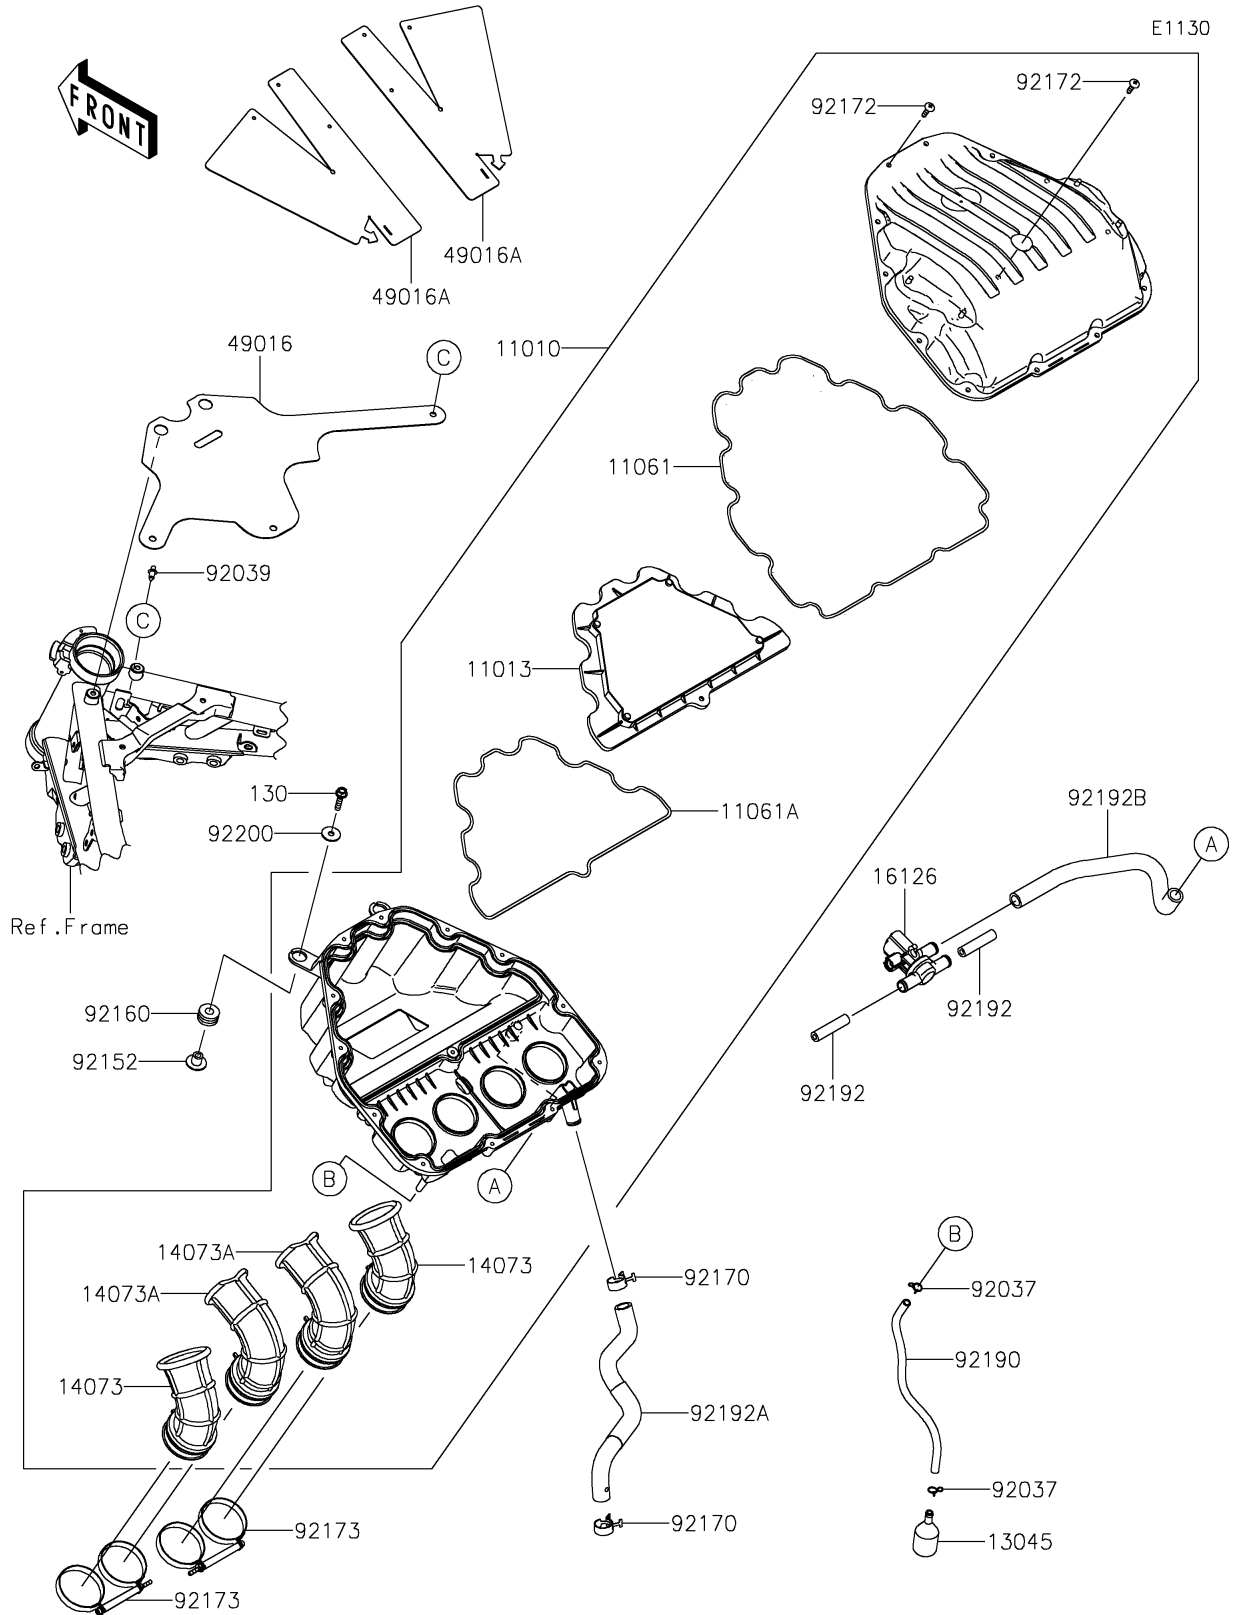

2024 Z900RS CAFE ABS PARTS DIAGRAM

Air Cleaner

2024 Z900RS CAFE ABS PARTS LIST

Air Cleaner

ITEM NAME	PART NUMBER	QUANTITY
FILTER-ASSY-AIR (Ref # 11010)	11010-0952	1
ELEMENT-AIR FILTER (Ref # 11013)	11013-0768	1
GASKET,CASE (Ref # 11061)	11061-1263	1
GASKET,ELEMENT (Ref # 11061A)	11061-1264	1
RECEIVER-OIL (Ref # 13045)	13045-1057	1
DUCT,#1,#4 (Ref # 14073)	14073-0941	2
DUCT,#2,#3 (Ref # 14073A)	14073-0942	2
VALVE,AIR SWITCHING (Ref # 16126)	16126-0745	1
COVER-SEAL,WATERPROOF (Ref # 49016)	49016-0652	1
COVER-SEAL (Ref # 49016A)	49016-0653	2
CLAMP (Ref # 92037)	92037-1712	2
RIVET (Ref # 92039)	92039-0023	1
COLLAR,6.5X10.5X13.1 (Ref # 92152)	92152-0547	2
DAMPER (Ref # 92160)	92160-1162	2
CLAMP (Ref # 92170)	92170-1060	2
SCREW,TAPPING,5X20 (Ref # 92172)	92172-0483	13
CLAMP (Ref # 92173)	92173-2298	2
TUBE,6X9X300 (Ref # 92190)	92190-1253	1
TUBE,HEAD-ASWV (Ref # 92192)	92192-0843	2
TUBE,BLOWBY (Ref # 92192A)	92192-1692	1
TUBE,ASWV-A/C (Ref # 92192B)	92192-1785	1
WASHER,6.5X22X1.6 (Ref # 92200)	92200-1087	2
BOLT-FLANGED,6X25 (Ref # 130)	130BA0625	2