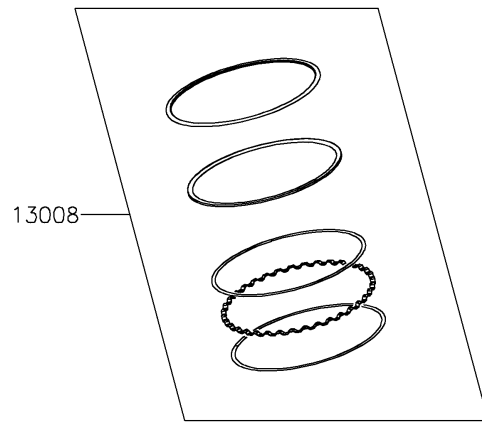

# 2024 Z900RS CAFE ABS PARTS DIAGRAM

Cylinder/Piston(s)

E1120

## 2024 Z900RS CAFE ABS PARTS LIST

Cylinder/Piston(s)

ITEM NAME	PART NUMBER	QUANTITY
CYLINDER-ENGINE (Ref # 11005)	11005-0686	1
GASKET,CYLINDER BASE (Ref # 11061)	11061-0402	1
PISTON-ENGINE (Ref # 13001)	13001-0788	4
PIN-PISTON (Ref # 13002)	13002-0004	4
RING-SET-PISTON (Ref # 13008)	13008-0571	4
WASHER,6.2X11X1 (Ref # 92022)	92022-304	1
RING-SNAP (Ref # 92033)	92033-1054	8
BOLT,6X10 (Ref # 92151)	92151-1344	1