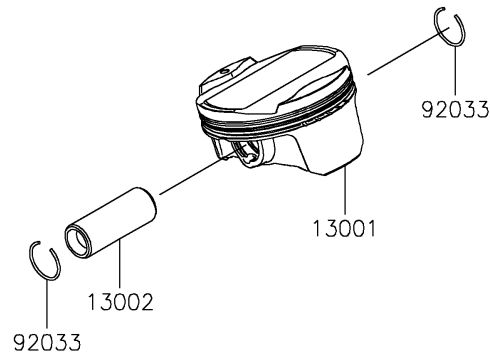

# 2024 Z900RS CAFE ABS PARTS DIAGRAM

Cylinder/Piston(s)

E1120

## 2024 Z900RS CAFE ABS PARTS LIST

Cylinder/Piston(s)

ITEM NAME	PART NUMBER	QUANTITY
CYLINDER-ENGINE (Ref # 11005)	11005-0686	1
GASKET,CYLINDER BASE (Ref # 11061)	11061-0402	1
PISTON-ENGINE (Ref # 13001)	13001-0788	4
PIN-PISTON (Ref # 13002)	13002-0004	4
RING-SET-PISTON (Ref # 13008)	13008-0571	4
WASHER,6.2X11X1 (Ref # 92022)	92022-304	1
RING-SNAP (Ref # 92033)	92033-1054	8
BOLT,6X10 (Ref # 92151)	92151-1344	1