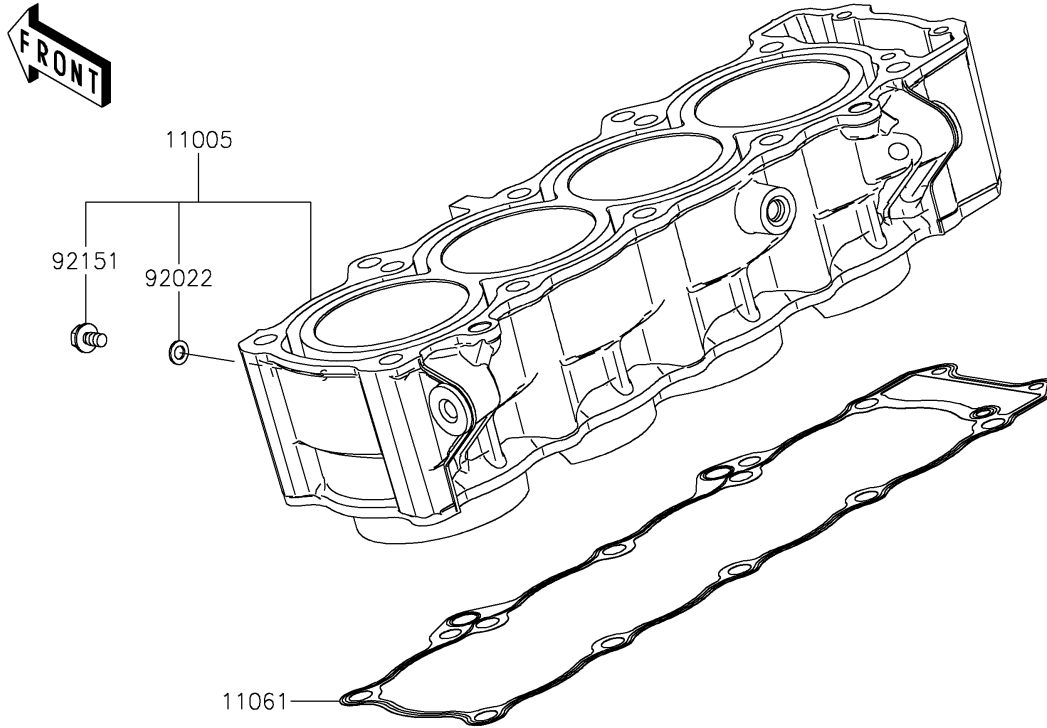

# 2024 Z900RS CAFE ABS PARTS DIAGRAM

Cylinder/Piston(s)

E1120

## 2024 Z900RS CAFE ABS PARTS LIST

Cylinder/Piston(s)

ITEM NAME	PART NUMBER	QUANTITY
CYLINDER-ENGINE (Ref # 11005)	11005-0686	1
GASKET,CYLINDER BASE (Ref # 11061)	11061-0402	1
PISTON-ENGINE (Ref # 13001)	13001-0788	4
PIN-PISTON (Ref # 13002)	13002-0004	4
RING-SET-PISTON (Ref # 13008)	13008-0571	4
WASHER,6.2X11X1 (Ref # 92022)	92022-304	1
RING-SNAP (Ref # 92033)	92033-1054	8
BOLT,6X10 (Ref # 92151)	92151-1344	1