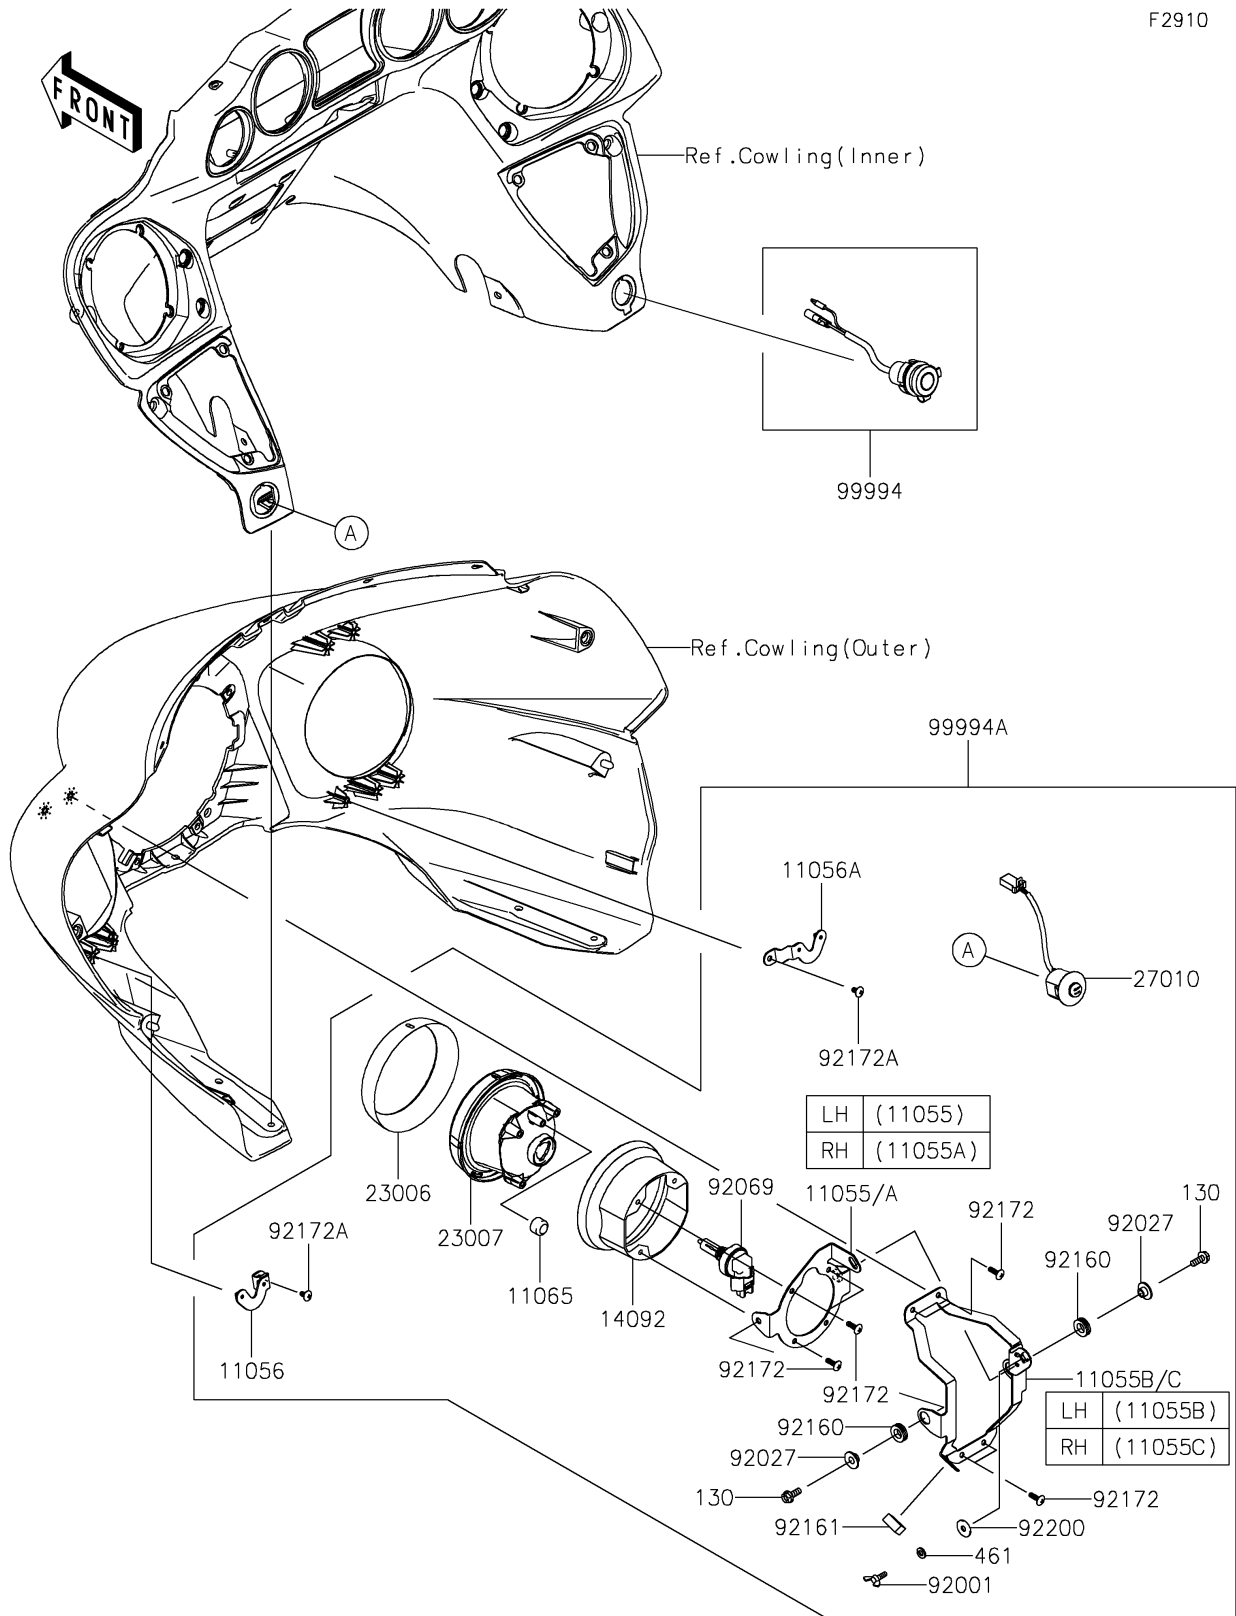

2025 Vulcan 1700 Vaquero ABS PARTS DIAGRAM

Accessory(Aux Driving Light)

F2910

2025 Vulcan 1700 Vaquero ABS PARTS LIST

Accessory(Aux Driving Light)

ITEM NAME	PART NUMBER	QUANTITY
BRACKET,AIMING,LH (Ref # 11055)	11055-0730	1
BRACKET,AIMING,RH (Ref # 11055A)	11055-0990	1
BRACKET,AIMING,LH (Ref # 11055B)	11055-1779	1
BRACKET,AIMING,RH (Ref # 11055C)	11055-1780	1
BRACKET,SUB LAMP,LH,LWR (Ref # 11056)	11056-1145	1
BRACKET,SUB LAMP,RH,LWR (Ref # 11056A)	11056-1146	1
CAP (Ref # 11065)	11065-0135	2
COVER (Ref # 14092)	14092-0130	2
RIM-LAMP (Ref # 23006)	23006-0015	2
LENS-COMP,SUB LAMP (Ref # 23007)	23007-0118	2
SWITCH,SUB LAMP (Ref # 27010)	27010-0107	1
BOLT,WING,6X15 (Ref # 92001)	92001-1703	2
COLLAR,L=7.4 (Ref # 92027)	92027-1848	4
BULB,12V 35W,H8 (Ref # 92069)	92069-0054	2
DAMPER (Ref # 92160)	92160-1278	4
DAMPER (Ref # 92161)	92161-0718	2
SCREW,TAPPING,5X16 (Ref # 92172)	92172-0238	14
SCREW,TAPPING,5X10 (Ref # 92172A)	92172-0262	2
WASHER,6.5X20X1.6 (Ref # 92200)	92200-0283	2
KIT-ACCESSORY,DC SOCKET (Ref # 99994)	99994-0237	1
KIT-ACCESSORY,AUX DRIVING LT (Ref # 99994A)	99994-1097	1
BOLT-FLANGED,6X16 (Ref # 130)	130AA0616	4
WASHER-SPRING,6MM (Ref # 461)	461DA0600	2