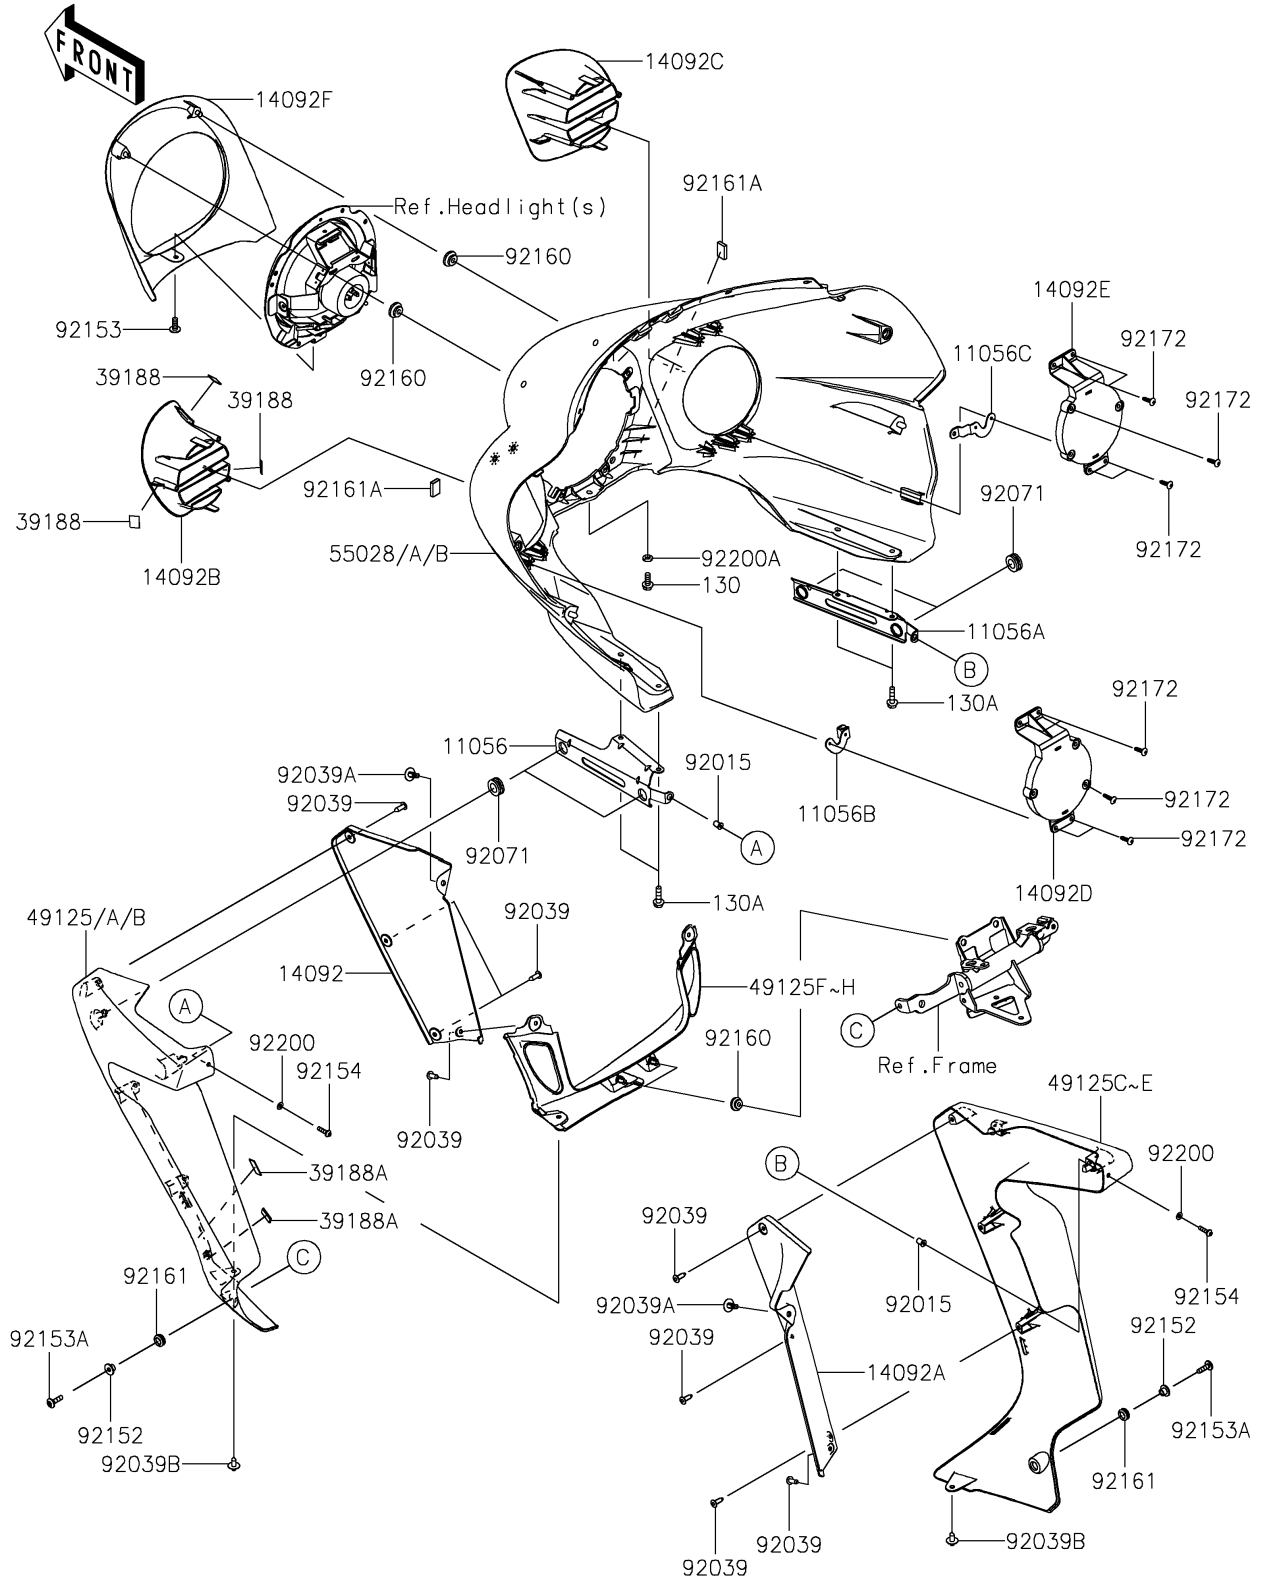

2023 Vulcan 1700 Vaquero ABS PARTS DIAGRAM

Cowling(Outer)

F2871

2023 Vulcan 1700 Vaquero ABS PARTS LIST

Cowling(Outer)

ITEM NAME	PART NUMBER	QUANTITY
BRACKET,SHROUD,LH (Ref # 11056)	11056-0344	1
BRACKET,SHROUD,RH (Ref # 11056A)	11056-0345	1
BRACKET,SUB LAMP,LH,LWR (Ref # 11056B)	11056-1145	1
BRACKET,SUB LAMP,RH,LWR (Ref # 11056C)	11056-1146	1
COVER,SHROUD,INNER,LH (Ref # 14092)	14092-0204	1
COVER,SHROUD,INNER,RH (Ref # 14092A)	14092-0205	1
COVER,SUB LAMP,LH,EBONY (Ref # 14092B)	14092-0209-H8	1
COVER,SUB LAMP,RH,EBONY (Ref # 14092C)	14092-0210-H8	1
COVER,SUB LAMP,INNER,LH (Ref # 14092D)	14092-0211	1
COVER,SUB LAMP,INNER,RH (Ref # 14092E)	14092-0212	1
COVER,HEAD LAMP,EBONY (Ref # 14092F)	14092-0770-H8	1
TAPE (Ref # 39188)	39188-0552	6
TAPE (Ref # 39188A)	39188-0553	4
SHROUD,OUTER,LH,M.M.G.GRAY (Ref # 49125A)	49125-0063-68P	1
SHROUD,OUTER,RH,M.M.G.GRAY (Ref # 49125D)	49125-0064-68P	1
SHROUD,LWR,CNT,M.M.G.GRAY (Ref # 49125G)	49125-0065-68P	1
COWLING,UPP,OUTER,M.M.G.GRAY (Ref # 55028A)	55028-0401-68P	1
NUT,WELL,5MM (Ref # 92015)	92015-1757	2
RIVET (Ref # 92039)	92039-0068	8
RIVET (Ref # 92039A)	92039-0086	2
RIVET (Ref # 92039B)	92039-1289	2
GROMMET (Ref # 92071)	92071-1131	4
COLLAR (Ref # 92152)	92152-0295	2
BOLT,SOCKET,6X16 (Ref # 92153)	92153-0817	1
BOLT,SOCKET,6X22 (Ref # 92153A)	92153-1356	2
BOLT,SOCKET,5X20 (Ref # 92154)	92154-0210	2
DAMPER (Ref # 92160)	92160-1613	4
DAMPER (Ref # 92161)	92161-0266	2
DAMPER (Ref # 92161A)	92161-0717	2

2023 Vulcan 1700 Vaquero ABS PARTS LIST

Cowling(Outer)

ITEM NAME	PART NUMBER	QUANTITY
SCREW,TAPPING,5X20 (Ref # 92172)	92172-0382	14
WASHER,NYLONE,5.3X11.5X0.5 (Ref # 92200)	92200-0006	2
WASHER,6.5X12X2 (Ref # 92200A)	92200-0511	1
BOLT-FLANGED,6X16 (Ref # 130)	130AA0616	1
BOLT-FLANGED,6X25 (Ref # 130A)	130BB0625	4