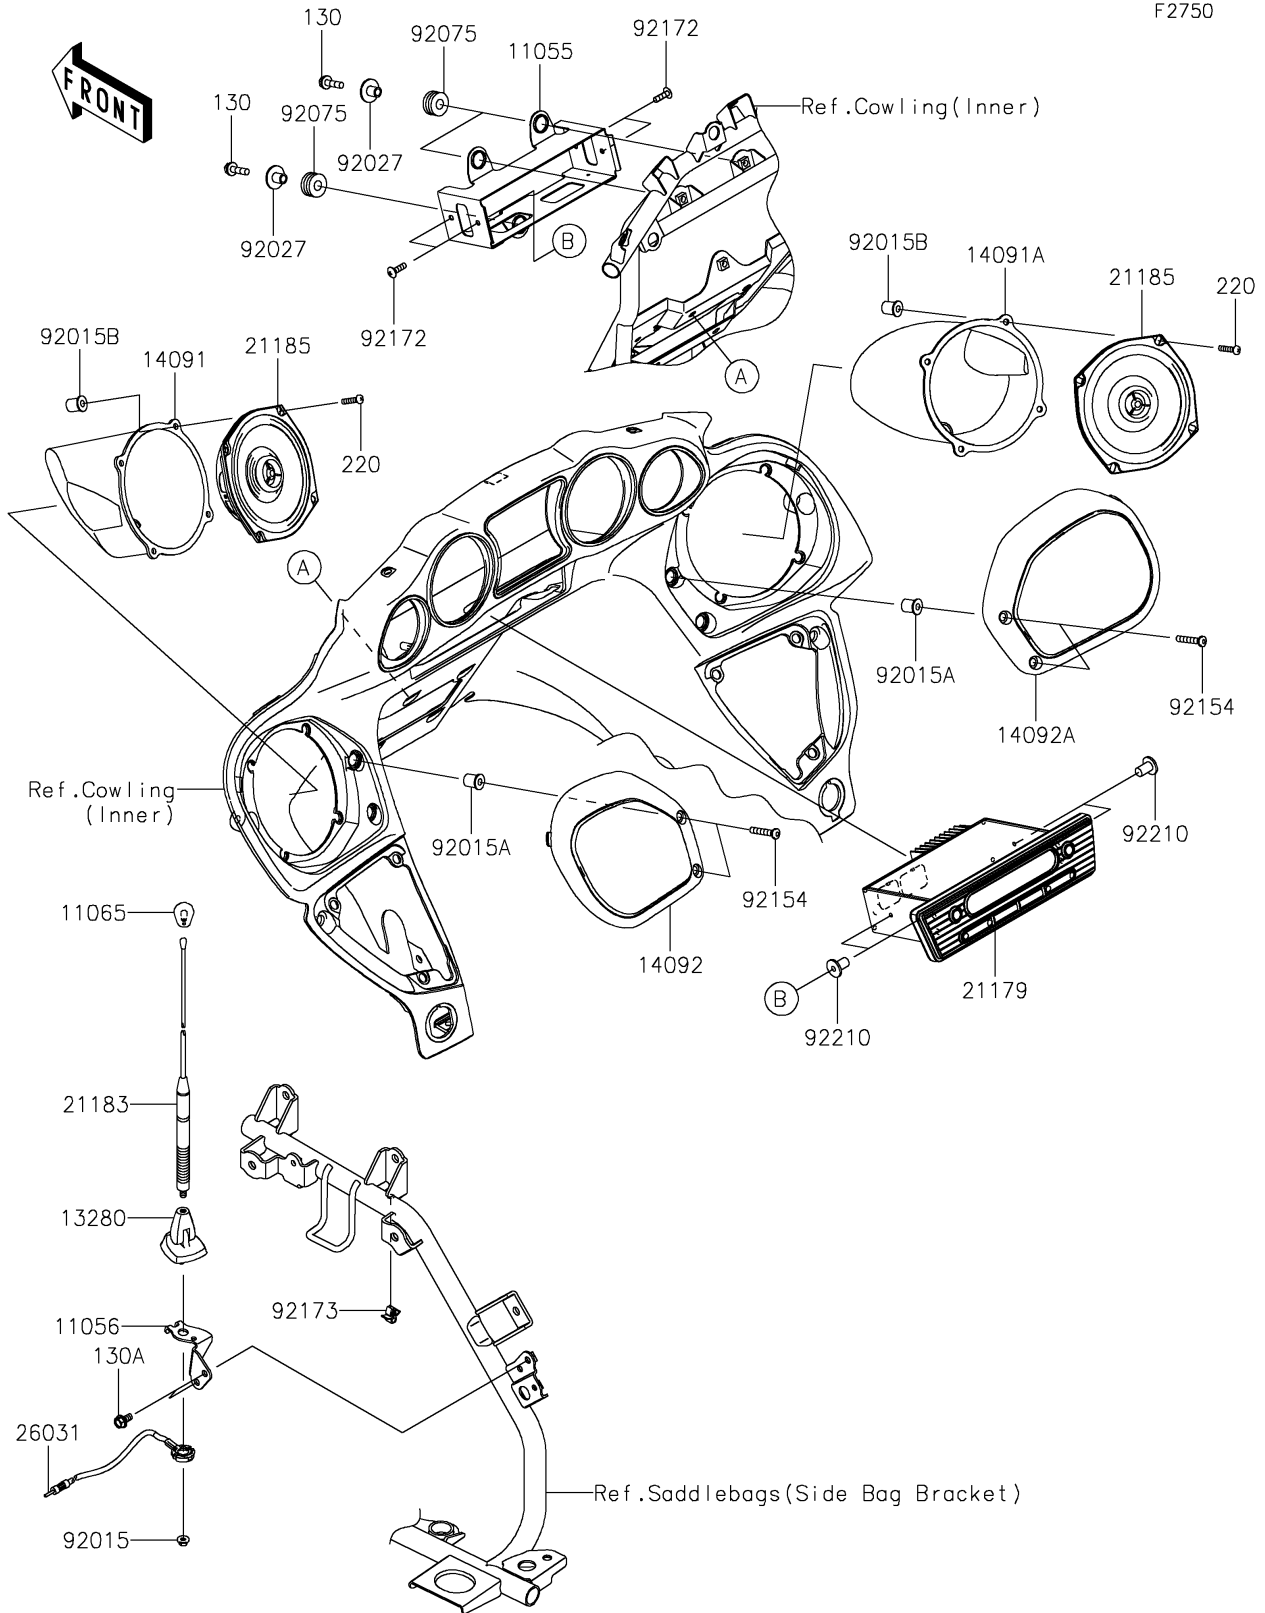

2025 Vulcan 1700 Vaquero ABS PARTS DIAGRAM

Other

F2750

2025 Vulcan 1700 Vaquero ABS PARTS LIST

Other

ITEM NAME	PART NUMBER	QUANTITY
BRACKET,AUDIO (Ref # 11055)	11055-1510	1
BRACKET (Ref # 11056)	11056-0380	1
CAP,ANTENNA (Ref # 11065)	11065-0305	1
HOLDER,ANTENNA (Ref # 13280)	13280-0285	1
COVER,SPEAKER BOX,LH (Ref # 14091)	14091-1773	1
COVER,SPEAKER BOX,RH (Ref # 14091A)	14091-1774	1
COVER,SPEAKER,LH (Ref # 14092)	14092-0813	1
COVER,SPEAKER,RH (Ref # 14092A)	14092-0814	1
RADIO-TUNER (Ref # 21179)	21179-0005	1
ANTENNA (Ref # 21183)	21183-0006	1
SPEAKER (Ref # 21185)	21185-0001	2
HARNESS (Ref # 26031)	26031-1096	1
NUT,FLANGED,5MM (Ref # 92015)	92015-1259	1
NUT (Ref # 92015A)	92015-1700	4
NUT,WELL,5MM (Ref # 92015B)	92015-1757	8
COLLAR,L=13.1,BLACK (Ref # 92027)	92027-1450	3
DAMPER,10X24X12 (Ref # 92075)	92075-1690	3
BOLT,SOCKET,6X30 (Ref # 92154)	92154-0206	4
SCREW,5X18 (Ref # 92172)	92172-0428	4
CLAMP (Ref # 92173)	92173-1133	1
NUT,WELL,5MM (Ref # 92210)	92210-0532	4
BOLT-FLANGED,6X22 (Ref # 130)	130BA0622	3
BOLT-FLANGED,6X14 (Ref # 130A)	130BB0614	2
SCREW-PAN-CROS,5X20 (Ref # 220)	220AB0520	8