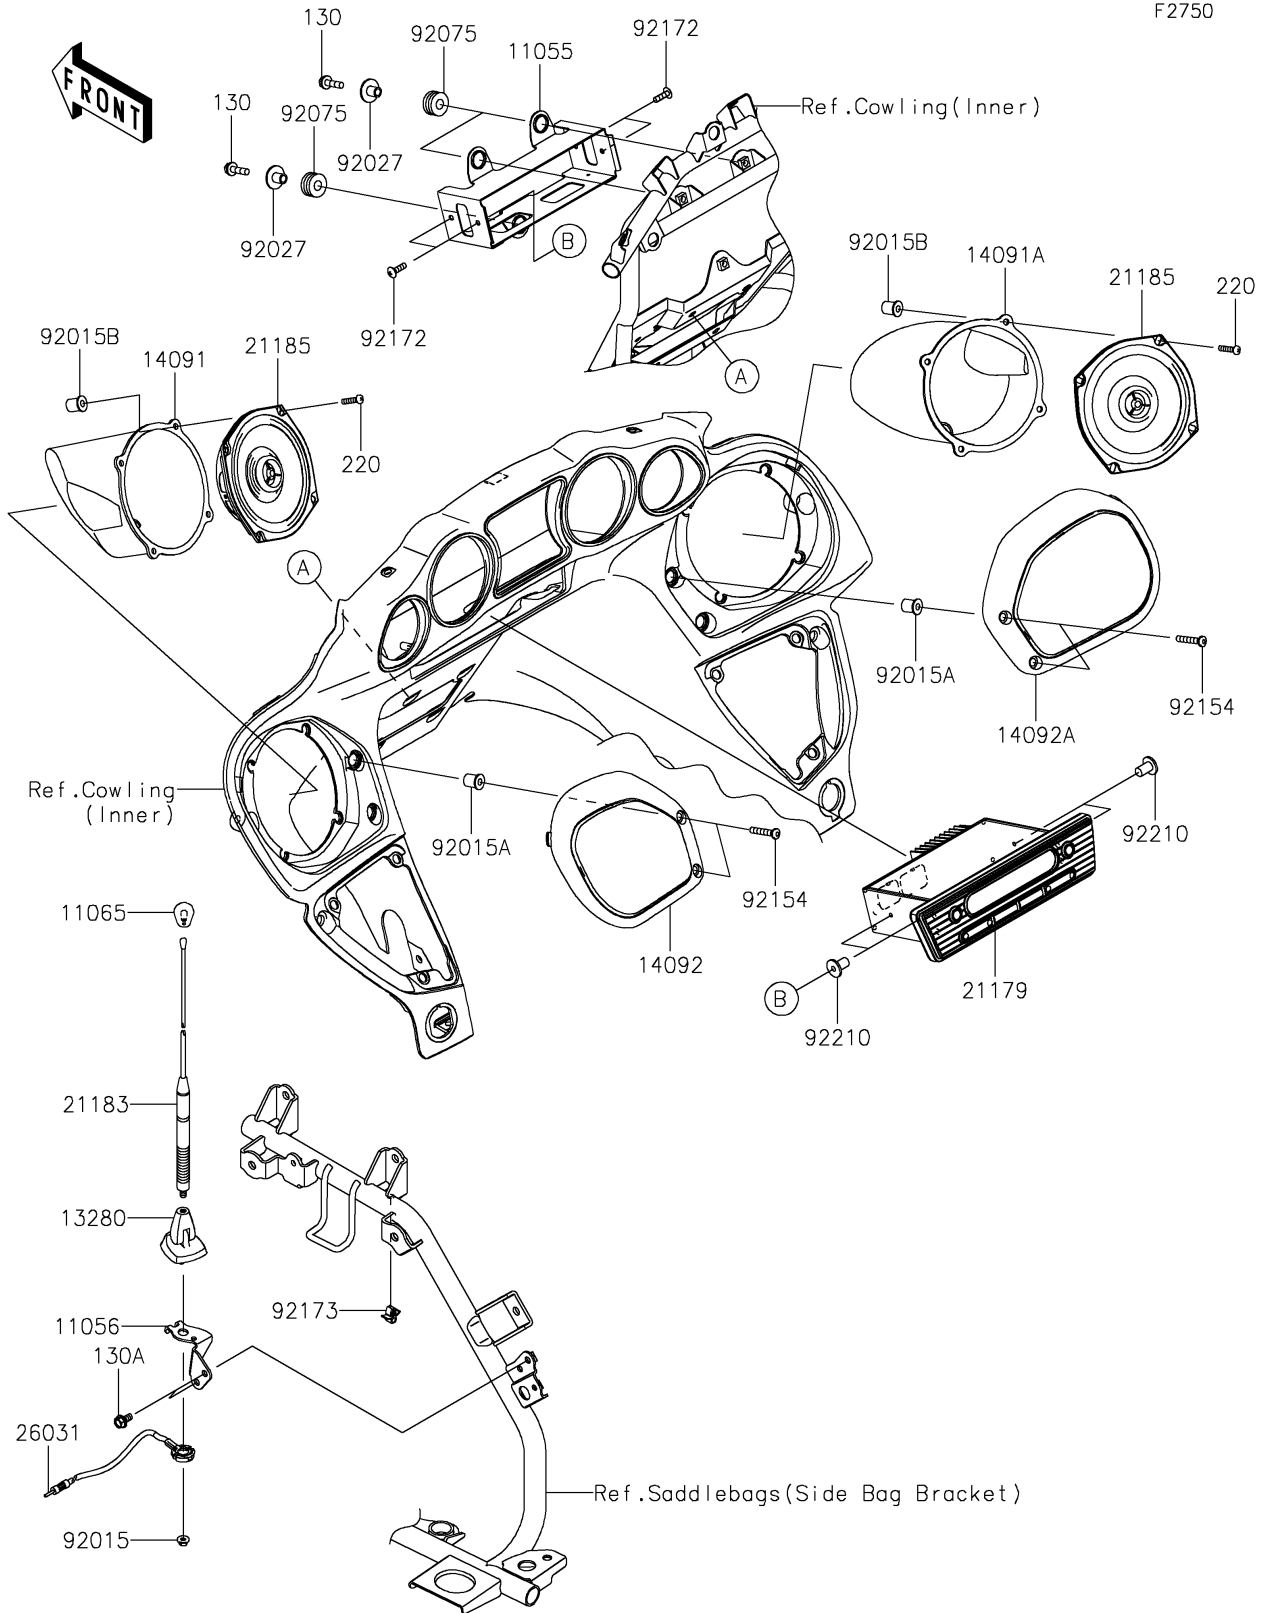

# 2023 VULCAN® 1700 VAQUERO® ABS PARTS DIAGRAM

Other

F2750

## 2023 VULCAN® 1700 VAQUERO® ABS PARTS LIST

### Other

ITEM NAME	PART NUMBER	QUANTITY
BRACKET,AUDIO (Ref # 11055)	11055-1510	1
BRACKET (Ref # 11056)	11056-0380	1
CAP,ANTENNA (Ref # 11065)	11065-0305	1
HOLDER,ANTENNA (Ref # 13280)	13280-0285	1
COVER,SPEAKER BOX,LH (Ref # 14091)	14091-1773	1
COVER,SPEAKER BOX,RH (Ref # 14091A)	14091-1774	1
COVER,SPEAKER,LH (Ref # 14092)	14092-0813	1
COVER,SPEAKER,RH (Ref # 14092A)	14092-0814	1
RADIO-TUNER (Ref # 21179)	21179-0005	1
ANTENNA (Ref # 21183)	21183-0006	1
SPEAKER (Ref # 21185)	21185-0001	2
HARNESS (Ref # 26031)	26031-1096	1
NUT,FLANGED,5MM (Ref # 92015)	92015-1259	1
NUT (Ref # 92015A)	92015-1700	4
NUT,WELL,5MM (Ref # 92015B)	92015-1757	8
COLLAR,L=13.1,BLACK (Ref # 92027)	92027-1450	3
DAMPER,10X24X12 (Ref # 92075)	92075-1690	3
BOLT,SOCKET,6X30 (Ref # 92154)	92154-0206	4
SCREW,5X18 (Ref # 92172)	92172-0428	4
CLAMP (Ref # 92173)	92173-1133	1
NUT,WELL,5MM (Ref # 92210)	92210-0532	4
BOLT-FLANGED,6X22 (Ref # 130)	130BA0622	3
BOLT-FLANGED,6X14 (Ref # 130A)	130BB0614	2
SCREW-PAN-CROS,5X20 (Ref # 220)	220AB0520	8