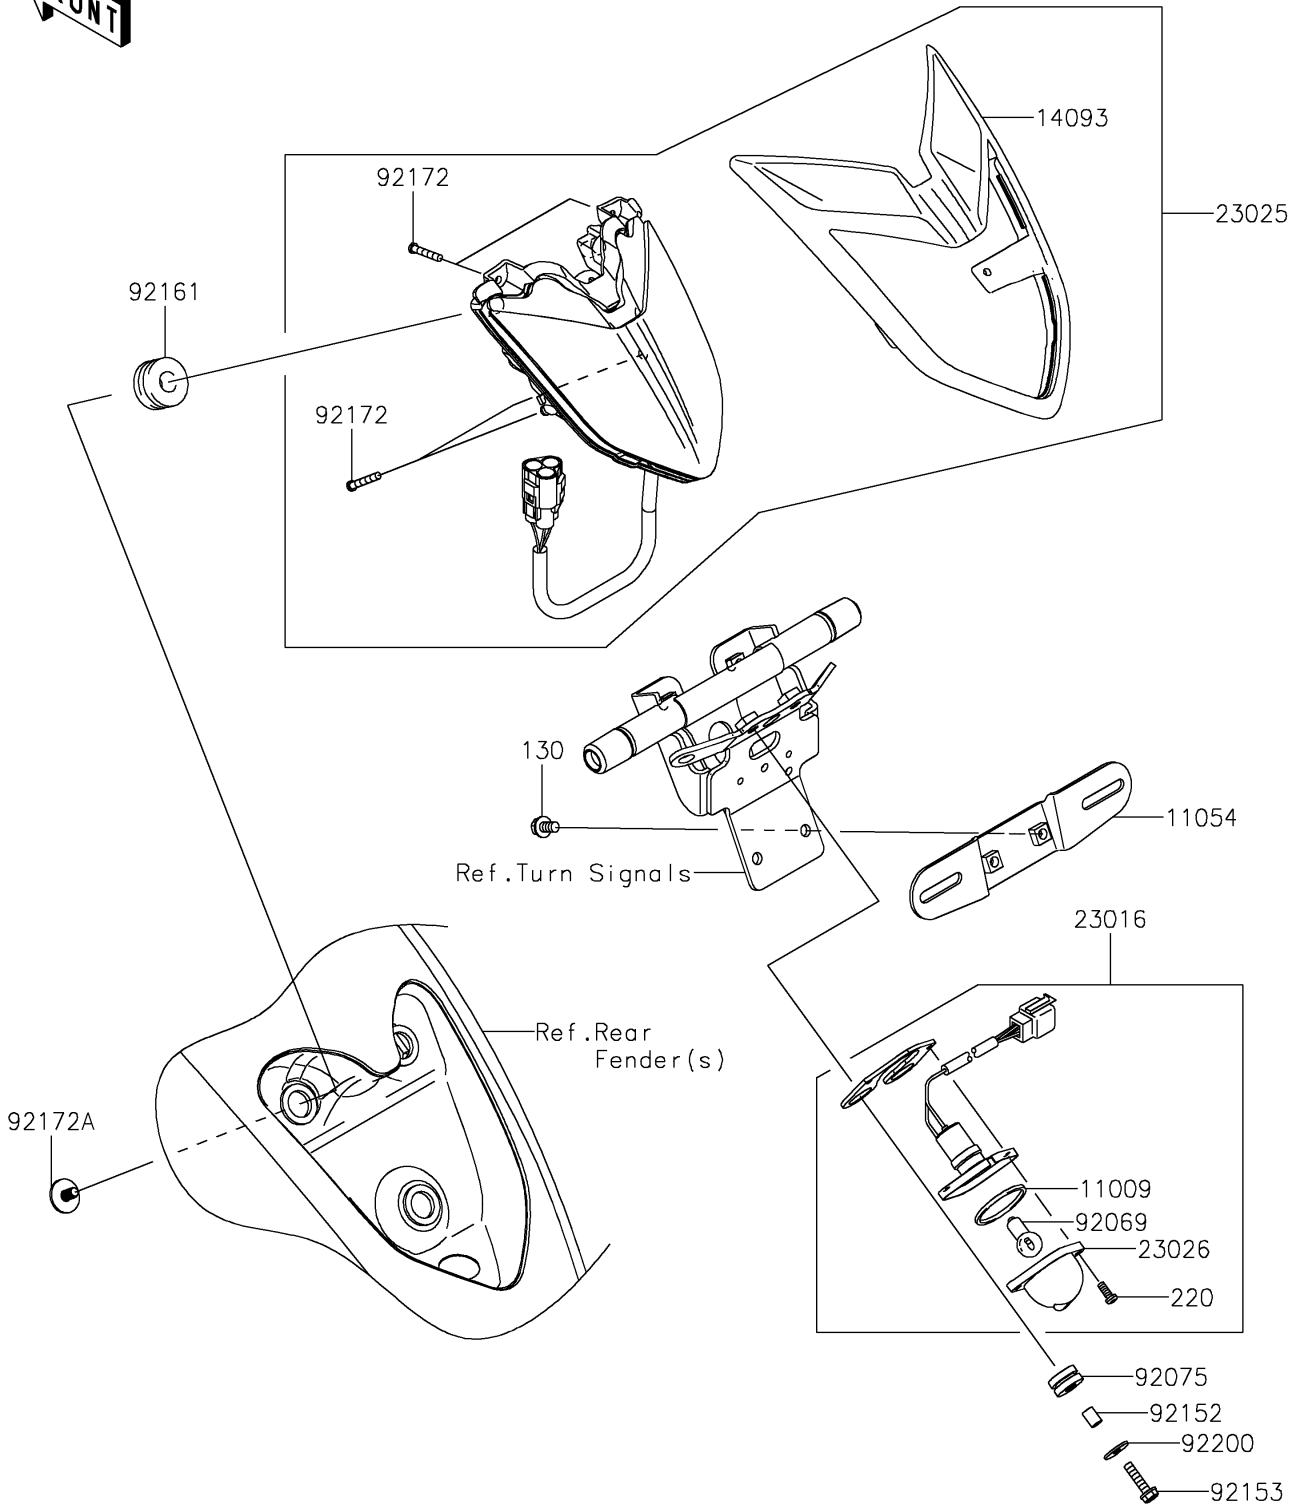

2023 Vulcan 1700 Vaquero ABS PARTS DIAGRAM

Taillight(s)

F2720

2023 Vulcan 1700 Vaquero ABS PARTS LIST

Taillight(s)

ITEM NAME	PART NUMBER	QUANTITY
GASKET,LICENSE PLATE LAMP (Ref # 11009)	11009-1372	1
BRACKET,LICENSE (Ref # 11054)	11054-1761	1
COVER,TAIL LAMP (Ref # 14093)	14093-0464	1
LAMP-ASSY,LICENSE (Ref # 23016)	23016-0032	1
LAMP-TAIL (Ref # 23025)	23025-0358	1
LENS,LAMP (Ref # 23026)	23026-1054	1
BULB,12V 5W (Ref # 92069)	92069-1055	1
DAMPER (Ref # 92075)	92075-209	2
COLLAR,6.8X10X13 (Ref # 92152)	92152-0580	2
BOLT,FLANGED,6X25 (Ref # 92153)	92153-0514	2
DAMPER (Ref # 92161)	92161-0163	3
SCREW,TAPPING,4X16 (Ref # 92172)	92172-0392	4
SCREW,TAPPING+PW,5X14 (Ref # 92172A)	92172-0477	3
WASHER,6.5X20X1.6 (Ref # 92200)	92200-0283	2
BOLT-FLANGED,6X12 (Ref # 130)	130BB0612	2
SCREW-PAN-CROS,4X10 (Ref # 220)	220AA0410	2