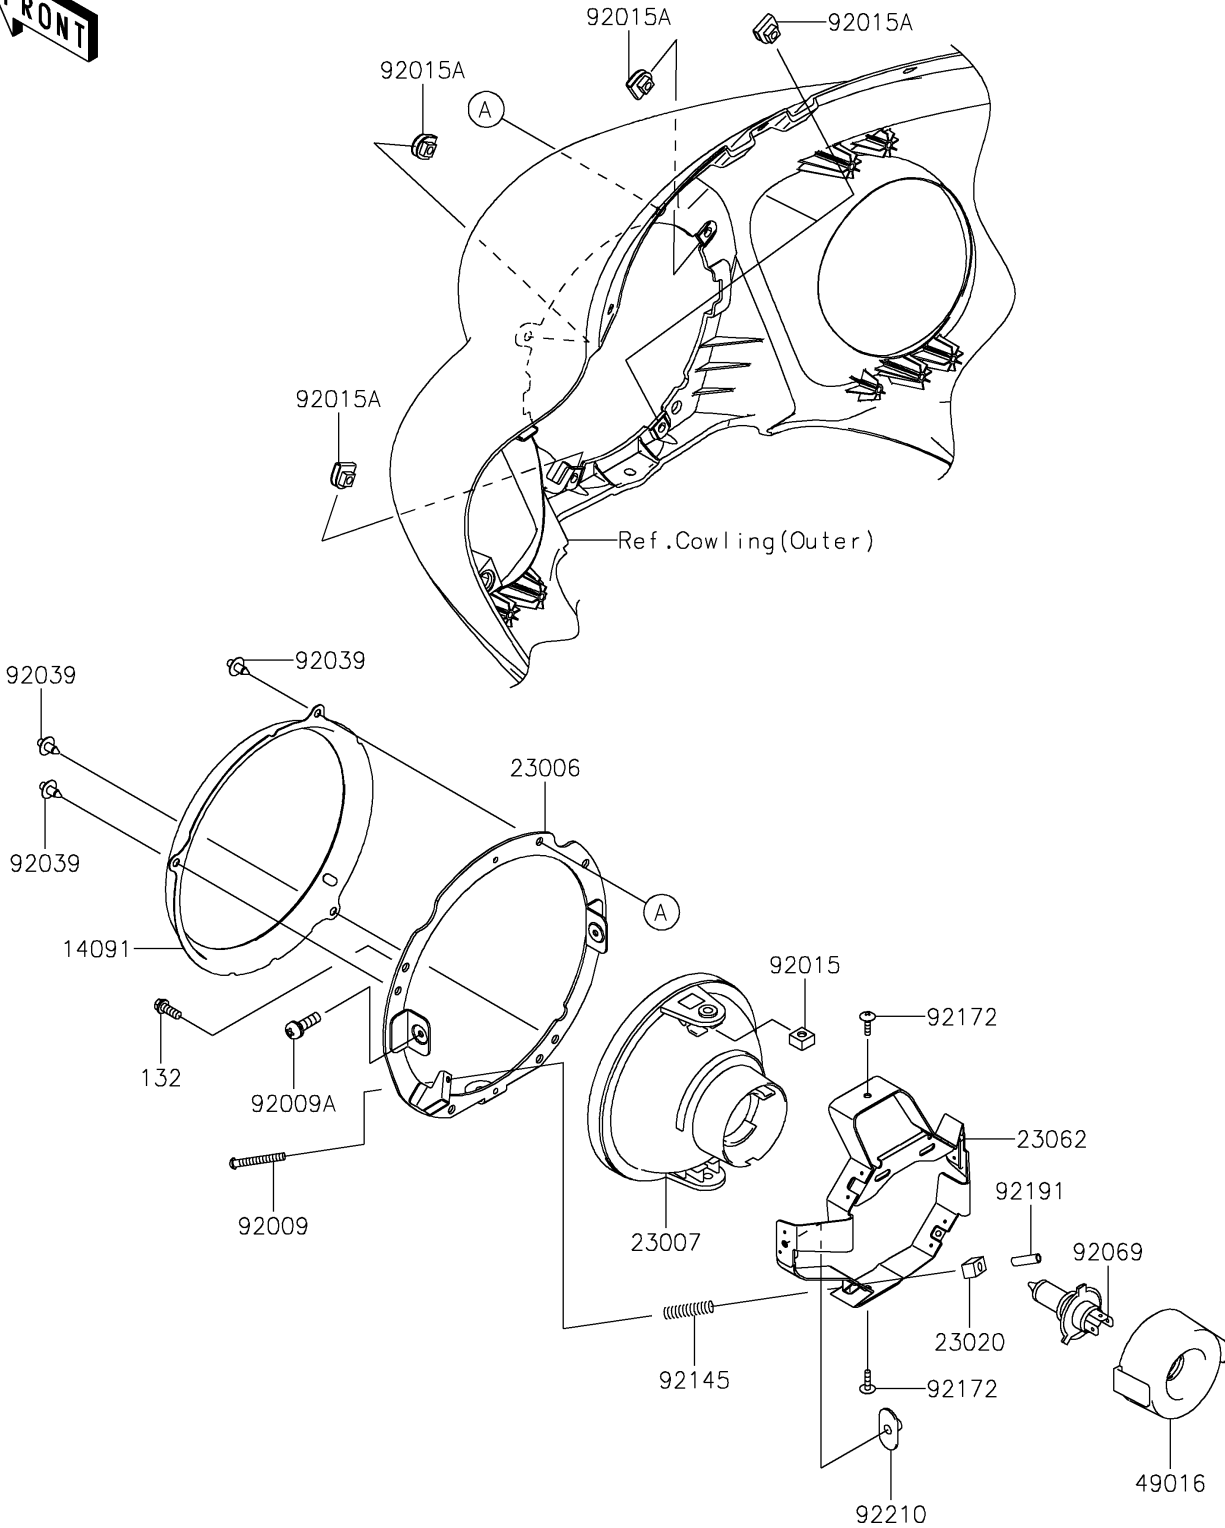

2023 Vulcan 1700 Vaquero ABS PARTS DIAGRAM

Headlight(s)

F2710

2023 Vulcan 1700 Vaquero ABS PARTS LIST

Headlight(s)

ITEM NAME	PART NUMBER	QUANTITY
COVER,RETAINER (Ref # 14091)	14091-1620	1
RIM-LAMP (Ref # 23006)	23006-0016	1
LENS-COMP,HEAD LAMP (Ref # 23007)	23007-1396	1
NUT,4MM,FOCUS ADJUST (Ref # 23020)	23020-018	2
BRACKET-COMP,HEAD LAMP (Ref # 23062)	23062-1132	1
COVER-SEAL,SOCKET (Ref # 49016)	49016-1203	1
SCREW,FOCUS ADJUST,4X60 (Ref # 92009)	92009-1816	2
SCREW,5X16 (Ref # 92009A)	92009-1879	2
NUT,5MM (Ref # 92015)	92015-1157	2
NUT,CLIP,6MM (Ref # 92015A)	92015-1904	4
RIVET (Ref # 92039)	92039-0083	3
BULB,12V 60/55W,H4 (Ref # 92069)	92069-0050	1
SPRING,HEAD LAMP LENS (Ref # 92145)	92145-1268	2
SCREW,TAPPING,4X16 (Ref # 92172)	92172-0391	2
TUBE,3.5X5.5X19 (Ref # 92191)	92191-1217	2
NUT,SPECIAL,5MM (Ref # 92210)	92210-1060	2
BOLT-FLANGED-SMALL,6X16 (Ref # 132)	132BA0616	4