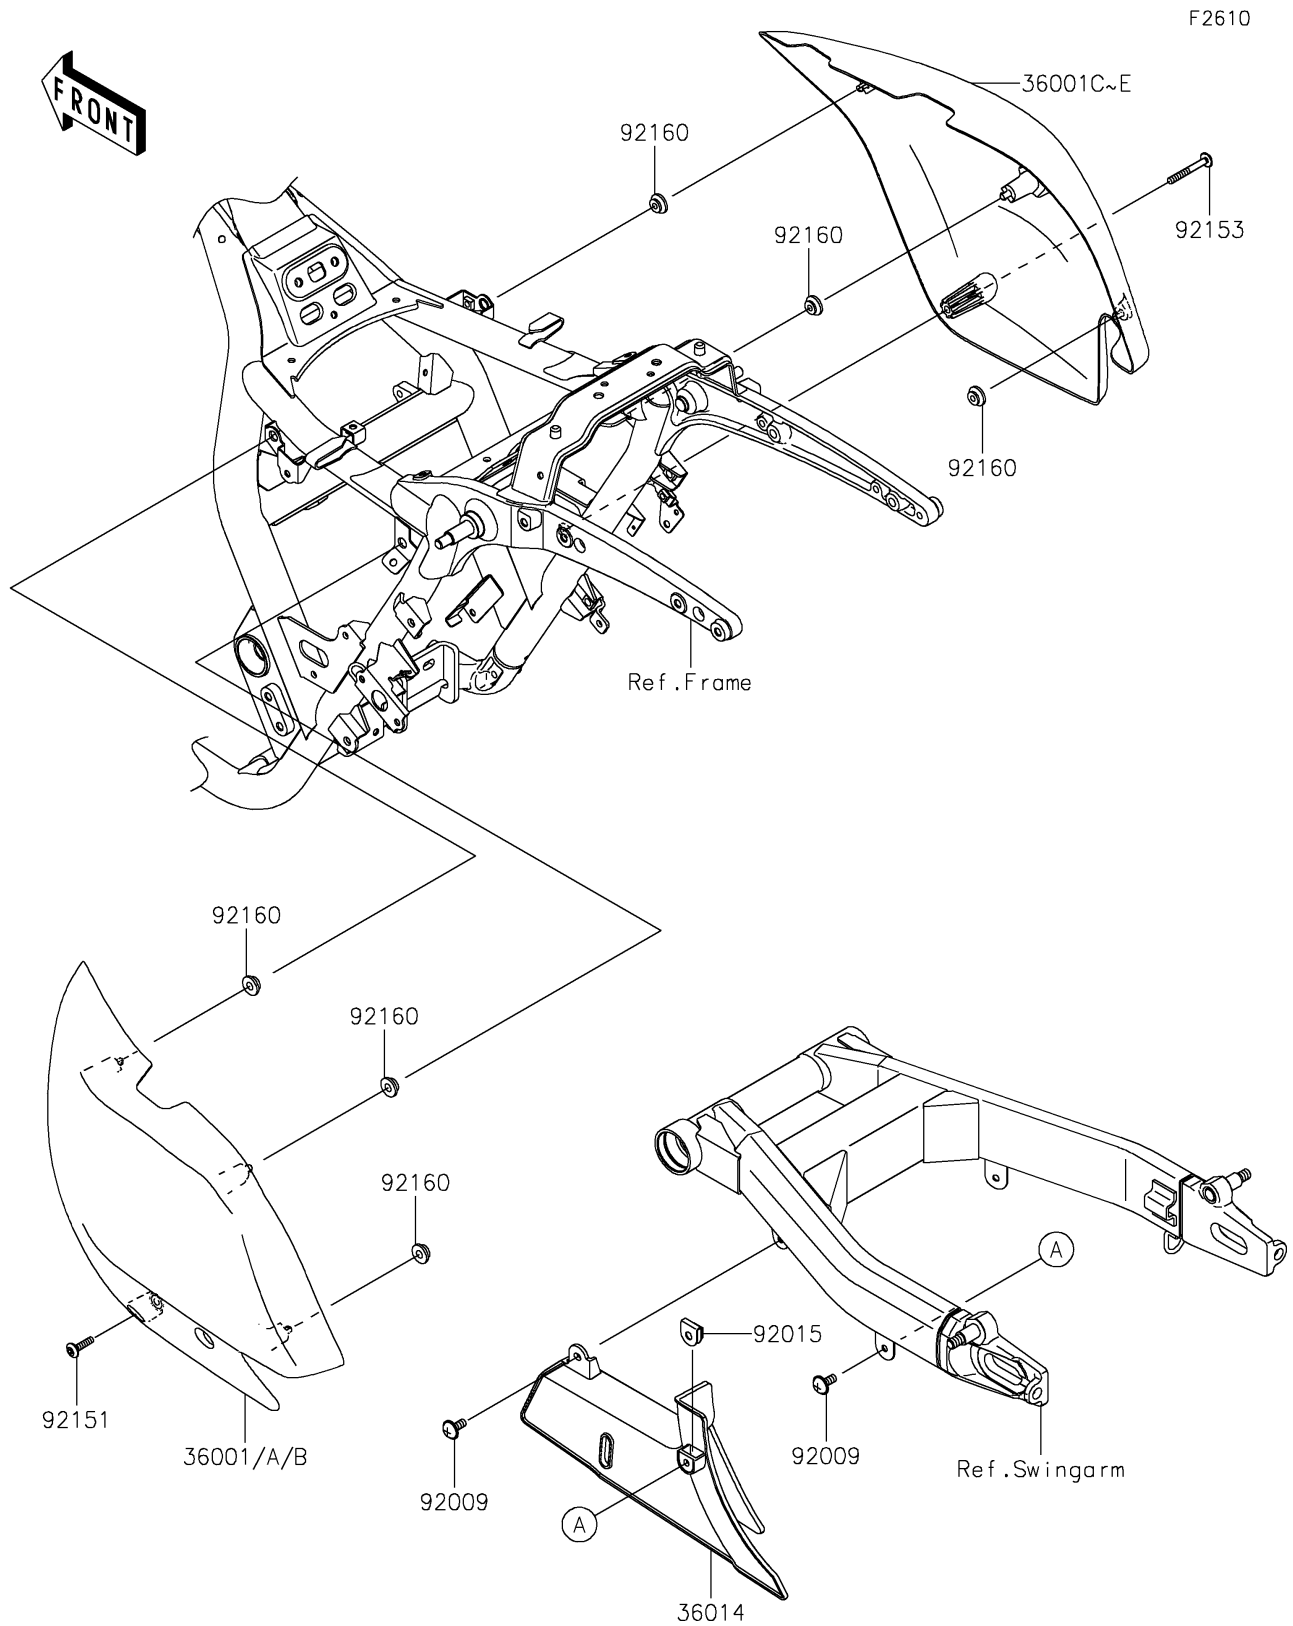

2025 Vulcan 1700 Vaquero ABS PARTS DIAGRAM

Side Covers/Chain Cover

2025 Vulcan 1700 Vaquero ABS PARTS LIST

Side Covers/Chain Cover

ITEM NAME	PART NUMBER	QUANTITY
COVER-SIDE,LH,M.M.T.BLUE (Ref # 36001)	36001-0218-68M	1
COVER-SIDE,LH,M.B.G.BLACK (Ref # 36001B)	36001-0218-76B	1
COVER-SIDE,RH,M.M.T.BLUE (Ref # 36001C)	36001-0219-68M	1
COVER-SIDE,RH,M.B.G.BLACK (Ref # 36001E)	36001-0219-76B	1
CASE-CHAIN (Ref # 36014)	36014-0042	1
SCREW,6X14 (Ref # 92009)	92009-1555	2
NUT,CLIP,6MM (Ref # 92015)	92015-1904	1
BOLT,SOCKET,6X25 (Ref # 92151)	92151-1611	1
BOLT,SOCKET,6X50 (Ref # 92153)	92153-1842	1
DAMPER (Ref # 92160)	92160-1613	6