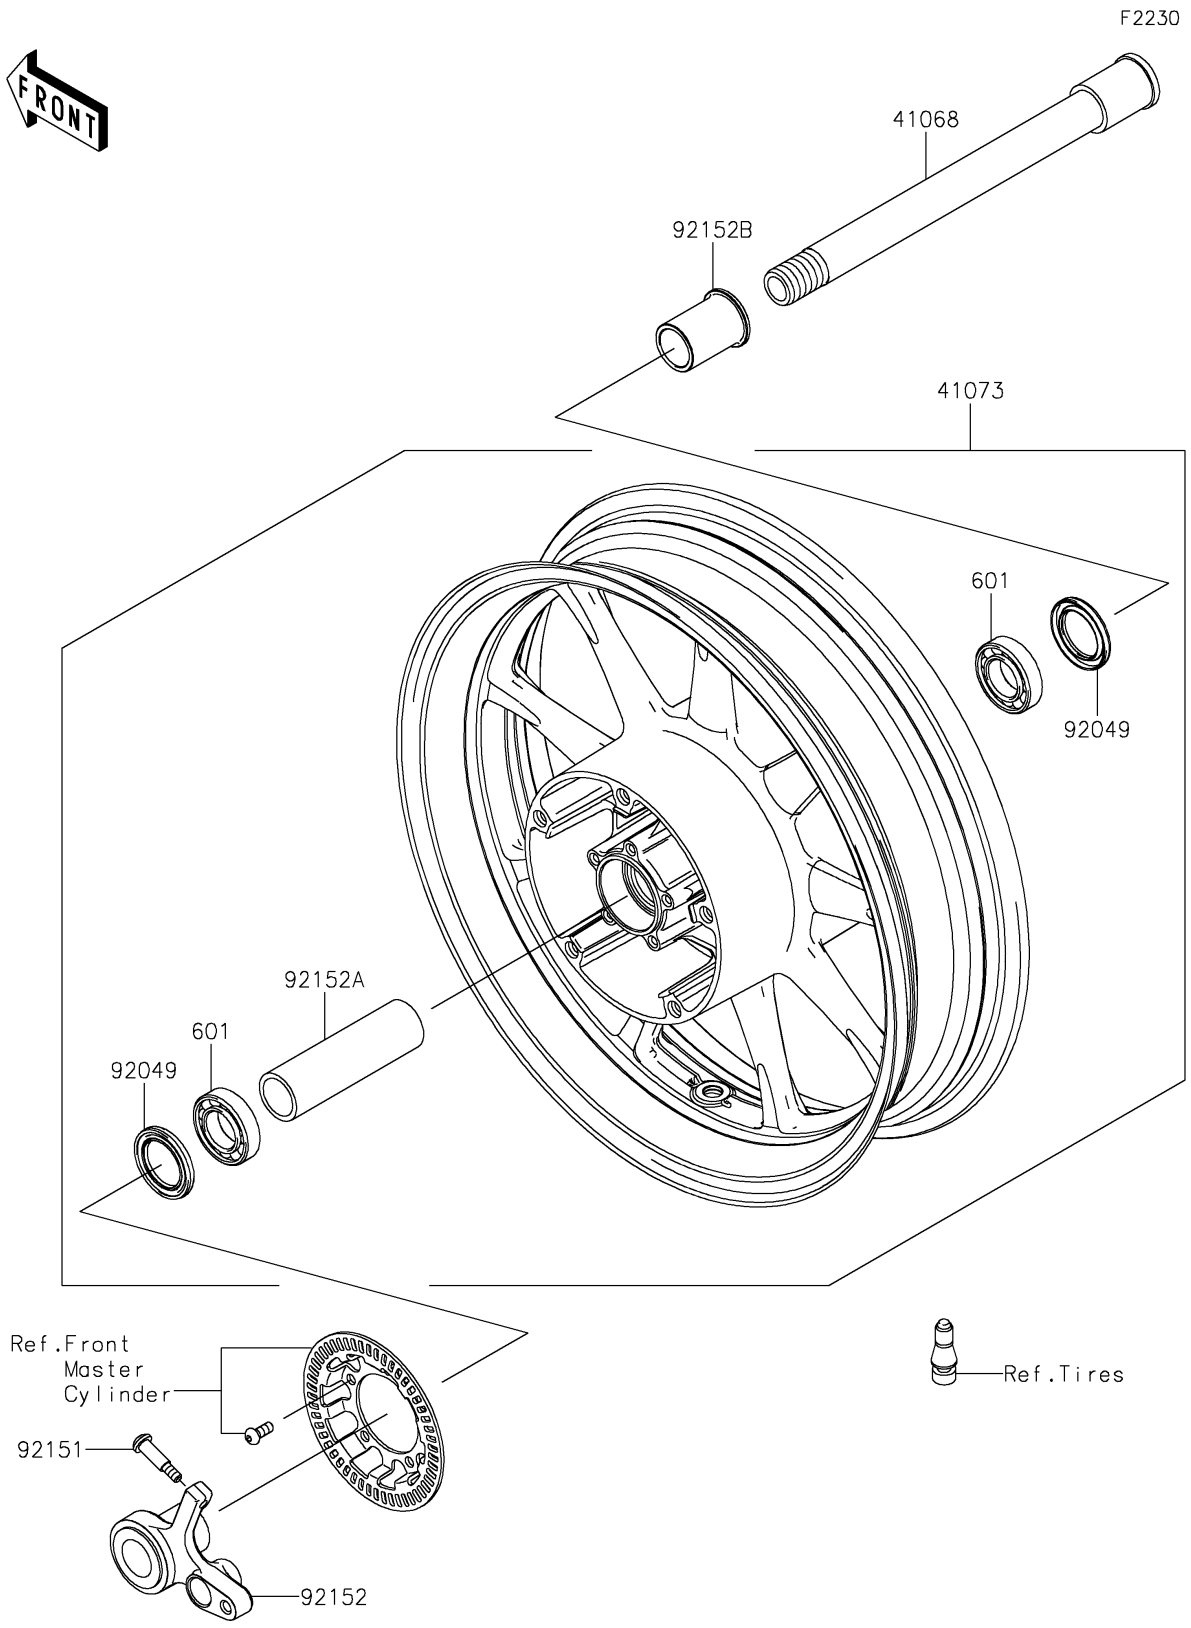

2023 Vulcan 1700 Vaquero ABS PARTS DIAGRAM

Front Wheel

2023 Vulcan 1700 Vaquero ABS PARTS LIST

Front Wheel

| ITEM NAME | PART NUMBER | QUANTITY |
|---------------------------------------|----------------|----------|
| AXLE,FR (Ref # 41068) | 41068-0600 | 1 |
| WHEEL-ASSY,FR,G.BLACK (Ref # 41073) | 41073-0149-18F | 1 |
| SEAL-OIL,BJN-C2 32X47X5 (Ref # 92049) | 92049-0050 | 2 |
| BOLT,L=32 (Ref # 92151) | 92151-1796 | 1 |
| COLLAR,FR HUB,LH (Ref # 92152) | 92152-0699 | 1 |
| COLLAR,FR HUB,L=109 (Ref # 92152A) | 92152-1308 | 1 |
| COLLAR,FR HUB,L=46.5 (Ref # 92152B) | 92152-1492 | 1 |
| BEARING-BALL,#6005UU (Ref # 601) | 601B6005UU | 2 |