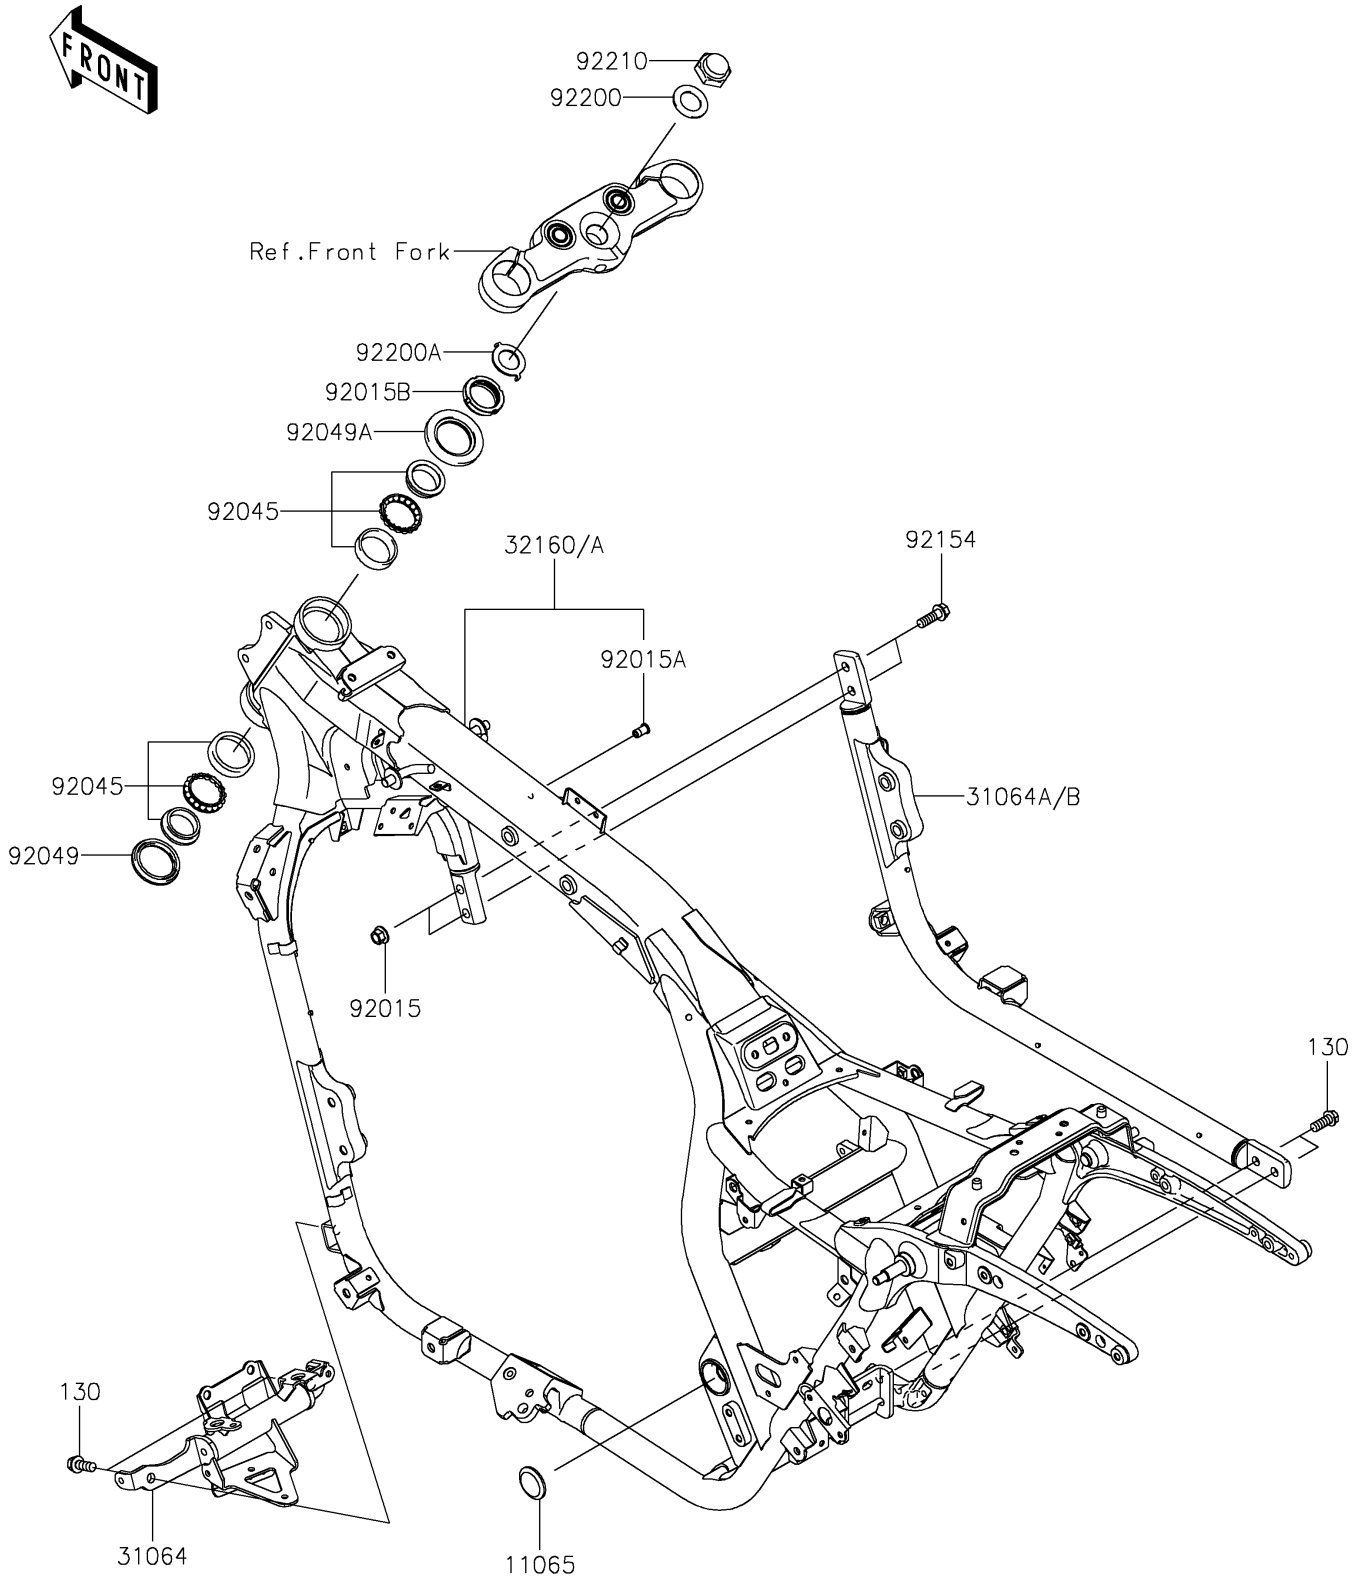

# 2023 Vulcan 1700 Vaquero ABS PARTS DIAGRAM

Frame

F2120

## 2023 Vulcan 1700 Vaquero ABS PARTS LIST

### Frame

ITEM NAME	PART NUMBER	QUANTITY
CAP (Ref # 11065)	11065-0320	1
PIPE-COMP,F.S.BLACK (Ref # 31064)	31064-0207-18R	1
PIPE-COMP,DOWNTUBE,RH,F.M.GRAY (Ref # 31064B)	31064-0209-26M	1
FRAME-COMP,F.M.GRAY (Ref # 32160A)	32160-0906-26M	1
NUT,FLANGED,10MM (Ref # 92015)	92015-1727	2
NUT,POP,6MM,L=16.5 (Ref # 92015A)	92015-1792	1
NUT,STEERING STEM,35MM (Ref # 92015B)	92015-1848	1
BEARING-BALL,SF07A17PX1V1 (Ref # 92045)	92045-1384	2
SEAL-OIL,XMHE 43 55 4J (Ref # 92049)	92049-1383	1
SEAL-OIL,MX043N2 (Ref # 92049A)	92049-1483	1
BOLT,FLANGED,10X30 (Ref # 92154)	92154-0156	2
WASHER,25.5X42X2.3 (Ref # 92200)	92200-0105	1
WASHER,CLAW,25.5X40X2.3 (Ref # 92200A)	92200-1083	1
NUT,CAP,25MM (Ref # 92210)	92210-1166	1
BOLT-FLANGED,10X25 (Ref # 130)	130BB1025	4