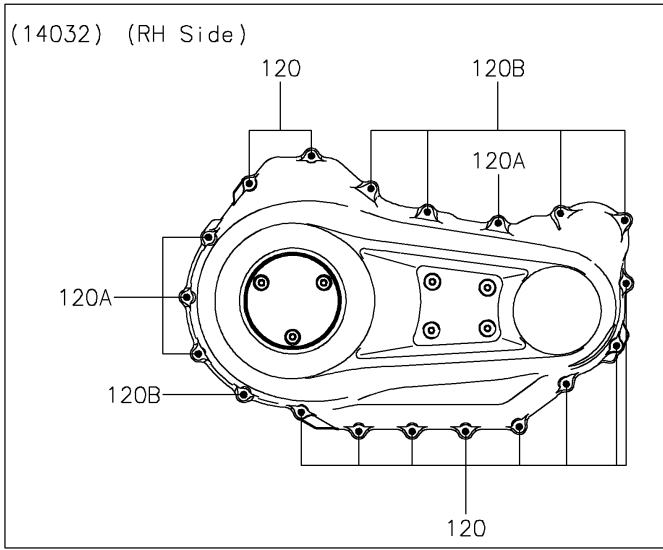

2025 Vulcan 1700 Vaquero ABS PARTS DIAGRAM

Right Engine Cover(s)

E1436

2025 Vulcan 1700 Vaquero ABS PARTS LIST

Right Engine Cover(s)

ITEM NAME	PART NUMBER	QUANTITY
GASKET,CLUTCH COVER (Ref # 11061)	11061-0337	1
COVER-CLUTCH (Ref # 14032)	14032-0151	1
COVER,CLUTCH,OUTER (Ref # 14091)	14091-0995	1
COVER,CLUTCH OUTER (Ref # 14092)	14092-0033	1
BEARING-NEEDLE,HK1212V11 (Ref # 92046)	92046-1292	1
COLLAR (Ref # 92143)	92143-1087	3
BOLT,6X16 (Ref # 92153)	92153-0825	4
BOLT,SOCKET,6X16 (Ref # 92154)	92154-0257	3
BOLT-SOCKET,6X50 (Ref # 120)	120CC0650	10
BOLT-SOCKET,6X65 (Ref # 120A)	120CC0665	4
BOLT-SOCKET,6X75 (Ref # 120B)	120CC0675	5
PIN-DOWEL,6X14 (Ref # 551)	551A0614	2