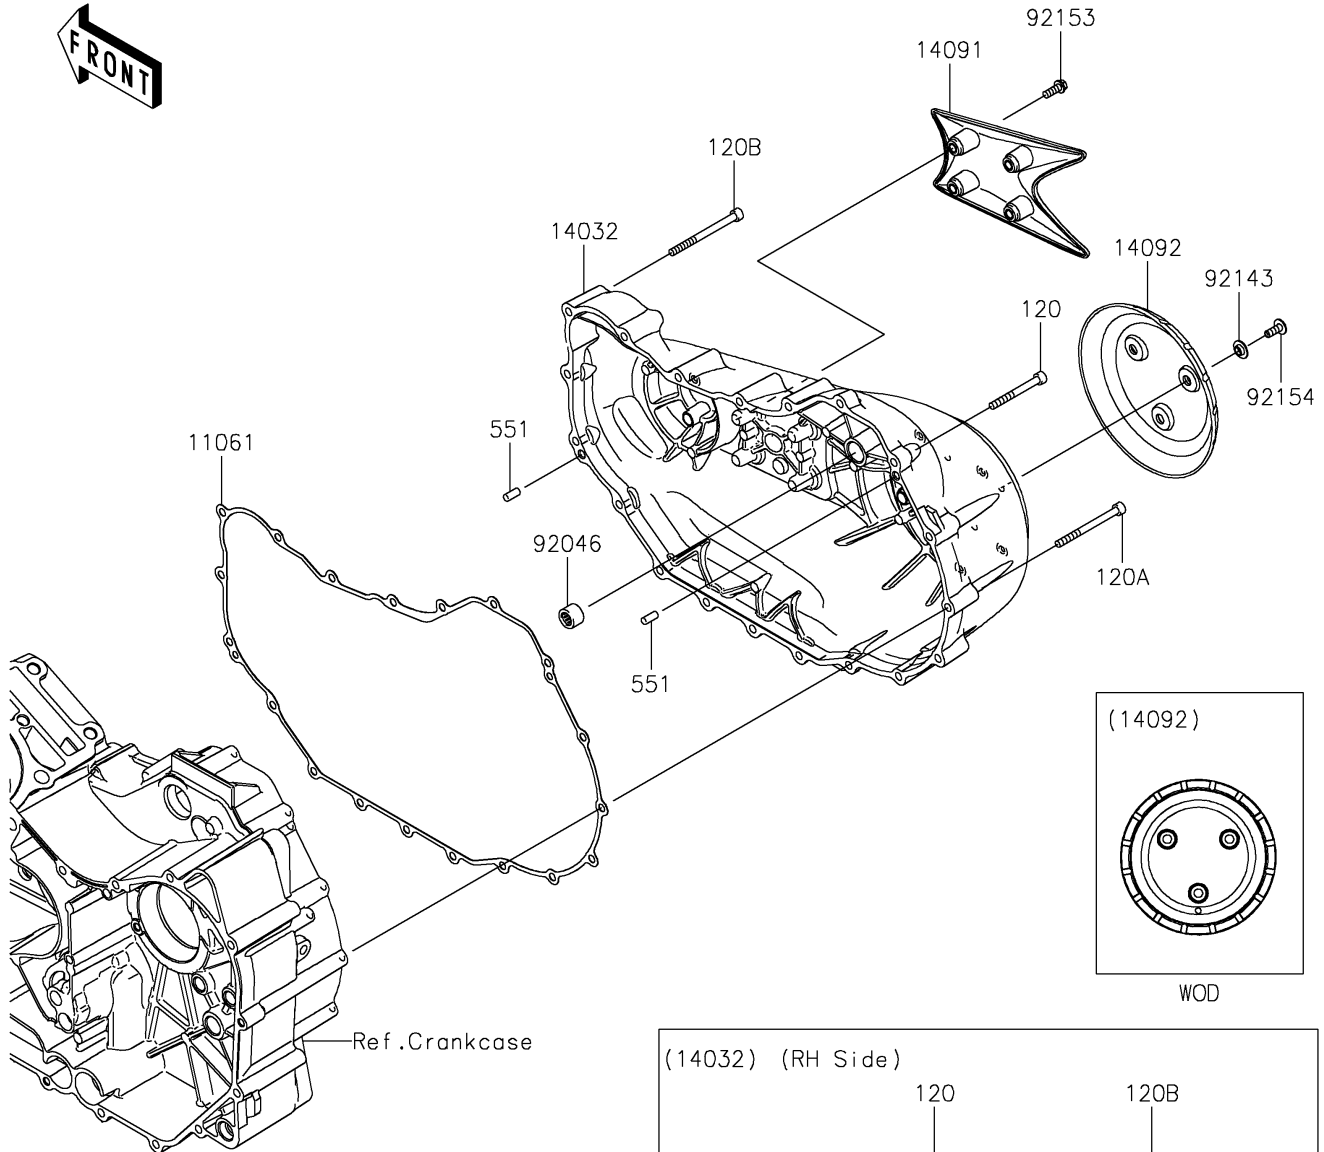

2025 Vulcan 1700 Vaquero ABS PARTS DIAGRAM

Right Engine Cover(s)

E1436

2025 Vulcan 1700 Vaquero ABS PARTS LIST

Right Engine Cover(s)

ITEM NAME	PART NUMBER	QUANTITY
GASKET,CLUTCH COVER (Ref # 11061)	11061-0337	1
COVER-CLUTCH (Ref # 14032)	14032-0151	1
COVER,CLUTCH,OUTER (Ref # 14091)	14091-0995	1
COVER,CLUTCH OUTER (Ref # 14092)	14092-0033	1
BEARING-NEEDLE,HK1212V11 (Ref # 92046)	92046-1292	1
COLLAR (Ref # 92143)	92143-1087	3
BOLT,6X16 (Ref # 92153)	92153-0825	4
BOLT,SOCKET,6X16 (Ref # 92154)	92154-0257	3
BOLT-SOCKET,6X50 (Ref # 120)	120CC0650	10
BOLT-SOCKET,6X65 (Ref # 120A)	120CC0665	4
BOLT-SOCKET,6X75 (Ref # 120B)	120CC0675	5
PIN-DOWEL,6X14 (Ref # 551)	551A0614	2