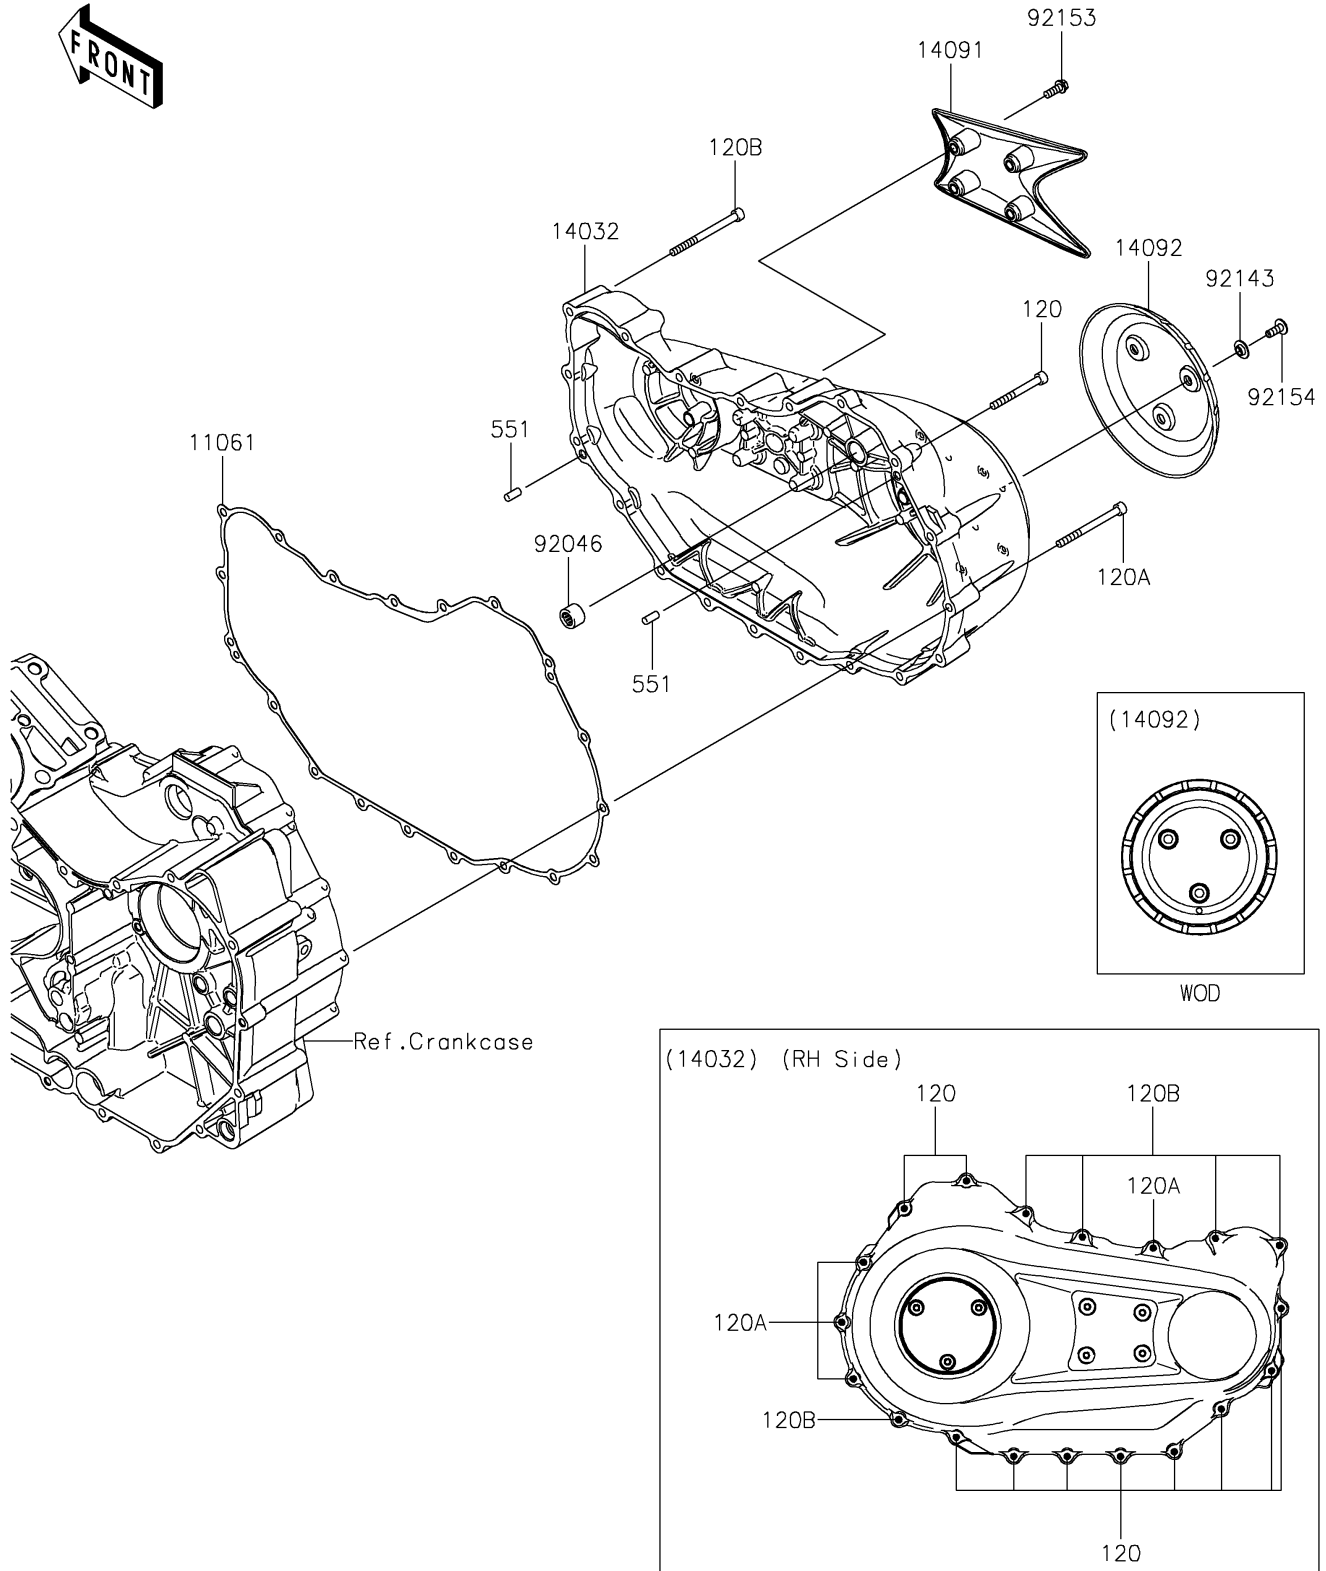

2023 Vulcan 1700 Vaquero ABS PARTS DIAGRAM

Right Engine Cover(s)

E1436

2023 Vulcan 1700 Vaquero ABS PARTS LIST

Right Engine Cover(s)

ITEM NAME	PART NUMBER	QUANTITY
GASKET,CLUTCH COVER (Ref # 11061)	11061-0337	1
COVER-CLUTCH (Ref # 14032)	14032-0151	1
COVER,CLUTCH,OUTER (Ref # 14091)	14091-0995	1
COVER,CLUTCH OUTER (Ref # 14092)	14092-0033	1
BEARING-NEEDLE,HK1212V11 (Ref # 92046)	92046-1292	1
COLLAR (Ref # 92143)	92143-1087	3
BOLT,6X16 (Ref # 92153)	92153-0825	4
BOLT,SOCKET,6X16 (Ref # 92154)	92154-0257	3
BOLT-SOCKET,6X50 (Ref # 120)	120CC0650	10
BOLT-SOCKET,6X65 (Ref # 120A)	120CC0665	4
BOLT-SOCKET,6X75 (Ref # 120B)	120CC0675	5
PIN-DOWEL,6X14 (Ref # 551)	551A0614	2