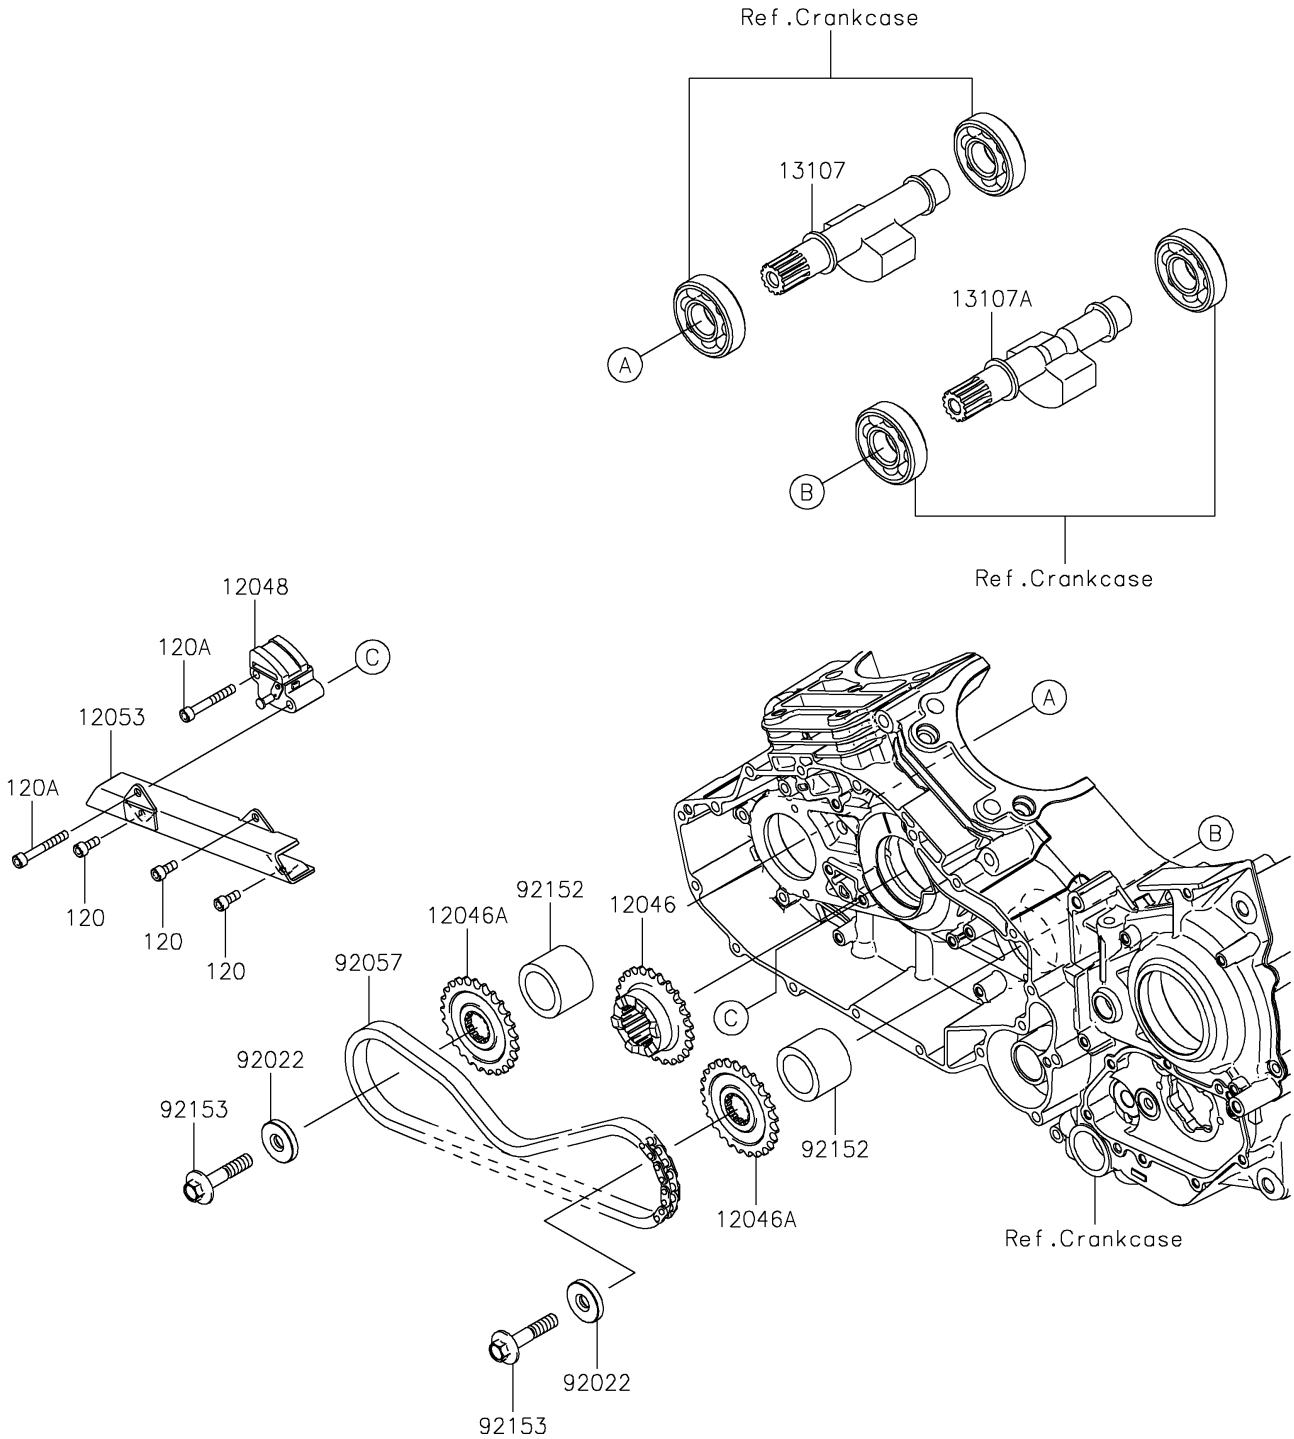

# 2025 Vulcan 1700 Vaquero ABS PARTS DIAGRAM

Balancer

E1323

## 2025 Vulcan 1700 Vaquero ABS PARTS LIST

### Balancer

ITEM NAME	PART NUMBER	QUANTITY
SPROCKET,CRANK,25T (Ref # 12046)	12046-0066	1
SPROCKET,BALANCER,25T (Ref # 12046A)	12046-0087	2
TENSIONER-ASSY (Ref # 12048)	12048-0005	1
GUIDE-CHAIN,LONG (Ref # 12053)	12053-0003	1
SHAFT,BALANCER,FR (Ref # 13107)	13107-0185	1
SHAFT,BALANCER,RR (Ref # 13107A)	13107-0211	1
WASHER,10X33X6 (Ref # 92022)	92022-1906	2
CHAIN,DID 06FS-SDH (Ref # 92057)	92057-0563	1
COLLAR (Ref # 92152)	92152-0840	2
BOLT,10X50 (Ref # 92153)	92153-0317	2
BOLT-SOCKET,6X14 (Ref # 120)	120CA0614	3
BOLT-SOCKET,6X45 (Ref # 120A)	120CA0645	2