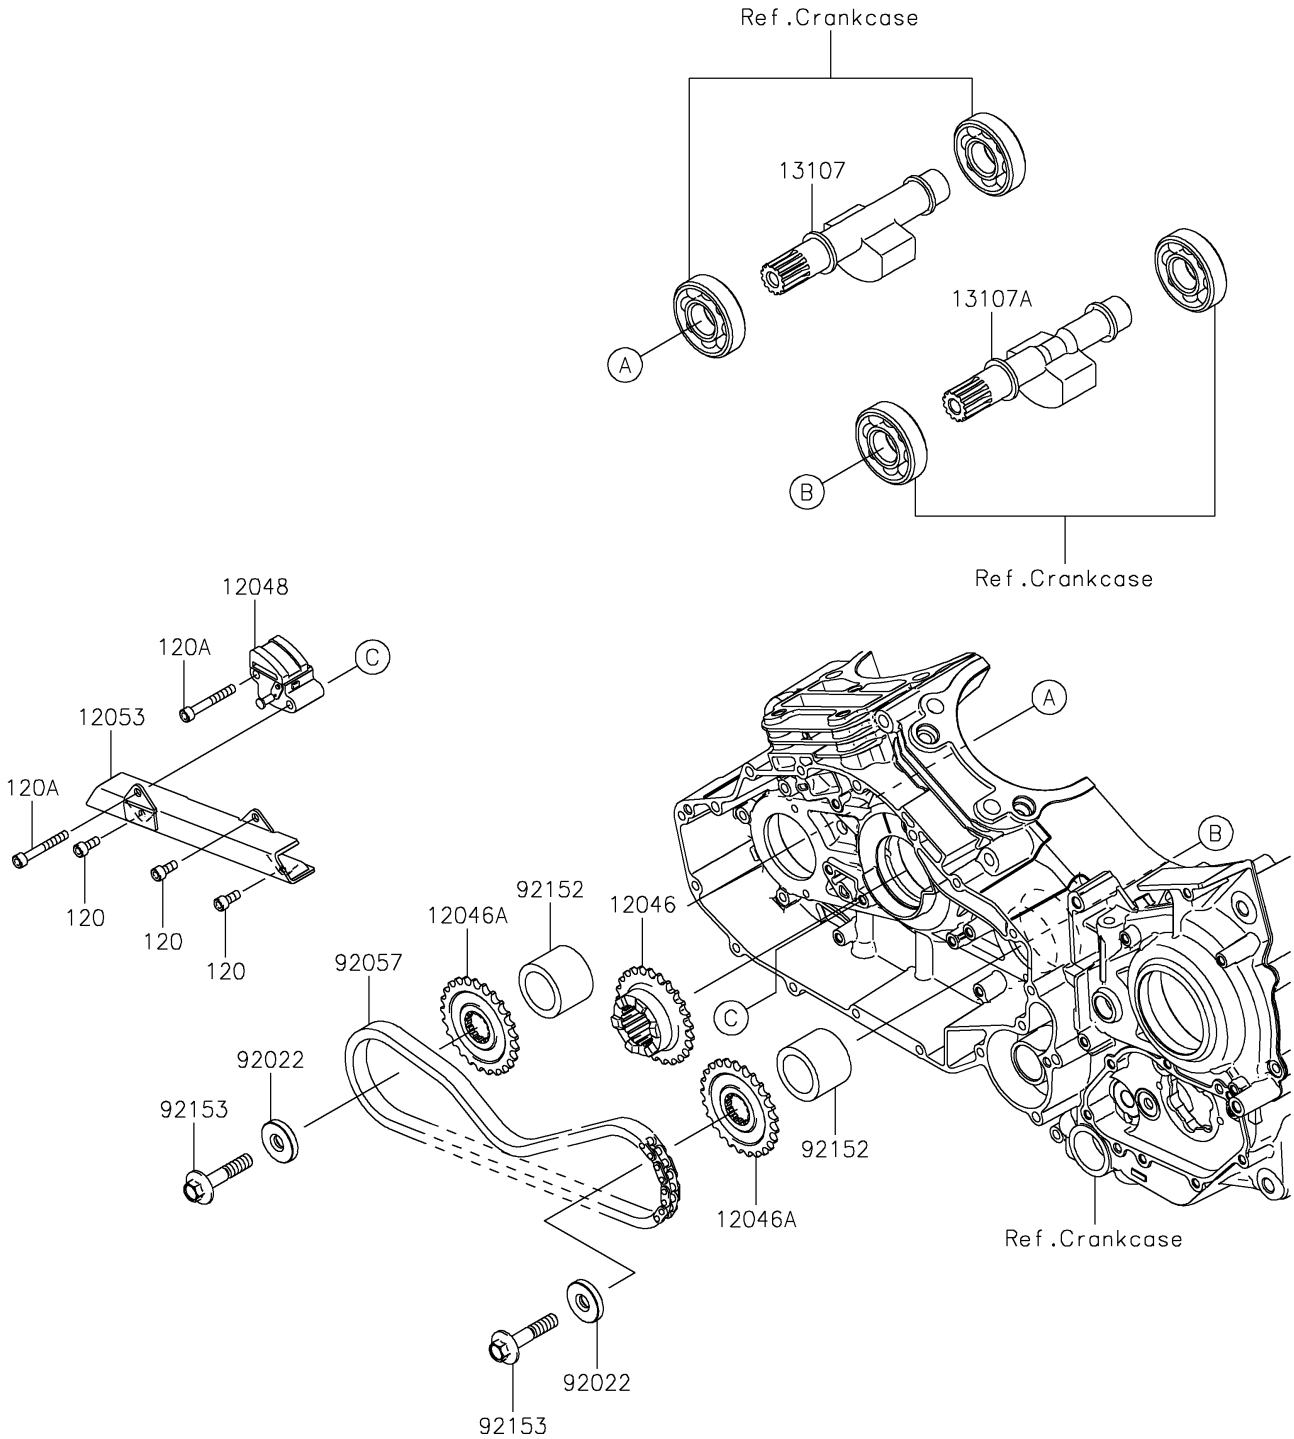

# 2023 Vulcan 1700 Vaquero ABS PARTS DIAGRAM

Balancer

E1323

## 2023 Vulcan 1700 Vaquero ABS PARTS LIST

### Balancer

ITEM NAME	PART NUMBER	QUANTITY
SPROCKET,CRANK,25T (Ref # 12046)	12046-0066	1
SPROCKET,BALANCER,25T (Ref # 12046A)	12046-0087	2
TENSIONER-ASSY (Ref # 12048)	12048-0005	1
GUIDE-CHAIN,LONG (Ref # 12053)	12053-0003	1
SHAFT,BALANCER,FR (Ref # 13107)	13107-0185	1
SHAFT,BALANCER,RR (Ref # 13107A)	13107-0211	1
WASHER,10X33X6 (Ref # 92022)	92022-1906	2
CHAIN,DID 06FS-SDH (Ref # 92057)	92057-0563	1
COLLAR (Ref # 92152)	92152-0840	2
BOLT,10X50 (Ref # 92153)	92153-0317	2
BOLT-SOCKET,6X14 (Ref # 120)	120CA0614	3
BOLT-SOCKET,6X45 (Ref # 120A)	120CA0645	2