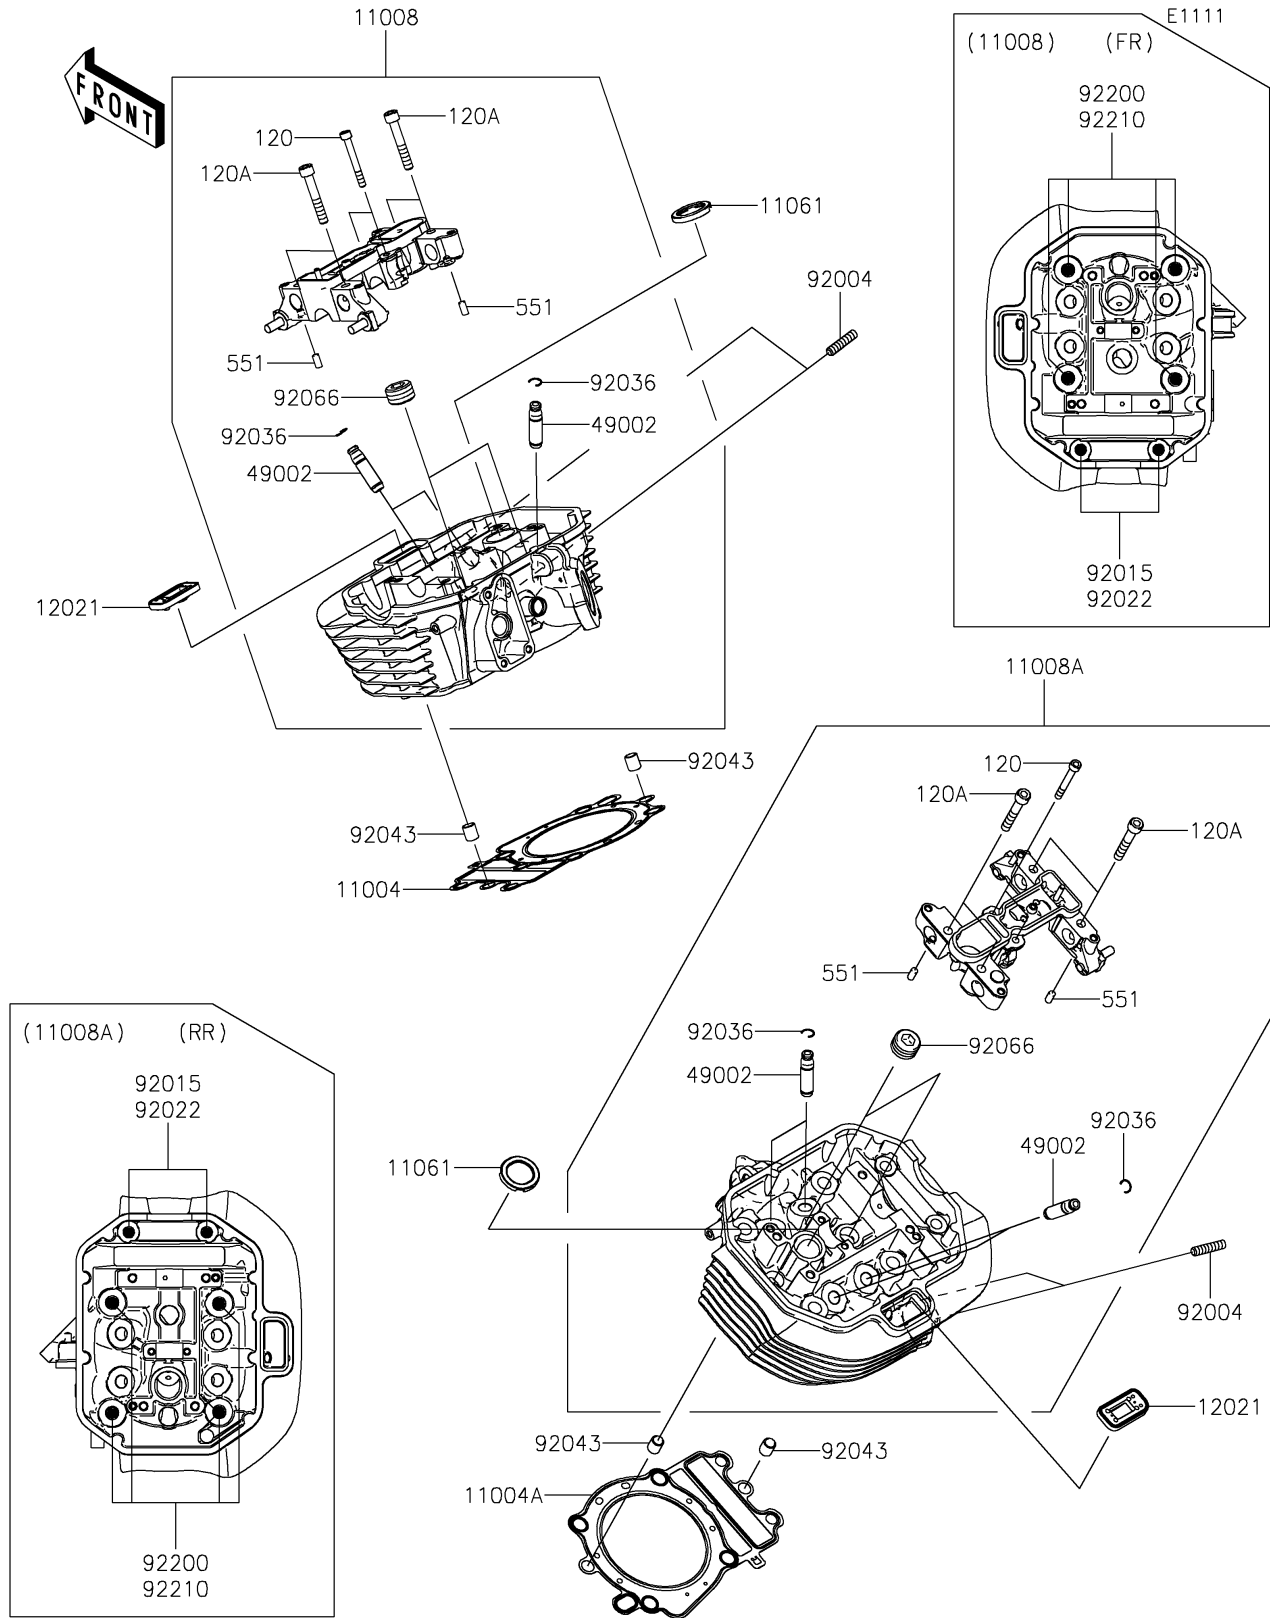

2023 Vulcan 1700 Vaquero ABS PARTS DIAGRAM

Cylinder Head

2023 Vulcan 1700 Vaquero ABS PARTS LIST

Cylinder Head

ITEM NAME	PART NUMBER	QUANTITY
GASKET-HEAD,FR (Ref # 11004)	11004-0076	1
GASKET-HEAD,RR (Ref # 11004A)	11004-0077	1
HEAD-COMP-CYLINDER,FR (Ref # 11008)	11008-0922	1
HEAD-COMP-CYLINDER,RR (Ref # 11008A)	11008-0924	1
GASKET,PLUG HOLE (Ref # 11061)	11061-0409	2
VALVE-ASSY-REED (Ref # 12021)	12021-0017	2
GUIDE-VALVE (Ref # 49002)	49002-0707	8
STUD,8X20 (Ref # 92004)	92004-0046	4
NUT,FLANGED,10MM (Ref # 92015)	92015-077	4
WASHER,10.2X20X1.5 (Ref # 92022)	92022-3742	4
RING-SNAP,VALVE GUIDE (Ref # 92036)	92036-023	8
PIN,12X14 (Ref # 92043)	92043-0963	4
PLUG,PT1/2X12.5 (Ref # 92066)	92066-0002	4
WASHER,12.3X25X3.2 (Ref # 92200)	92200-0422	8
NUT,12MM (Ref # 92210)	92210-0546	8
BOLT-SOCKET,6X50 (Ref # 120)	120Q0650	4
BOLT-SOCKET,8X50 (Ref # 120A)	120Q0850	8
PIN-DOWEL,6X12 (Ref # 551)	551A0612	4