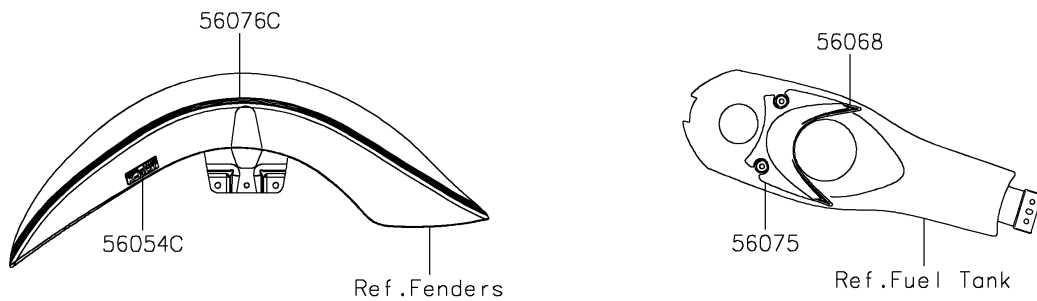

2023 VULCAN® 1700 VOYAGER® ABS

PARTS DIAGRAM

Decals(BNFNN/BNFNL)

F2861

2023 VULCAN® 1700 VOYAGER® ABS

Kawasaki
Let the Good Times Roll®

PARTS LIST

Decals(BNFNN/BNFNL)

ITEM NAME	PART NUMBER	QUANTITY
MARK,FUEL TANK,LH (Ref # 56054)	56054-0300	1
MARK,FUEL TANK,RH (Ref # 56054A)	56054-0301	1
MARK,REAR TRUNK (Ref # 56054B)	56054-0302	1
MARK,FR FENDER,ABS (Ref # 56054C)	56054-0456	2
MARK,A/C,V-TWIN 1700 (Ref # 56054D)	56054-1147	2
MARK,GEN. COVER,6 SPEED (Ref # 56054E)	56054-1148	1
MARK,E/G COVER,KAWASAKI (Ref # 56054F)	56054-1149	1
PATTERN,TANK COVER,LWR (Ref # 56068)	56068-1882	1
PATTERN,TANK COVER,UPP (Ref # 56075)	56075-0592	1
PATTERN,FUEL TANK (Ref # 56076)	56076-4092	2
PATTERN,UPP COWL.,LH (Ref # 56076A)	56076-4093	1
PATTERN,UPP COWL.,RH (Ref # 56076B)	56076-4094	1
PATTERN,FR FENDER (Ref # 56076C)	56076-4095	2
PATTERN,CNT BAG,LH (Ref # 56076D)	56076-4096	1
PATTERN,CNT BAG,RH (Ref # 56076E)	56076-4097	1