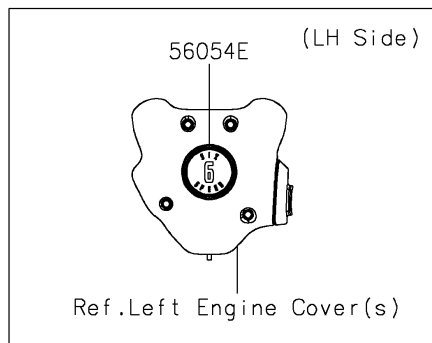

2023 VULCAN® 1700 VOYAGER® ABS

PARTS DIAGRAM

Decals(BNFNN/BNFNL)

F2861

2023 VULCAN® 1700 VOYAGER® ABS

Kawasaki
Let the Good Times Roll®

PARTS LIST

Decals(BNFNN/BNFNL)

ITEM NAME	PART NUMBER	QUANTITY
MARK,FUEL TANK,LH (Ref # 56054)	56054-0300	1
MARK,FUEL TANK,RH (Ref # 56054A)	56054-0301	1
MARK,REAR TRUNK (Ref # 56054B)	56054-0302	1
MARK,FR FENDER,ABS (Ref # 56054C)	56054-0456	2
MARK,A/C,V-TWIN 1700 (Ref # 56054D)	56054-1147	2
MARK,GEN. COVER,6 SPEED (Ref # 56054E)	56054-1148	1
MARK,E/G COVER,KAWASAKI (Ref # 56054F)	56054-1149	1
PATTERN,TANK COVER,LWR (Ref # 56068)	56068-1882	1
PATTERN,TANK COVER,UPP (Ref # 56075)	56075-0592	1
PATTERN,FUEL TANK (Ref # 56076)	56076-4092	2
PATTERN,UPP COWL.,LH (Ref # 56076A)	56076-4093	1
PATTERN,UPP COWL.,RH (Ref # 56076B)	56076-4094	1
PATTERN,FR FENDER (Ref # 56076C)	56076-4095	2
PATTERN,CNT BAG,LH (Ref # 56076D)	56076-4096	1
PATTERN,CNT BAG,RH (Ref # 56076E)	56076-4097	1