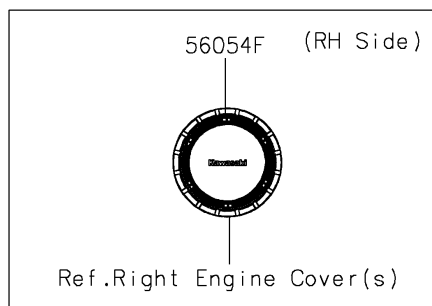

2023 VULCAN® 1700 VOYAGER® ABS

PARTS DIAGRAM

Decals(BNFNN/BNFNL)

F2861

2023 VULCAN® 1700 VOYAGER® ABS

Kawasaki
Let the Good Times Roll®

PARTS LIST

Decals(BNFNN/BNFNL)

ITEM NAME	PART NUMBER	QUANTITY
MARK,FUEL TANK,LH (Ref # 56054)	56054-0300	1
MARK,FUEL TANK,RH (Ref # 56054A)	56054-0301	1
MARK,REAR TRUNK (Ref # 56054B)	56054-0302	1
MARK,FR FENDER,ABS (Ref # 56054C)	56054-0456	2
MARK,A/C,V-TWIN 1700 (Ref # 56054D)	56054-1147	2
MARK,GEN. COVER,6 SPEED (Ref # 56054E)	56054-1148	1
MARK,E/G COVER,KAWASAKI (Ref # 56054F)	56054-1149	1
PATTERN,TANK COVER,LWR (Ref # 56068)	56068-1882	1
PATTERN,TANK COVER,UPP (Ref # 56075)	56075-0592	1
PATTERN,FUEL TANK (Ref # 56076)	56076-4092	2
PATTERN,UPP COWL.,LH (Ref # 56076A)	56076-4093	1
PATTERN,UPP COWL.,RH (Ref # 56076B)	56076-4094	1
PATTERN,FR FENDER (Ref # 56076C)	56076-4095	2
PATTERN,CNT BAG,LH (Ref # 56076D)	56076-4096	1
PATTERN,CNT BAG,RH (Ref # 56076E)	56076-4097	1