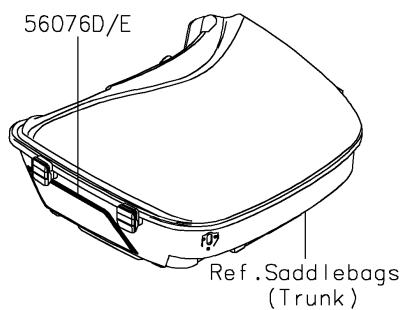

2023 VULCAN® 1700 VOYAGER® ABS

PARTS DIAGRAM

Decals(BNFNN/BNFNL)

F2861

2023 VULCAN® 1700 VOYAGER® ABS

Kawasaki
Let the Good Times Roll®

PARTS LIST

Decals(BNFNN/BNFNL)

ITEM NAME	PART NUMBER	QUANTITY
MARK,FUEL TANK,LH (Ref # 56054)	56054-0300	1
MARK,FUEL TANK,RH (Ref # 56054A)	56054-0301	1
MARK,REAR TRUNK (Ref # 56054B)	56054-0302	1
MARK,FR FENDER,ABS (Ref # 56054C)	56054-0456	2
MARK,A/C,V-TWIN 1700 (Ref # 56054D)	56054-1147	2
MARK,GEN. COVER,6 SPEED (Ref # 56054E)	56054-1148	1
MARK,E/G COVER,KAWASAKI (Ref # 56054F)	56054-1149	1
PATTERN,TANK COVER,LWR (Ref # 56068)	56068-1882	1
PATTERN,TANK COVER,UPP (Ref # 56075)	56075-0592	1
PATTERN,FUEL TANK (Ref # 56076)	56076-4092	2
PATTERN,UPP COWL.,LH (Ref # 56076A)	56076-4093	1
PATTERN,UPP COWL.,RH (Ref # 56076B)	56076-4094	1
PATTERN,FR FENDER (Ref # 56076C)	56076-4095	2
PATTERN,CNT BAG,LH (Ref # 56076D)	56076-4096	1
PATTERN,CNT BAG,RH (Ref # 56076E)	56076-4097	1