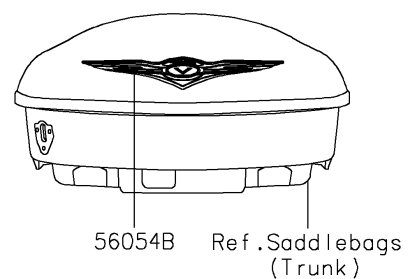

2023 VULCAN® 1700 VOYAGER® ABS

PARTS DIAGRAM

Decals(BNFNN/BNFNL)

F2861

2023 VULCAN® 1700 VOYAGER® ABS

Kawasaki
Let the Good Times Roll®

PARTS LIST

Decals(BNFNN/BNFNL)

ITEM NAME	PART NUMBER	QUANTITY
MARK,FUEL TANK,LH (Ref # 56054)	56054-0300	1
MARK,FUEL TANK,RH (Ref # 56054A)	56054-0301	1
MARK,REAR TRUNK (Ref # 56054B)	56054-0302	1
MARK,FR FENDER,ABS (Ref # 56054C)	56054-0456	2
MARK,A/C,V-TWIN 1700 (Ref # 56054D)	56054-1147	2
MARK,GEN. COVER,6 SPEED (Ref # 56054E)	56054-1148	1
MARK,E/G COVER,KAWASAKI (Ref # 56054F)	56054-1149	1
PATTERN,TANK COVER,LWR (Ref # 56068)	56068-1882	1
PATTERN,TANK COVER,UPP (Ref # 56075)	56075-0592	1
PATTERN,FUEL TANK (Ref # 56076)	56076-4092	2
PATTERN,UPP COWL.,LH (Ref # 56076A)	56076-4093	1
PATTERN,UPP COWL.,RH (Ref # 56076B)	56076-4094	1
PATTERN,FR FENDER (Ref # 56076C)	56076-4095	2
PATTERN,CNT BAG,LH (Ref # 56076D)	56076-4096	1
PATTERN,CNT BAG,RH (Ref # 56076E)	56076-4097	1