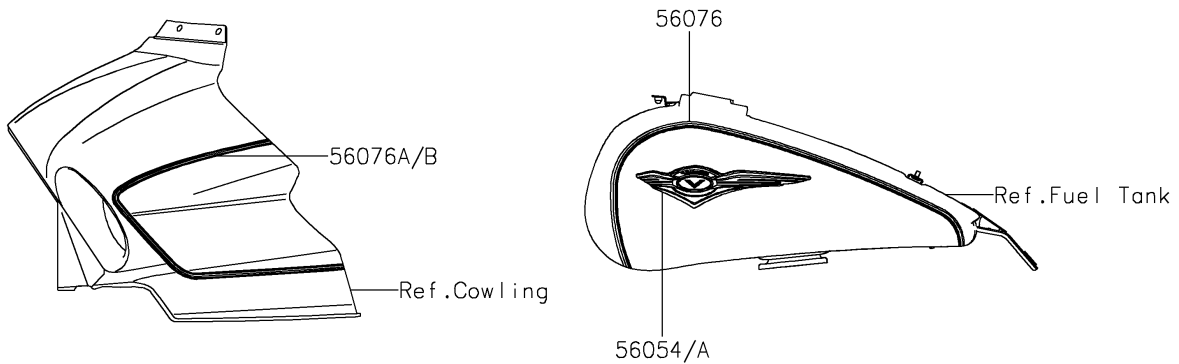

2023 VULCAN® 1700 VOYAGER® ABS

PARTS DIAGRAM

Decals(BNFNN/BNFNL)

F2861

2023 VULCAN® 1700 VOYAGER® ABS

Kawasaki
Let the Good Times Roll®

PARTS LIST

Decals(BNFNN/BNFNL)

ITEM NAME	PART NUMBER	QUANTITY
MARK,FUEL TANK,LH (Ref # 56054)	56054-0300	1
MARK,FUEL TANK,RH (Ref # 56054A)	56054-0301	1
MARK,REAR TRUNK (Ref # 56054B)	56054-0302	1
MARK,FR FENDER,ABS (Ref # 56054C)	56054-0456	2
MARK,A/C,V-TWIN 1700 (Ref # 56054D)	56054-1147	2
MARK,GEN. COVER,6 SPEED (Ref # 56054E)	56054-1148	1
MARK,E/G COVER,KAWASAKI (Ref # 56054F)	56054-1149	1
PATTERN,TANK COVER,LWR (Ref # 56068)	56068-1882	1
PATTERN,TANK COVER,UPP (Ref # 56075)	56075-0592	1
PATTERN,FUEL TANK (Ref # 56076)	56076-4092	2
PATTERN,UPP COWL.,LH (Ref # 56076A)	56076-4093	1
PATTERN,UPP COWL.,RH (Ref # 56076B)	56076-4094	1
PATTERN,FR FENDER (Ref # 56076C)	56076-4095	2
PATTERN,CNT BAG,LH (Ref # 56076D)	56076-4096	1
PATTERN,CNT BAG,RH (Ref # 56076E)	56076-4097	1