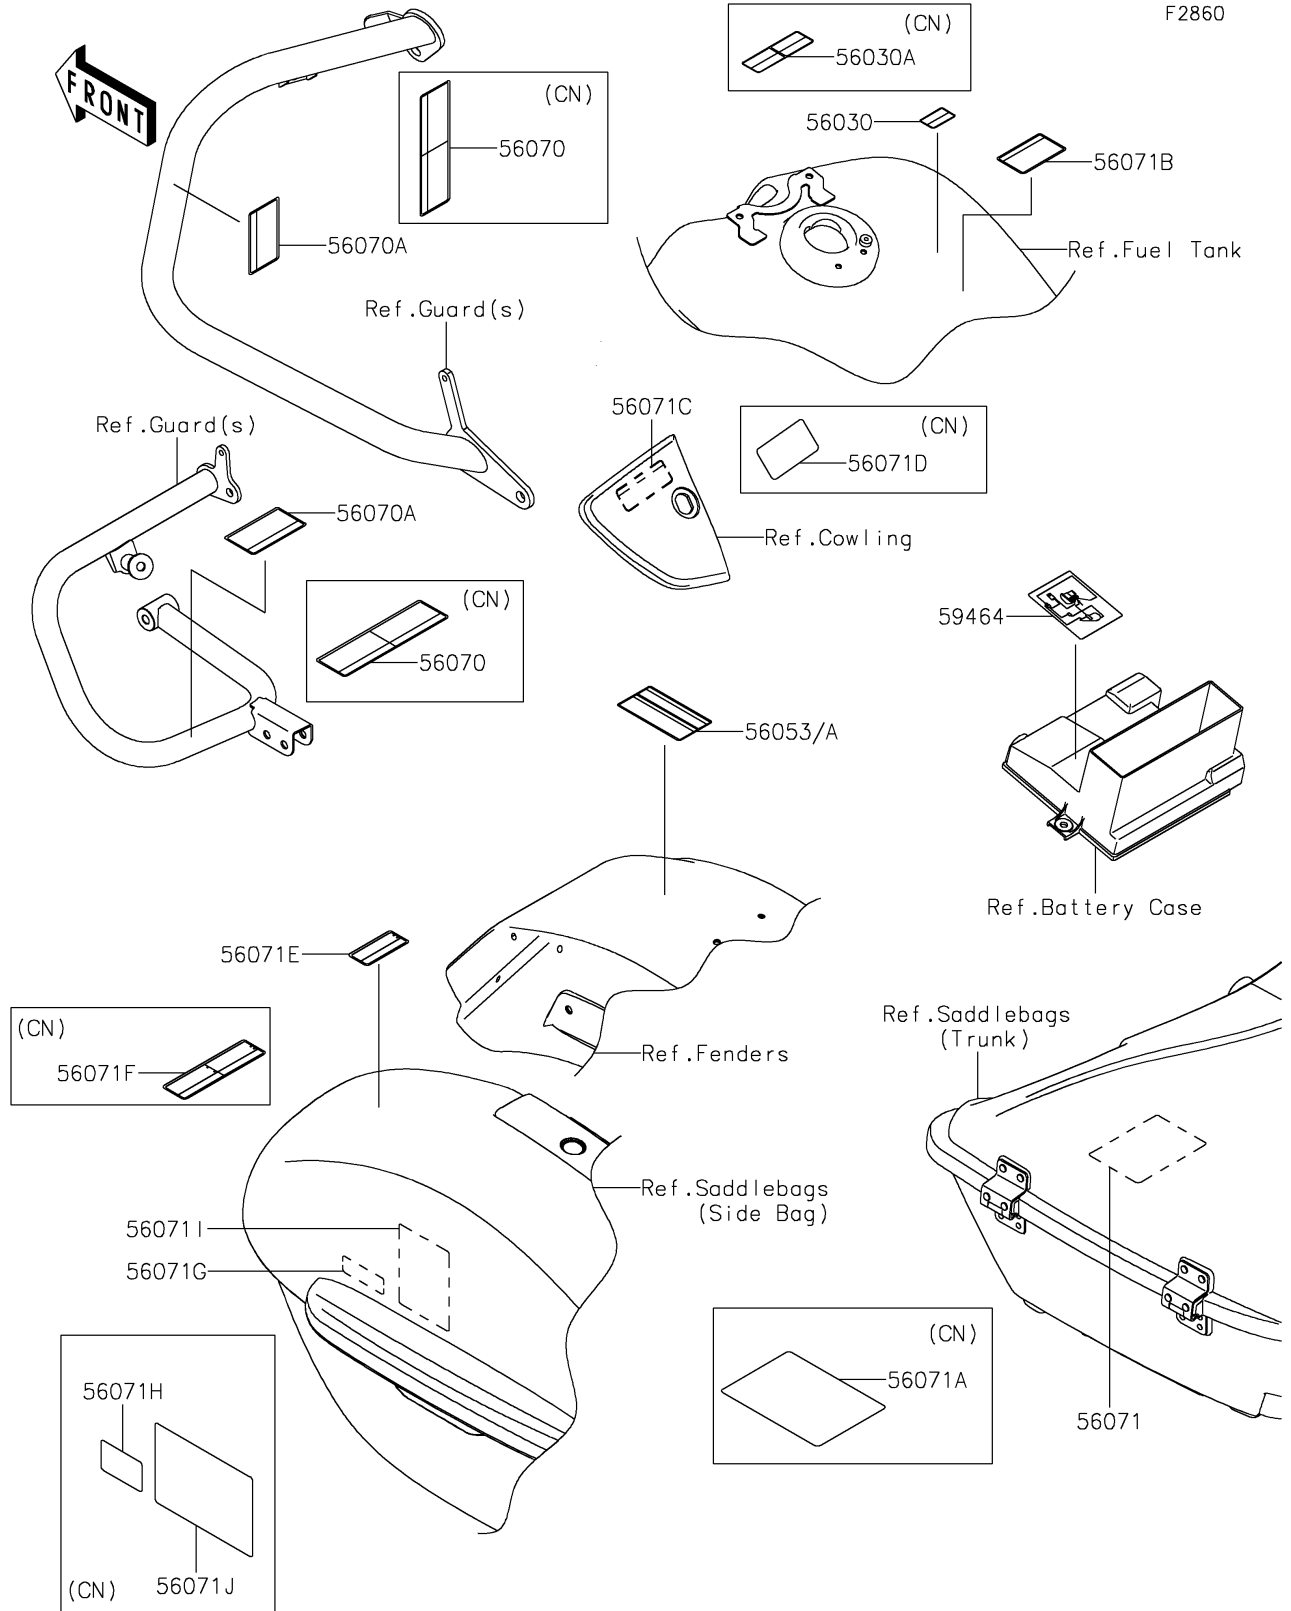

2023 VULCAN® 1700 VOYAGER® ABS PARTS DIAGRAM

Labels

F2860

2023 VULCAN® 1700 VOYAGER® ABS PARTS LIST

Labels

ITEM NAME	PART NUMBER	QUANTITY
LABEL,GASOLINE (Ref # 56030)	56030-0357	1
LABEL,GASOLINE (Ref # 56030A)	56030-0358	1
LABEL-SPECIFICATION,TIRE&LOAD (Ref # 56053)	56053-1148	1
LABEL-SPECIFICATION,TIRE&LOAD (Ref # 56053A)	56053-1149	1
LABEL-WARNING,SIDE BAG GUARD (Ref # 56070)	56070-1180	2
LABEL-WARNING,SIDE BAG GUARD (Ref # 56070A)	56070-1285	2
LABEL-WARNING,CENTER BAG (Ref # 56071)	56071-0115	1
LABEL-WARNING,CENTER BAG (Ref # 56071A)	56071-0118	1
LABEL-WARNING,EVAPO (Ref # 56071B)	56071-0158	1
LABEL-WARNING,STORAGE COMPT (Ref # 56071C)	56071-0180	2
LABEL-WARNING,STORAGE COMPT (Ref # 56071D)	56071-0181	2
LABEL-WARNING,NO SIT ON LID (Ref # 56071E)	56071-0526	2
LABEL-WARNING,NO SIT ON LID (Ref # 56071F)	56071-0527	2
LABEL-WARNING,NO SIT ON BAG (Ref # 56071G)	56071-0528	2
LABEL-WARNING,NO SIT ON BAG (Ref # 56071H)	56071-0529	2
LABEL-WARNING,SADDLEBAG (Ref # 56071I)	56071-0630	2
LABEL-WARNING,SADDLEBAG (Ref # 56071J)	56071-0631	2
LABEL-CERTIFICATION,EVAPO ROUT (Ref # 59464)	59464-1618	1