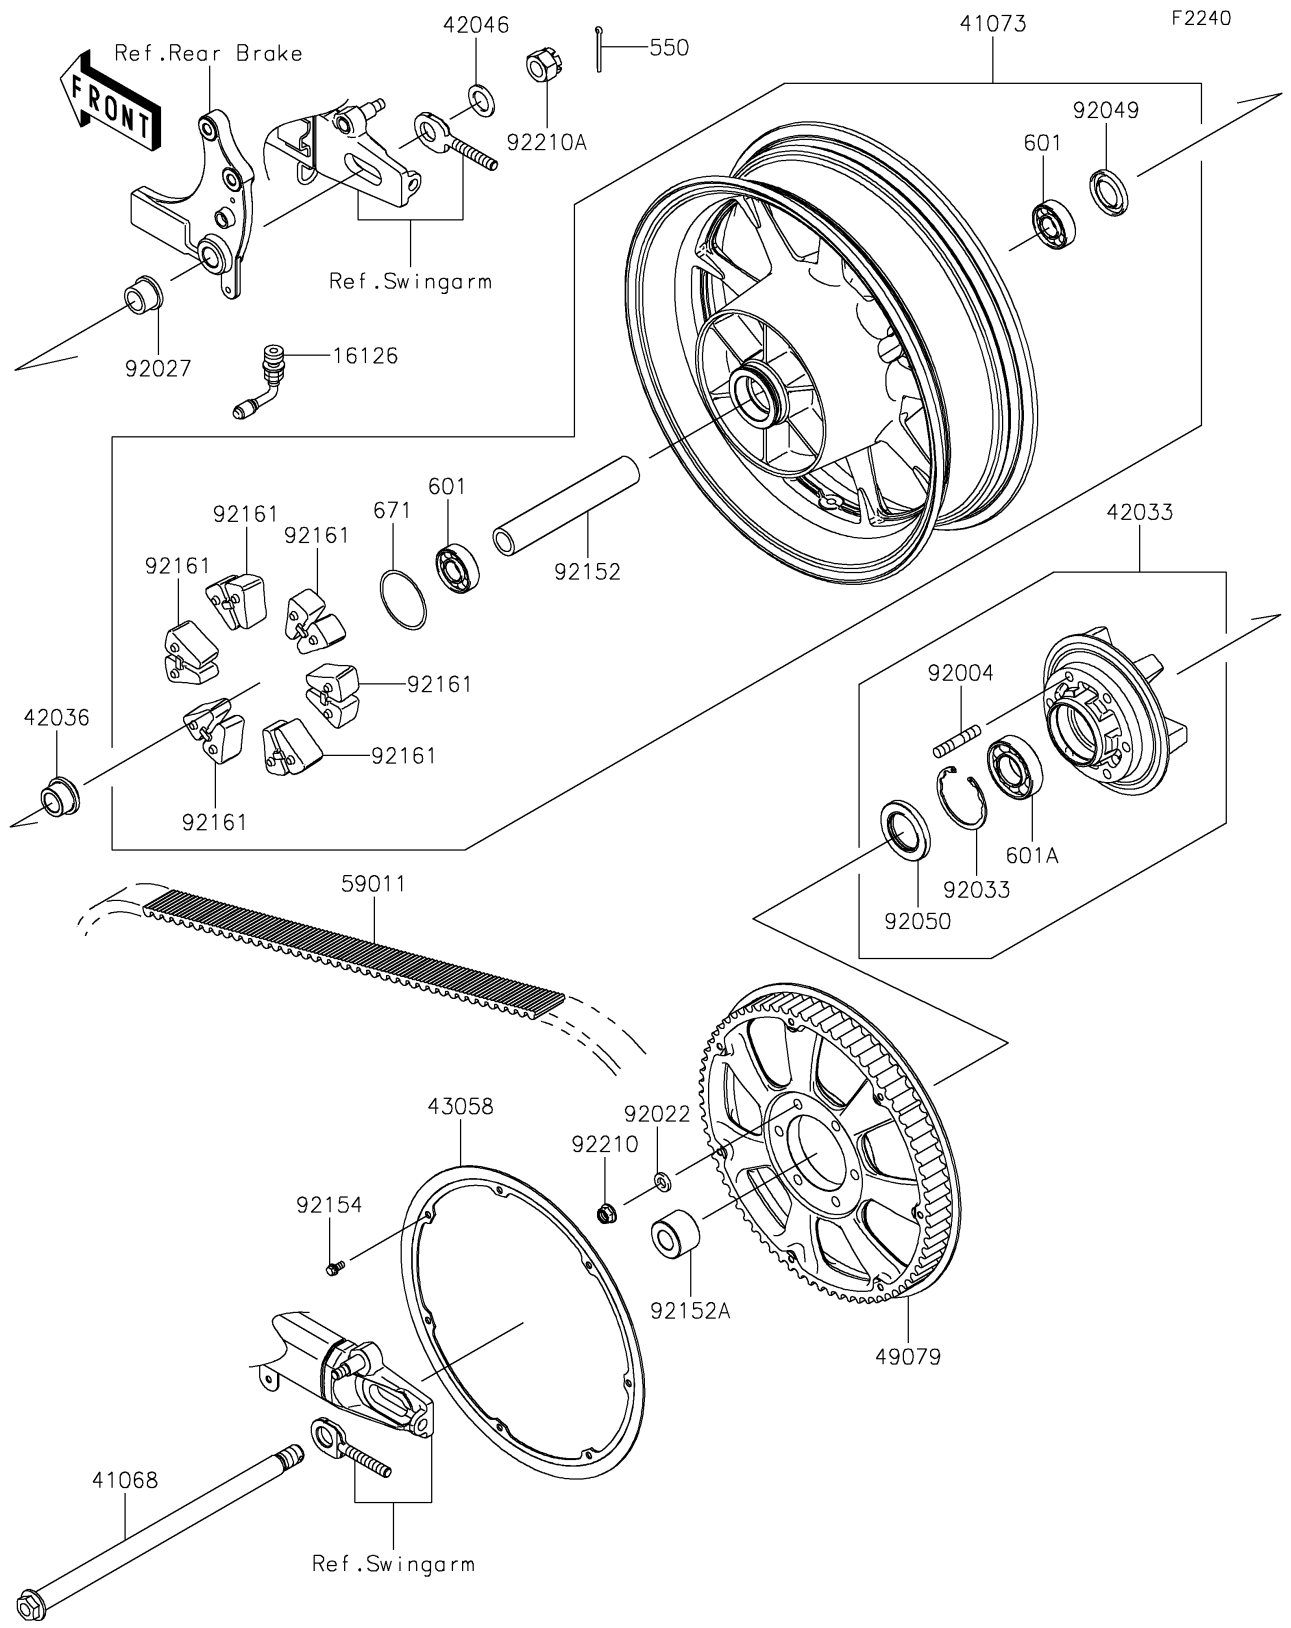

2023 VULCAN® 1700 VOYAGER® ABS PARTS DIAGRAM

Rear Wheel/Chain

2023 VULCAN® 1700 VOYAGER® ABS PARTS LIST

Rear Wheel/Chain

ITEM NAME	PART NUMBER	QUANTITY
VALVE (Ref # 16126)	16126-1365	1
AXLE,RR,20X362.5 (Ref # 41068)	41068-0598	1
WHEEL-ASSY,RR,BLACK (Ref # 41073)	41073-0667-18	1
COUPLING-ASSY,RR HUB (Ref # 42033)	42033-0031	1
SLEEVE,RR HUB COUPLING (Ref # 42036)	42036-0060	1
WASHER,21X33X2.6 (Ref # 42046)	42046-003	1
RING,PULLEY (Ref # 43058)	43058-0033	1
PULLEY-BELT (Ref # 49079)	49079-0018	1
BELT,DRIVE,139T (Ref # 59011)	59011-0063	1
STUD,10X35 (Ref # 92004)	92004-0016	6
WASHER,10.5X19X3.2 (Ref # 92022)	92022-1820	6
COLLAR,RR AXLE,L=21.5 (Ref # 92027)	92027-1902	1
RING-SNAP,62MM (Ref # 92033)	92033-1044	1
SEAL-OIL,BJN28475 (Ref # 92049)	92049-1056	1
SEAL-OIL,AJN40627 (Ref # 92050)	92050-027	1
COLLAR,RR HUB,L=172 (Ref # 92152)	92152-0640	1
COLLAR,RR AXLE,LH,L=28 (Ref # 92152A)	92152-0641	1
BOLT,FLANGED,6X12 (Ref # 92154)	92154-0346	7
DAMPER,SHOCK,RR HUB (Ref # 92161)	92161-0576	6
NUT,LOCK,FLANGED,10MM (Ref # 92210)	92210-0276	6
NUT,CASTLE,18MM (Ref # 92210A)	92210-1134	1
PIN-COTTER,4.0X40 (Ref # 550)	550AA4040	1
BEARING-BALL,6204UUC3 (Ref # 601)	601B6204UU	2
BEARING-BALL,#6206UUC3 (Ref # 601A)	601B6206UU	1
O RING,60MM (Ref # 671)	671B2560	1