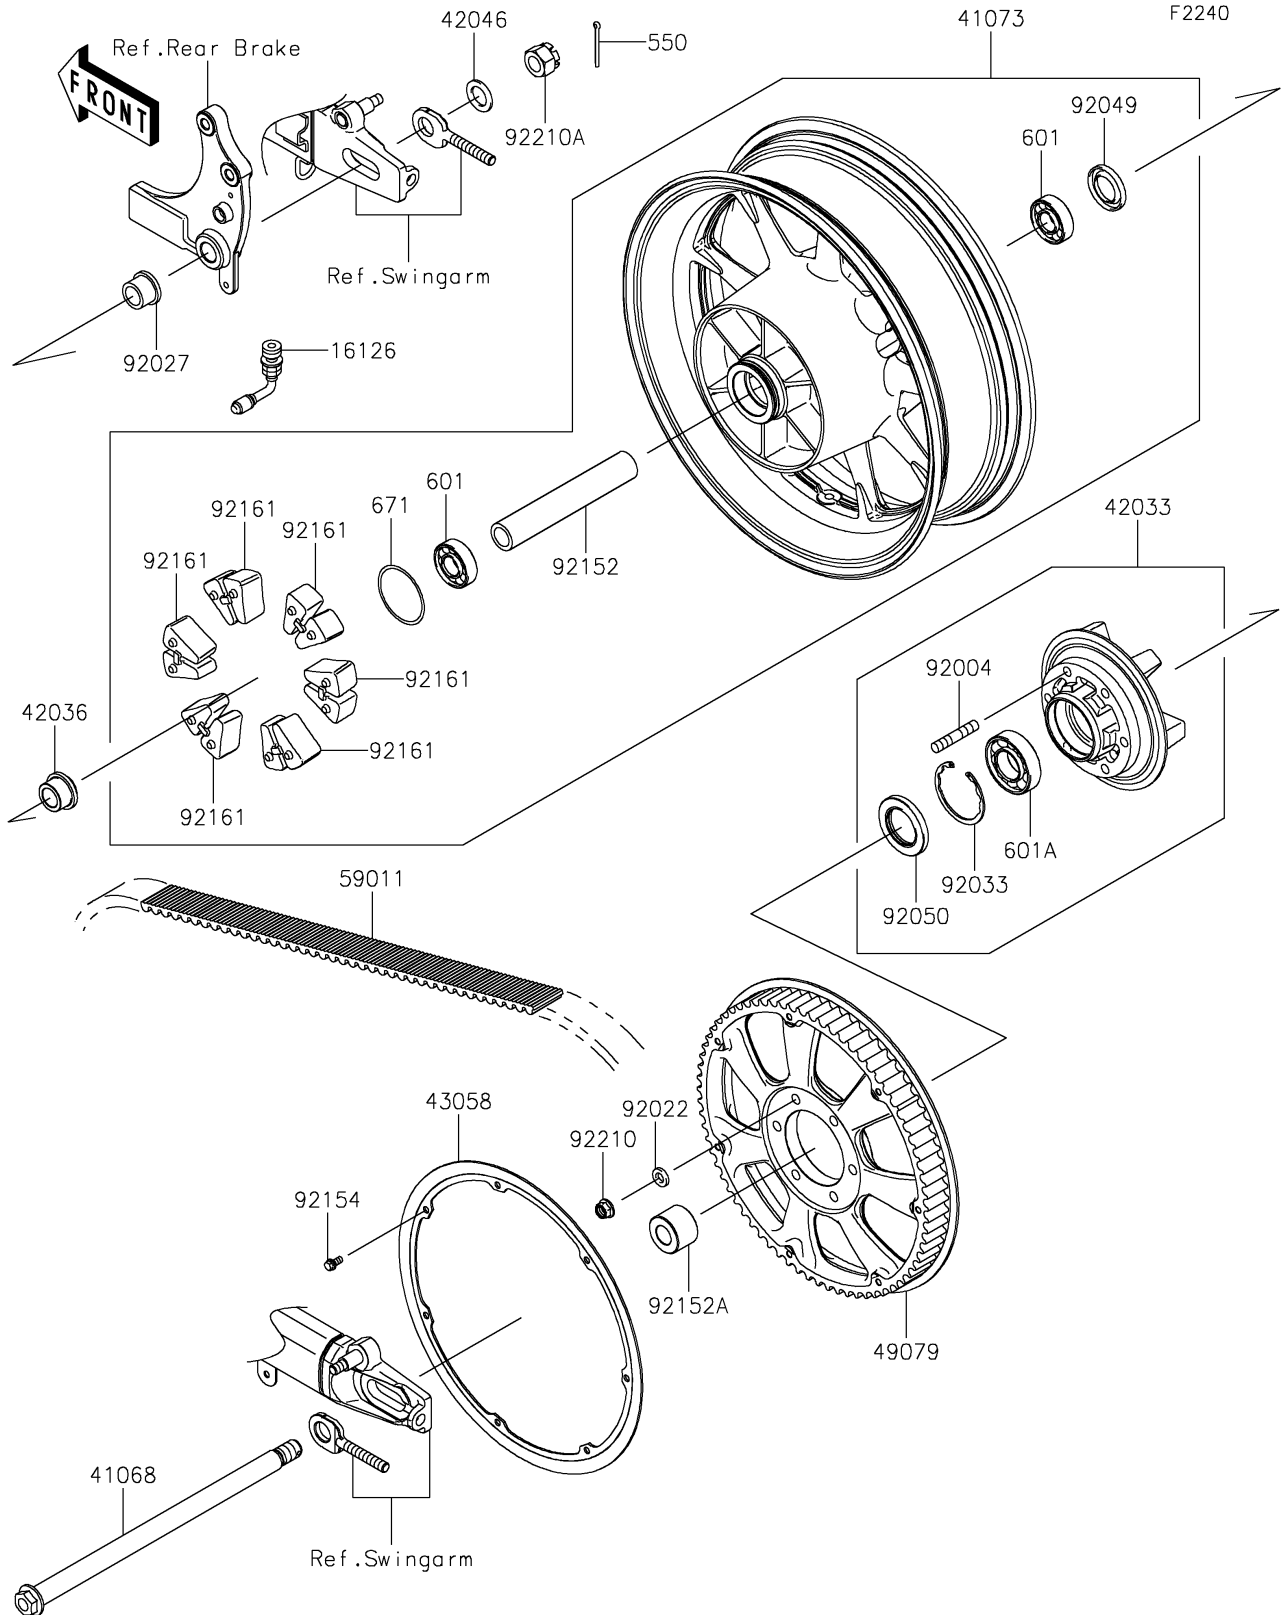

2022 VULCAN® 1700 VOYAGER® ABS PARTS DIAGRAM

Rear Wheel/Chain

2022 VULCAN® 1700 VOYAGER® ABS PARTS LIST

Rear Wheel/Chain

ITEM NAME	PART NUMBER	QUANTITY
VALVE (Ref # 16126)	16126-1365	1
AXLE,RR,20X362.5 (Ref # 41068)	41068-0598	1
WHEEL-ASSY,RR,BLACK (Ref # 41073)	41073-0667-18	1
COUPLING-ASSY,RR HUB (Ref # 42033)	42033-0031	1
SLEEVE,RR HUB COUPLING (Ref # 42036)	42036-0060	1
WASHER,21X33X2.6 (Ref # 42046)	42046-003	1
RING,PULLEY (Ref # 43058)	43058-0033	1
PULLEY-BELT (Ref # 49079)	49079-0018	1
BELT,DRIVE,139T (Ref # 59011)	59011-0063	1
STUD,10X35 (Ref # 92004)	92004-0016	6
WASHER,10.5X19X3.2 (Ref # 92022)	92022-1820	6
COLLAR,RR AXLE,L=21.5 (Ref # 92027)	92027-1902	1
RING-SNAP,62MM (Ref # 92033)	92033-1044	1
SEAL-OIL,BJN28475 (Ref # 92049)	92049-1056	1
SEAL-OIL,AJN40627 (Ref # 92050)	92050-027	1
COLLAR,RR HUB,L=172 (Ref # 92152)	92152-0640	1
COLLAR,RR AXLE,LH,L=28 (Ref # 92152A)	92152-0641	1
BOLT,FLANGED,6X12 (Ref # 92154)	92154-0346	7
DAMPER,SHOCK,RR HUB (Ref # 92161)	92161-0576	6
NUT,LOCK,FLANGED,10MM (Ref # 92210)	92210-0276	6
NUT,CASTLE,18MM (Ref # 92210A)	92210-1134	1
PIN-COTTER,4.0X40 (Ref # 550)	550AA4040	1
BEARING-BALL,6204UUC3 (Ref # 601)	601B6204UU	2
BEARING-BALL,#6206UUC3 (Ref # 601A)	601B6206UU	1
O RING,60MM (Ref # 671)	671B2560	1