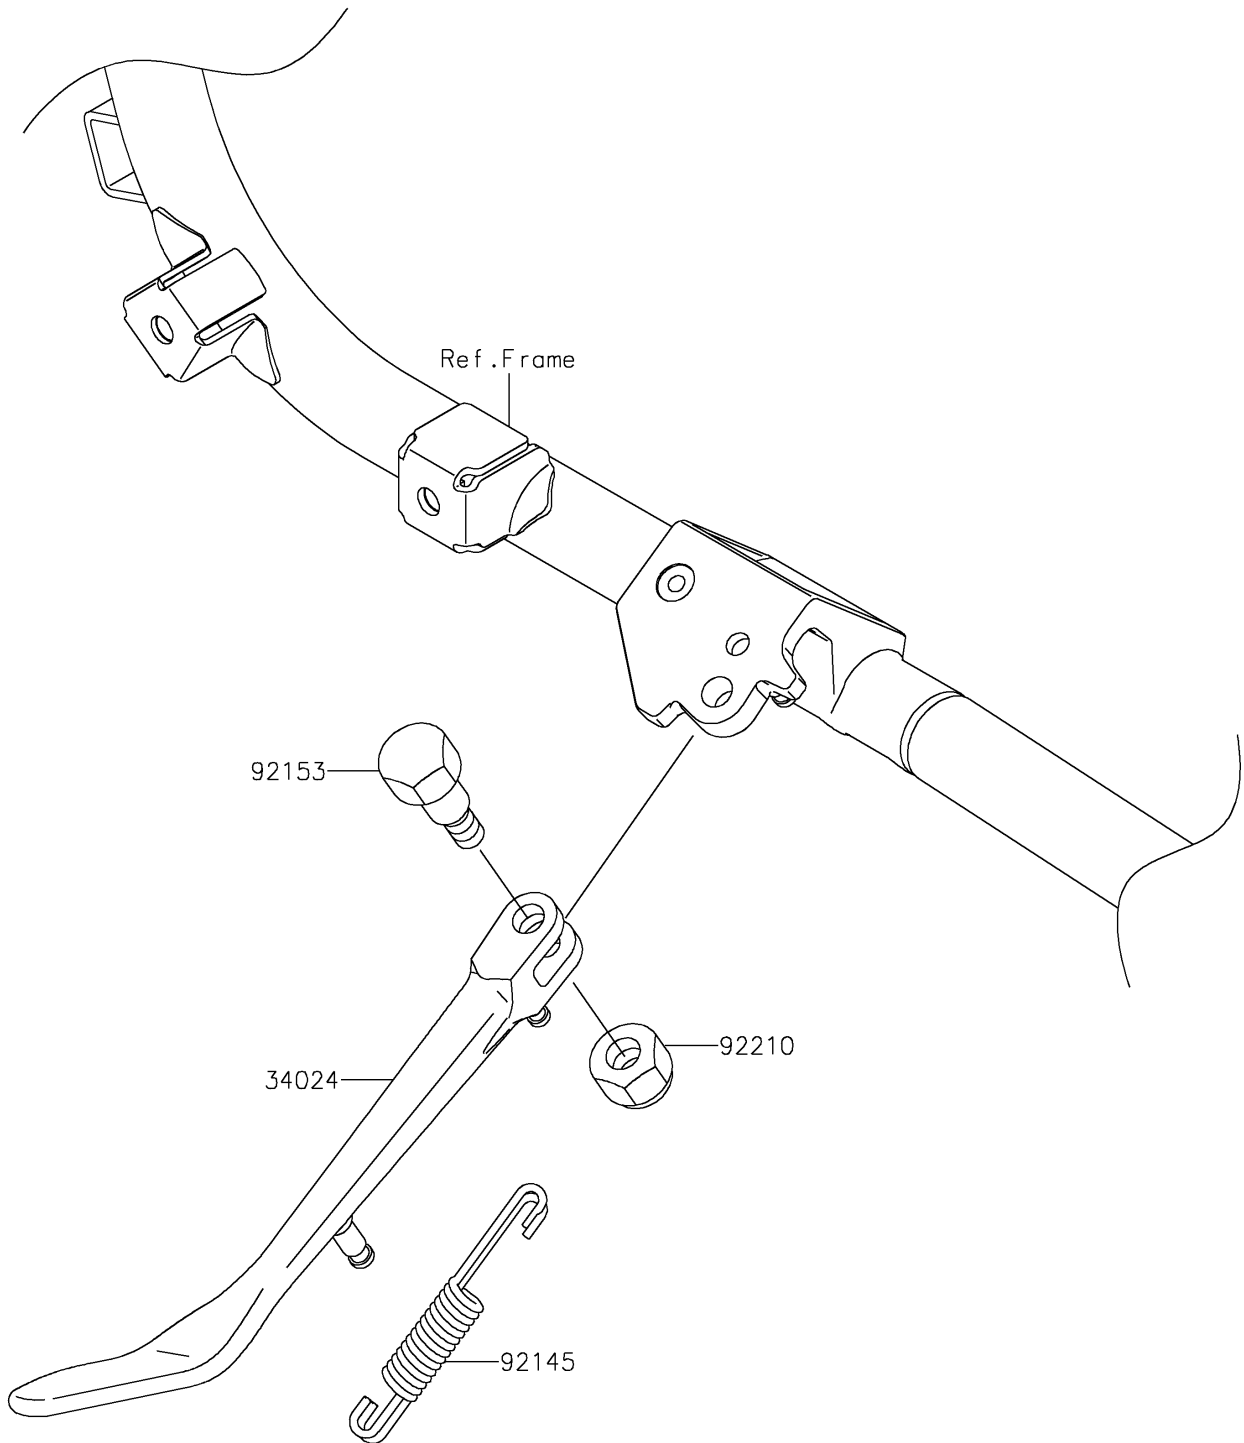

2023 VULCAN® 1700 VOYAGER® ABS PARTS DIAGRAM

Stand(s)

F2190

2023 VULCAN® 1700 VOYAGER® ABS PARTS LIST

Stand(s)

ITEM NAME	PART NUMBER	QUANTITY
STAND-SIDE (Ref # 34024)	34024-0014	1
SPRING,SIDE STAND (Ref # 92145)	92145-0687	1
BOLT,SIDE STAND,10MM (Ref # 92153)	92153-1416	1
NUT,LOCK,10MM (Ref # 92210)	92210-0784	1